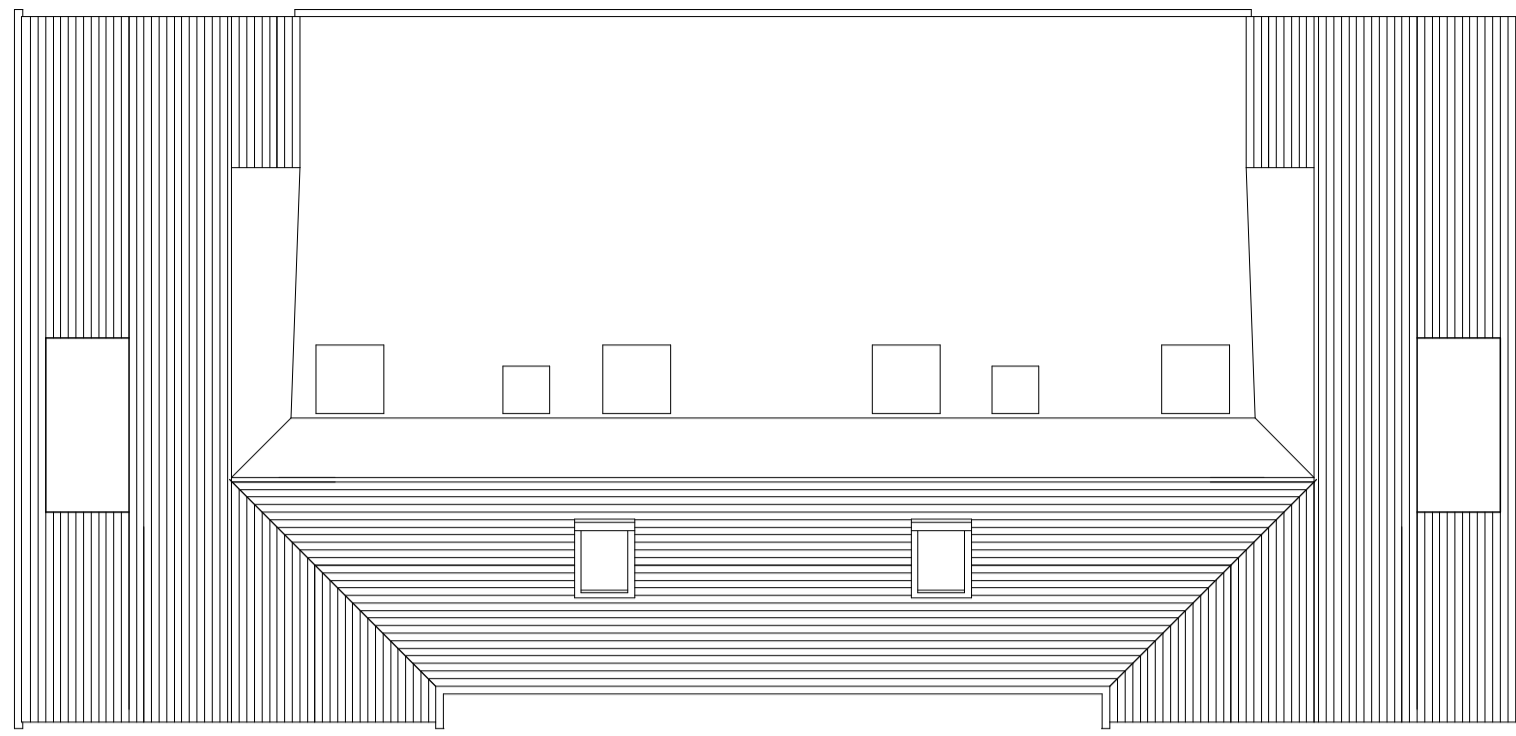

1/100 scale

Copyright © 2022
R. Brown
4 Norfolk Place
Littlehampton
Sussex BN17 5PD
tel: 01-903-713747

ROOF PLAN

SECOND FLOOR

FIRST FLOOR

GROUND FLOOR

Scale of METRES

2 Downview Road, Yapton : Proposed 4-unit 3-storey Terrace
of 3-bedroom Dwellings : PROPOSED FLOOR PLANS