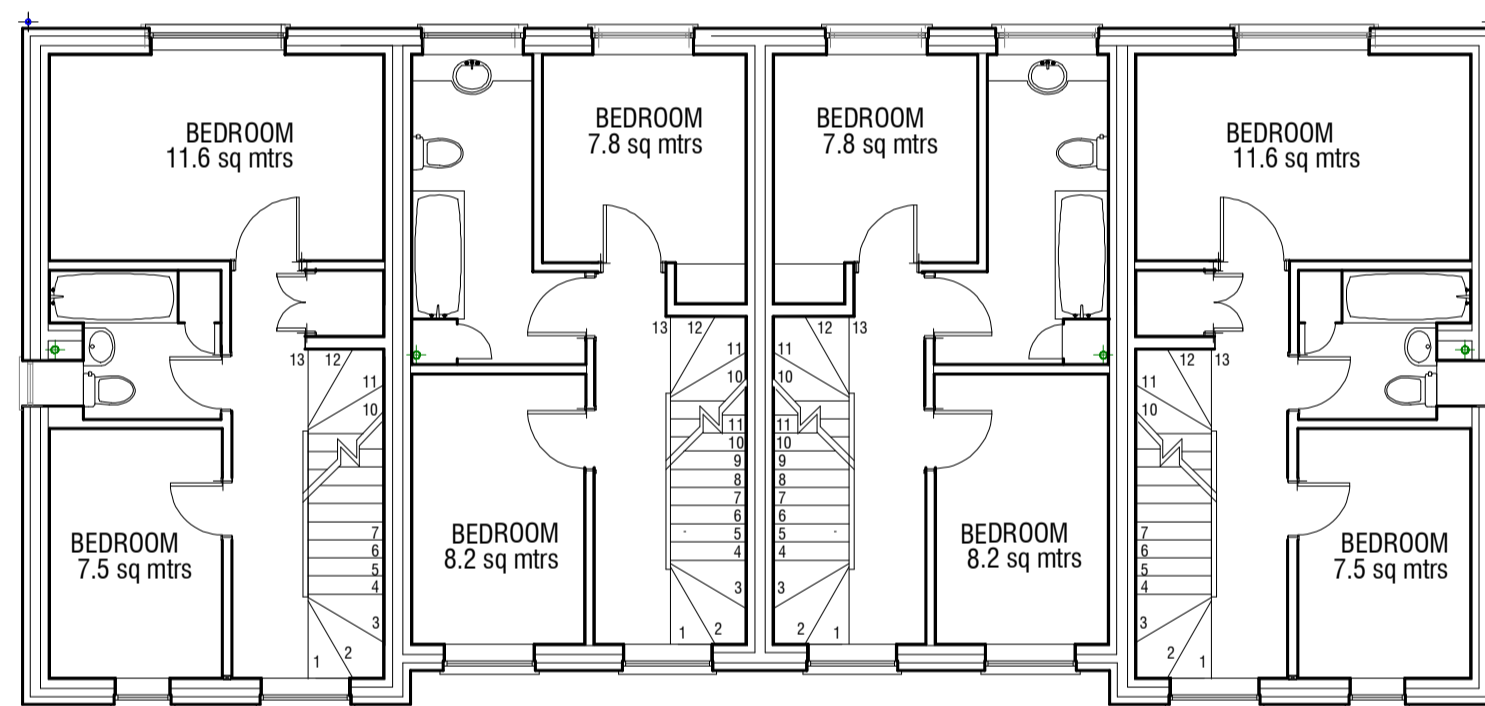

1/100 scale

Copyright © 2022
R. Brown
4 Norfolk Place
Littlehampton
Sussex BN17 5PD
tel: 01-903-713747

ROOF PLAN

SECOND FLOOR

FIRST FLOOR

GROUND FLOOR

Scale of METRES

2 Downview Road, Yapton : Proposed 4-unit 3-storey Terrace
of 3-bedroom Dwellings : PROPOSED FLOOR PLANS