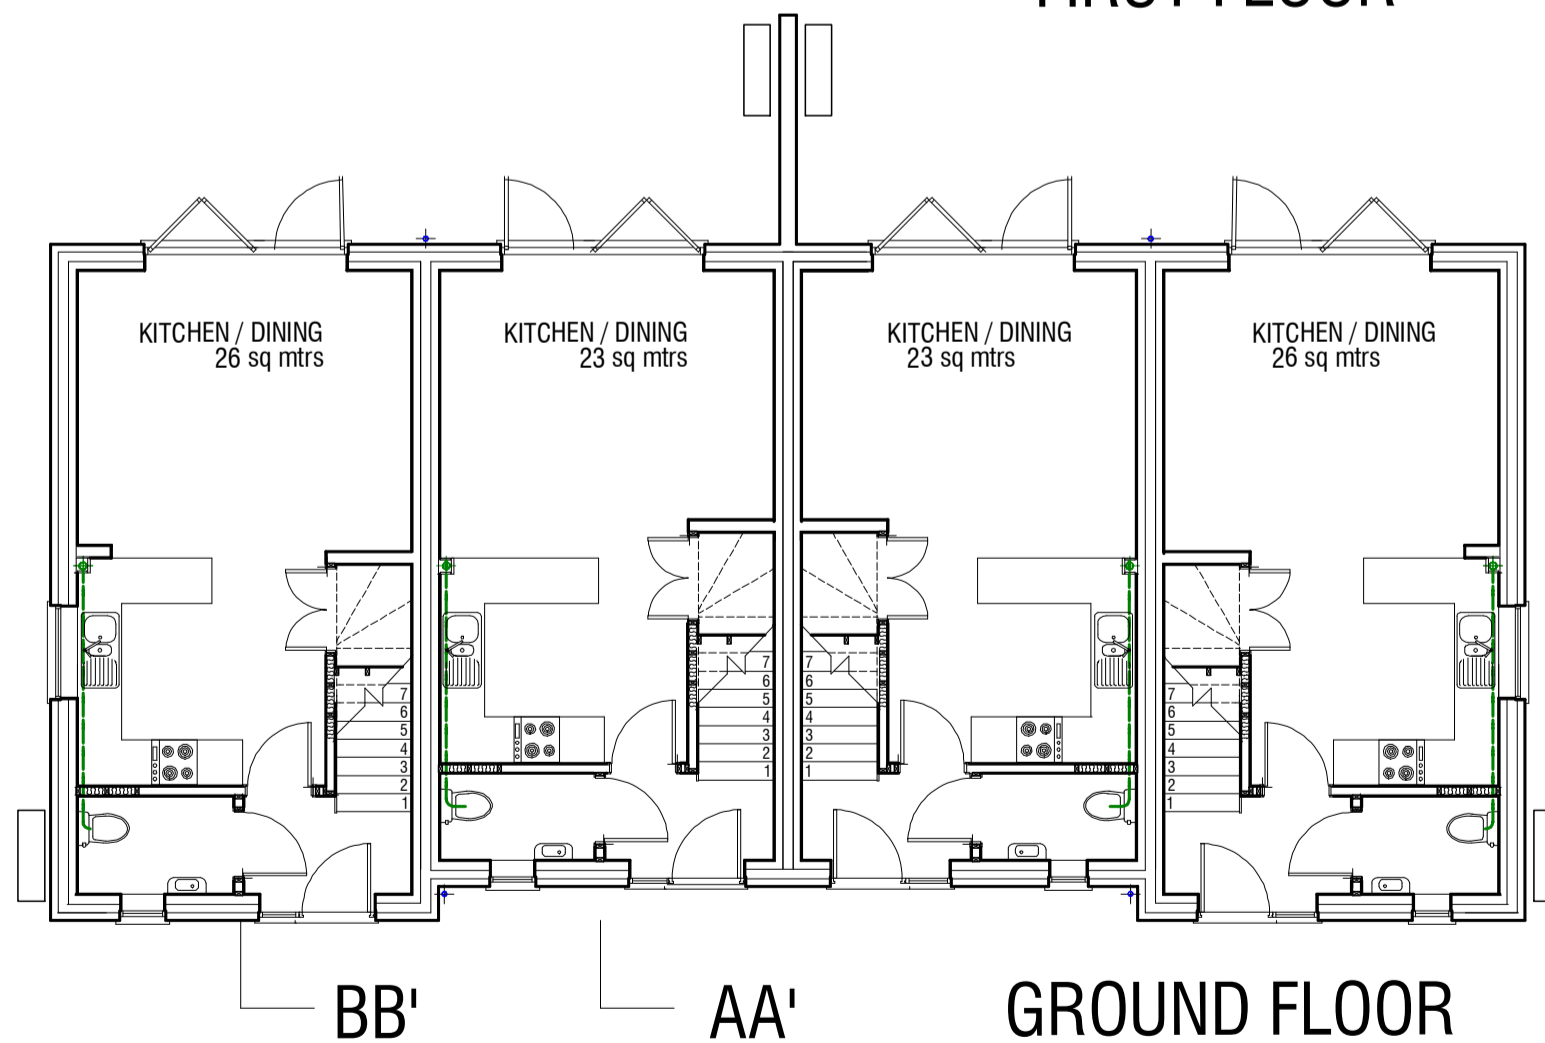

1/100 scale

Copyright © 2022
R. Brown
4 Norfolk Place
Littlehampton
Sussex BN17 5PD
tel: 01-903-713747

ROOF PLAN

SECOND FLOOR

FIRST FLOOR

GROUND FLOOR

Scale of METRES

2 Downview Road, Yapton : Proposed 4-unit 3-storey Terrace
of 3-bedroom Dwellings : PROPOSED FLOOR PLANS