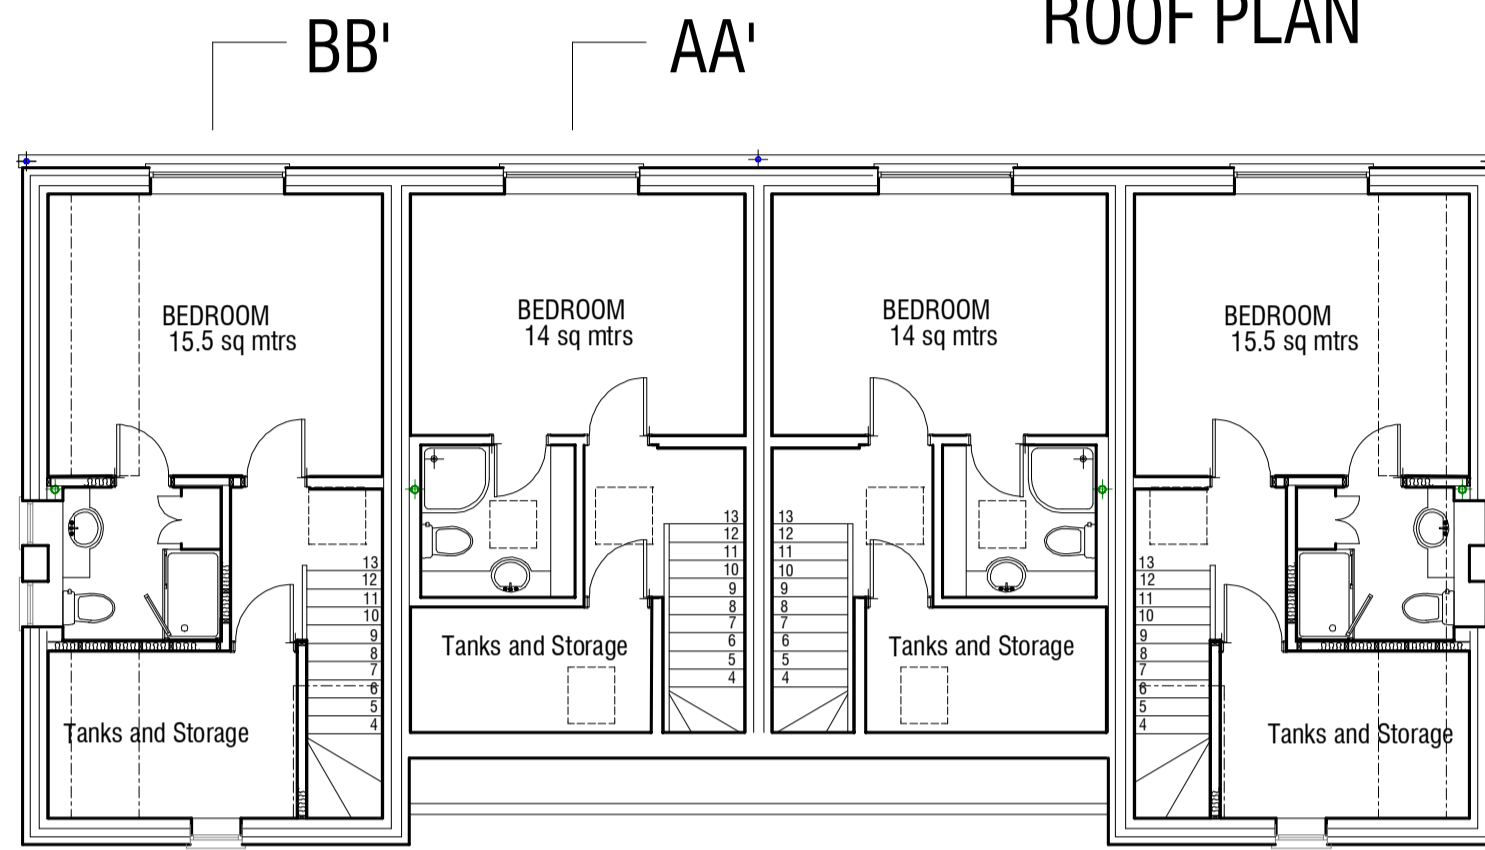

1/100 scale

Copyright © 2022
R. Brown
4 Norfolk Place
Littlehampton
Sussex BN17 5PD
tel: 01-903-713747

ROOF PLAN

SECOND FLOOR

FIRST FLOOR

GROUND FLOOR

Scale of METRES

2 Downview Road, Yapton : Proposed 4-unit 3-storey Terrace
of 3-bedroom Dwellings : PROPOSED FLOOR PLANS