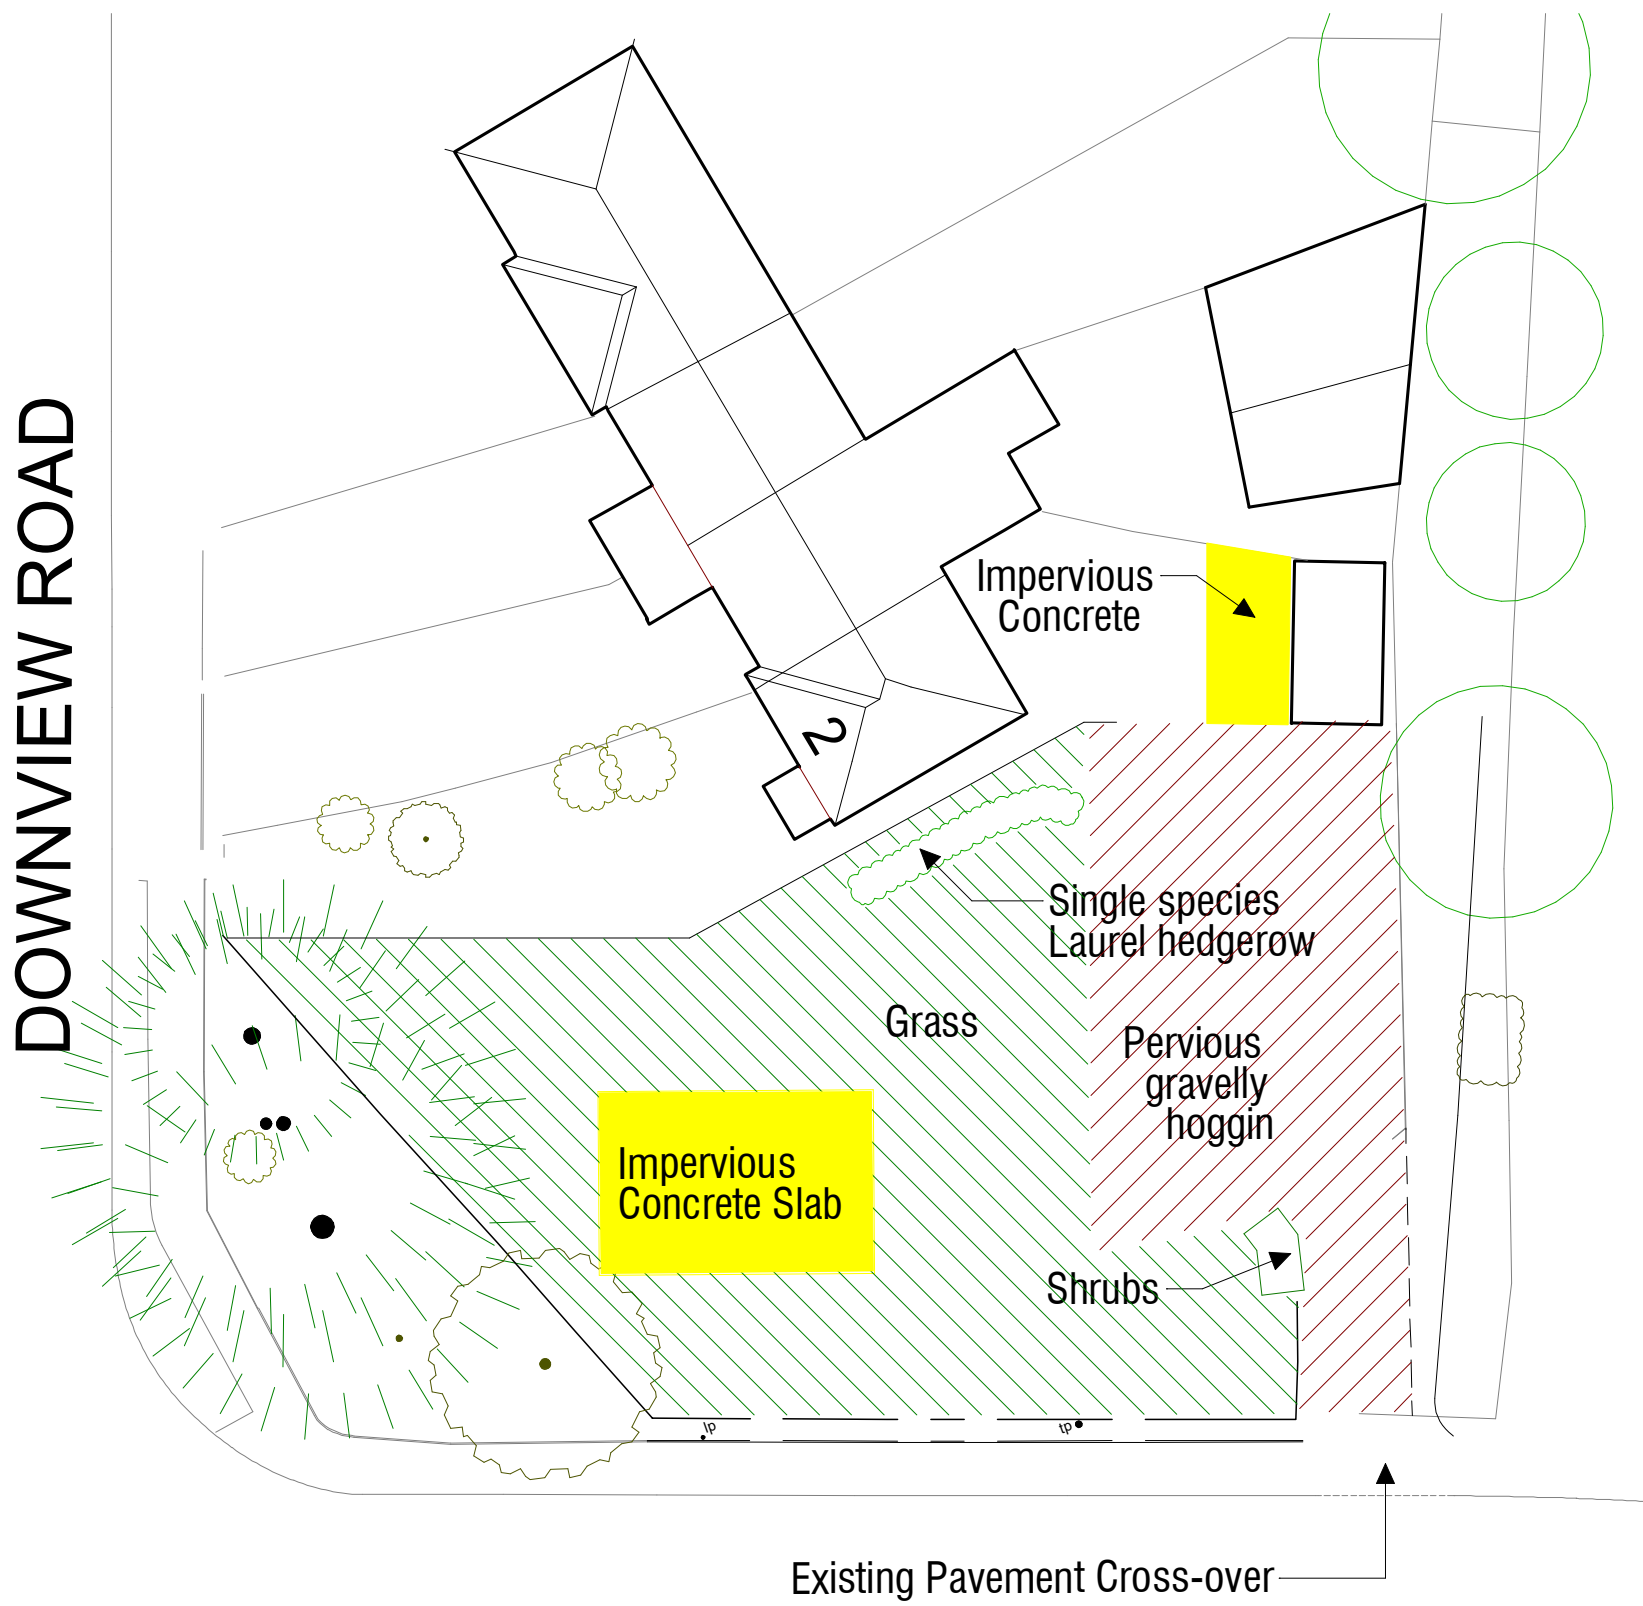

1/250 scale
on A3 paper

**2 Downview Road, Yapton :
Proposed Site for new Dwellinghouses :
Existing Habitats**