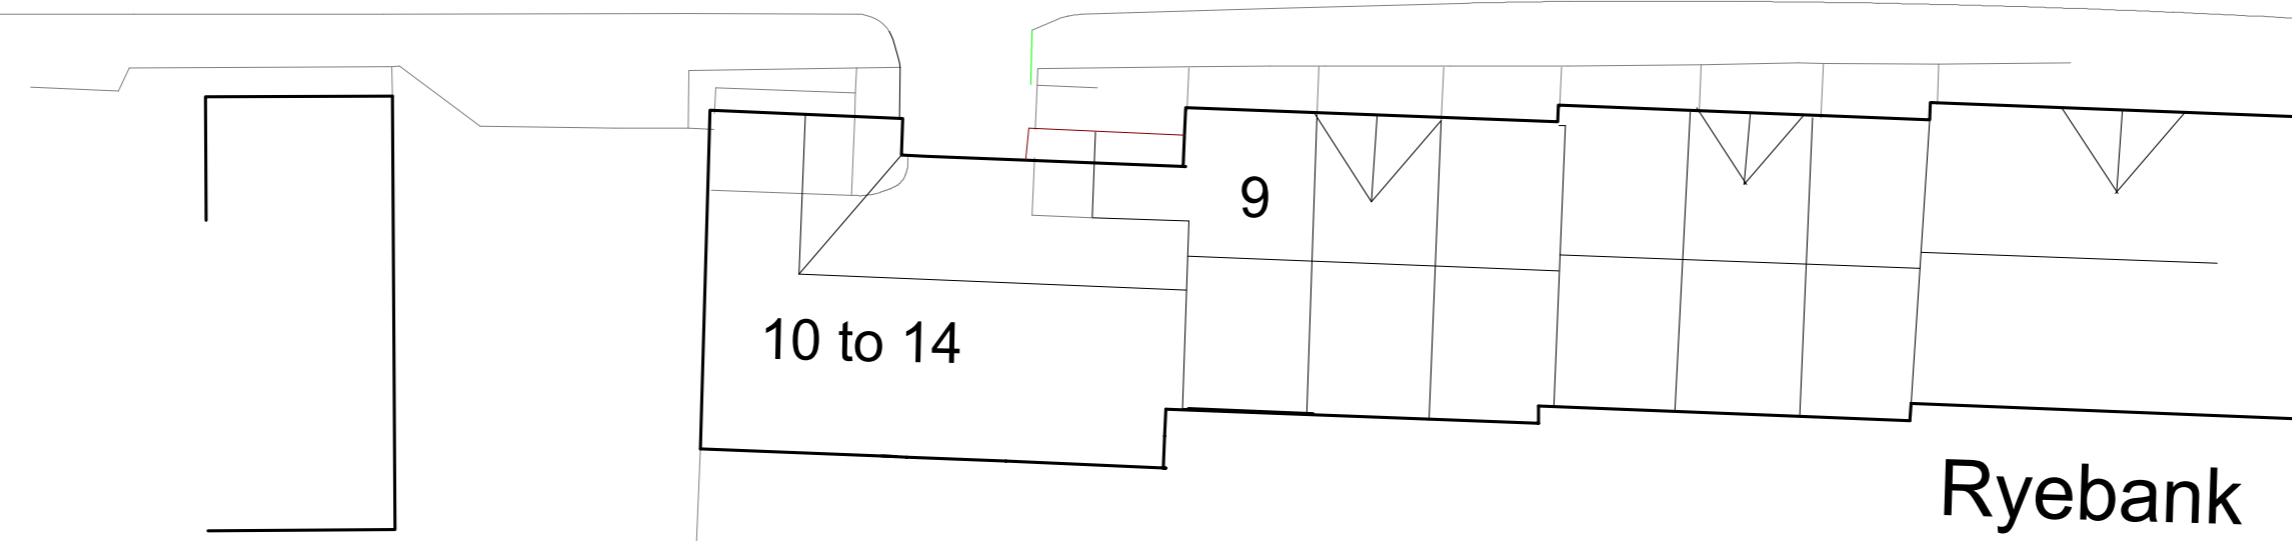

1/250 scale

STREET SCENE ON BURNDELL ROAD

1/1250 scale LOCATION

2 Downview Road, Yapton : Proposed 4-unit 3-storey Terrace of 3-bedroom Dwellinghouses : PROPOSED SITE LAYOUT

Copyright © 2025
R.Brown
4 Norfolk Place
Littlehampton
Sussex BN17 5PD
tel: 01-903-713747