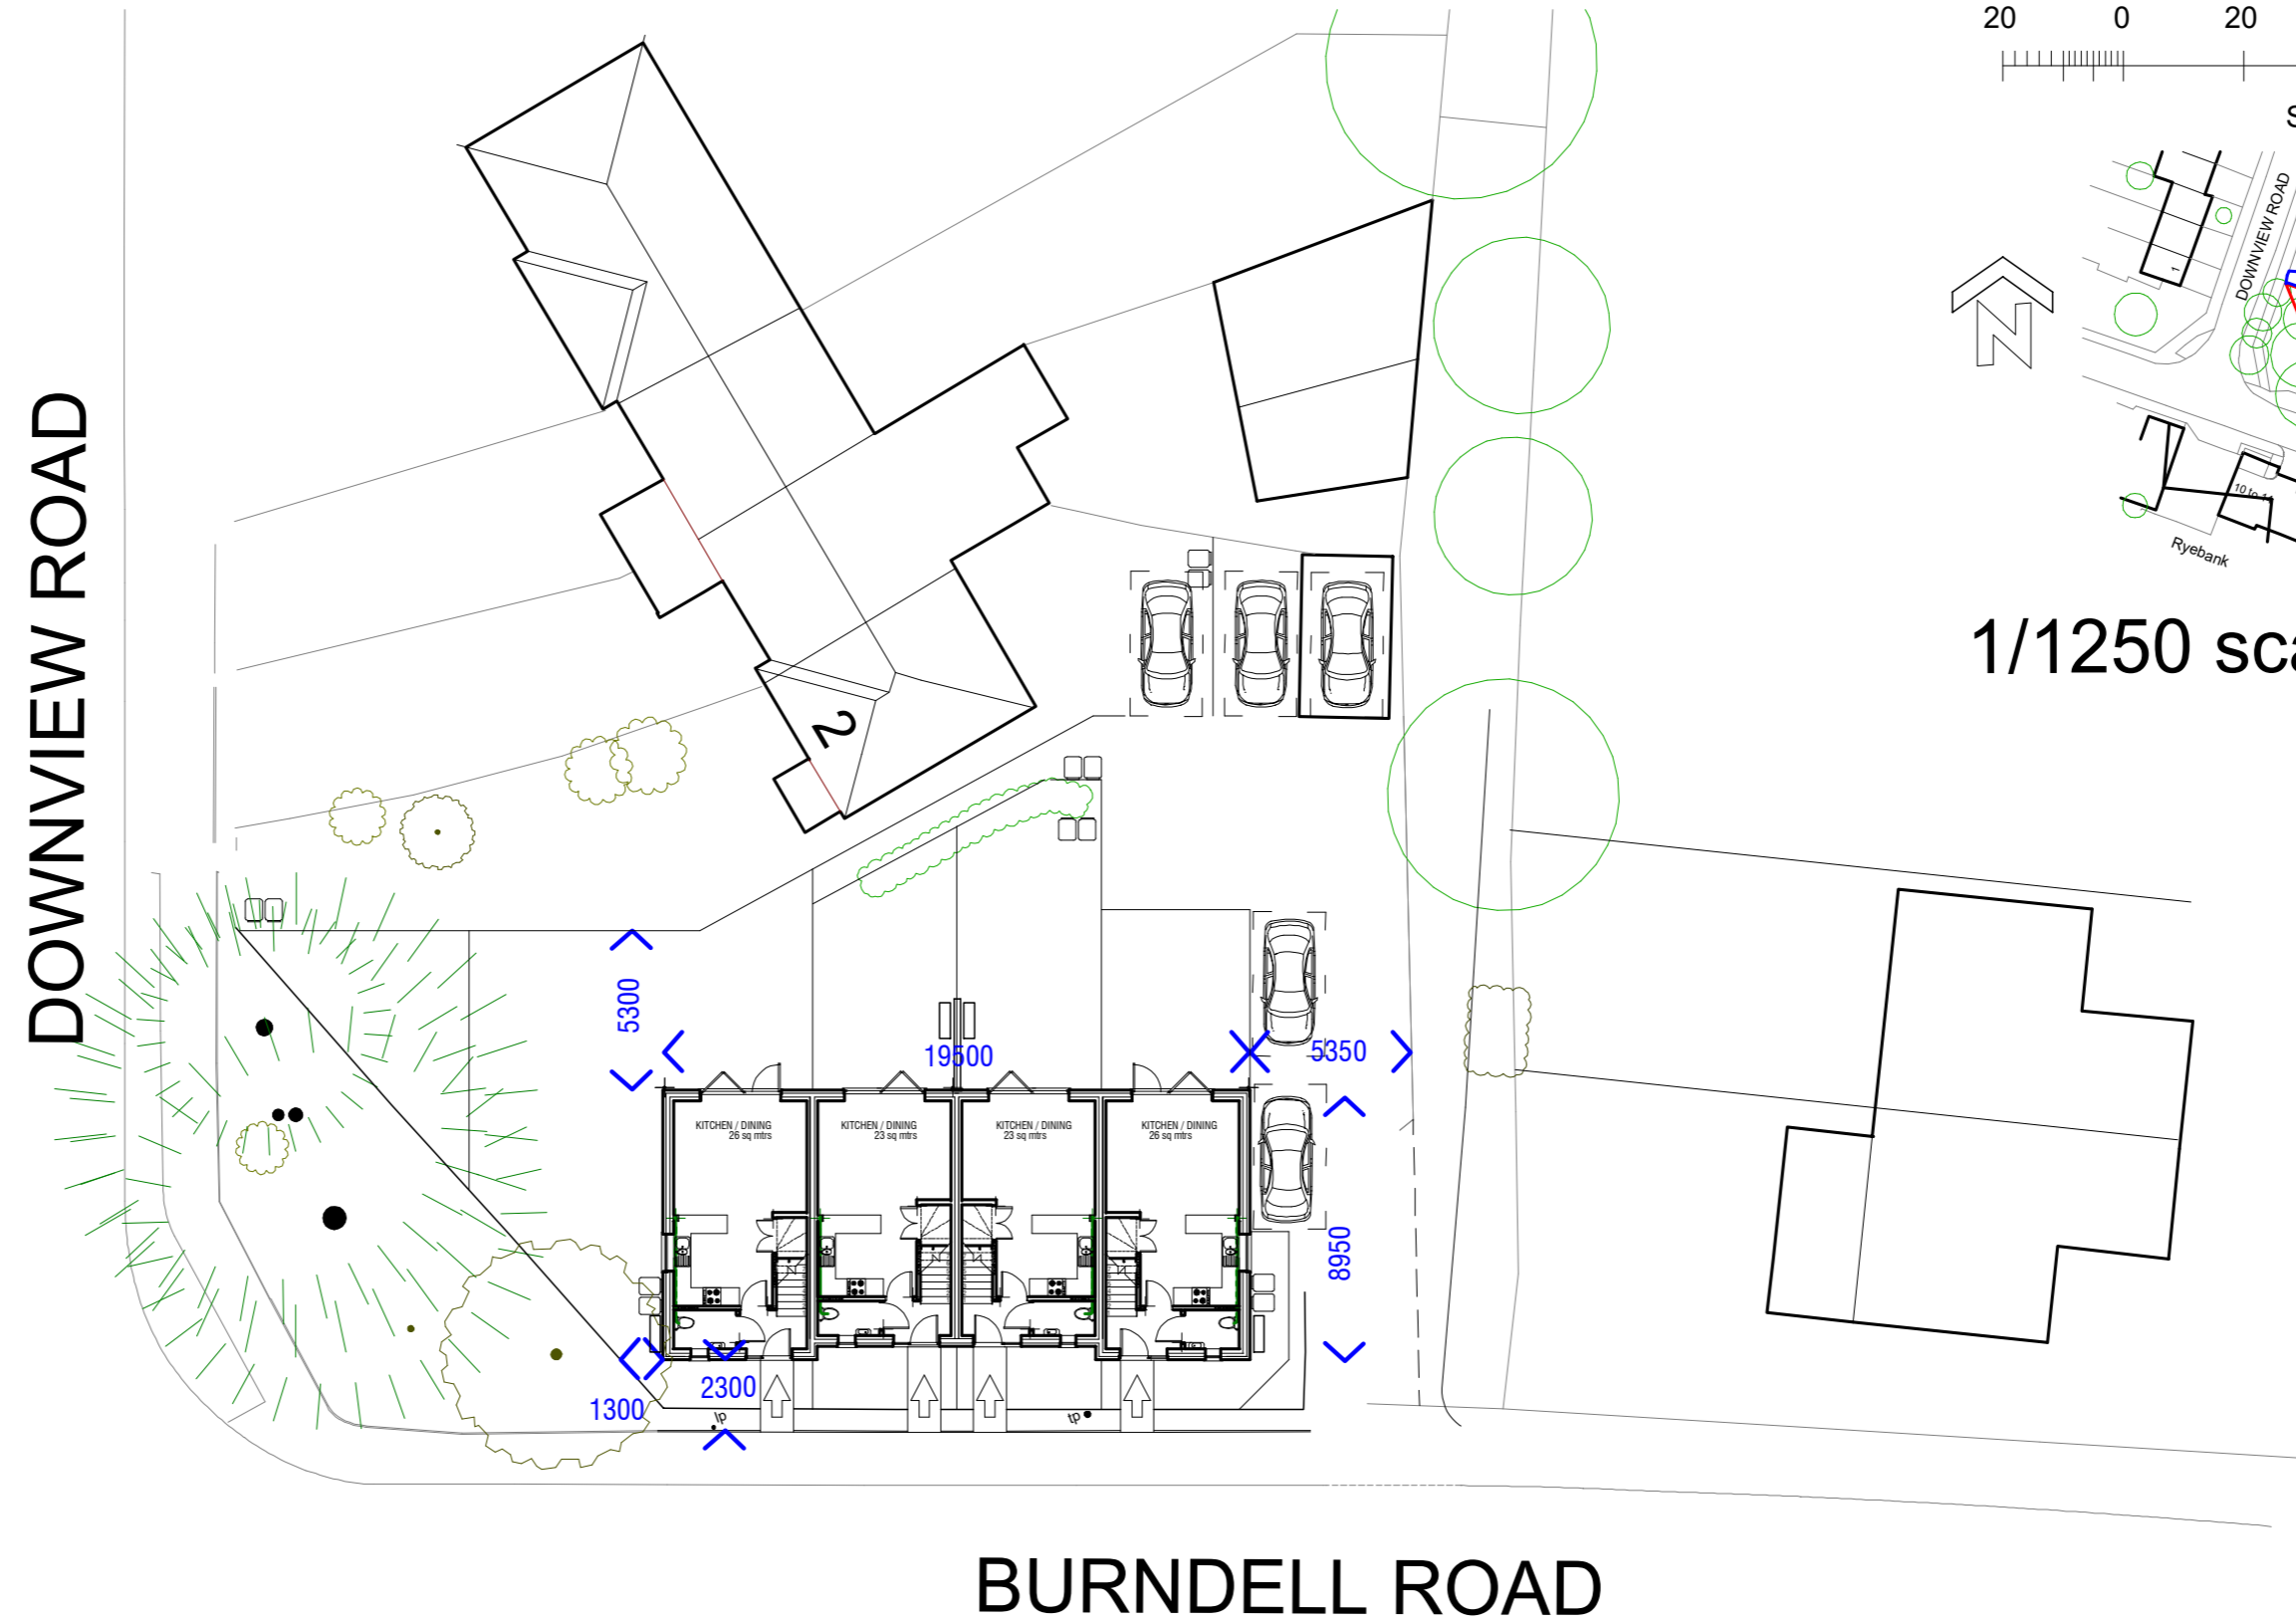

1/250 scale

STREET SCENE ON BURNDELL ROAD

1/1250 scale LOCATION

2 Downview Road, Yapton : Proposed 4-unit 3-storey Terrace of 3-bedroom Dwellinghouses : PROPOSED SITE LAYOUT

Copyright © 2025
R.Brown
4 Norfolk Place
Littlehampton
Sussex BN17 5PD
tel: 01-903-713747