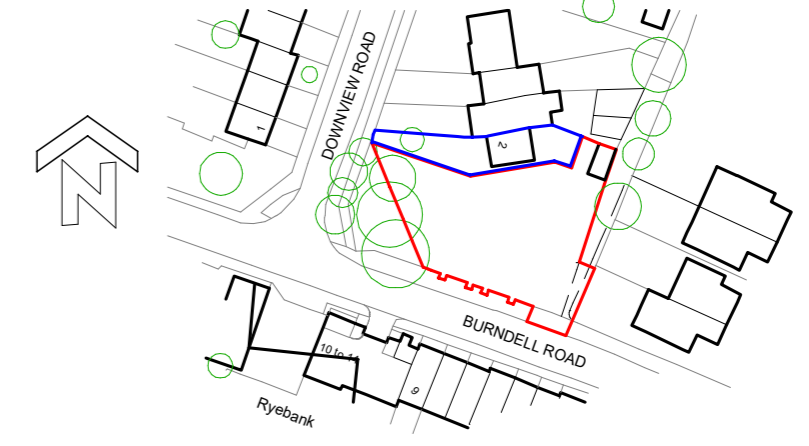

1/250 scale

STREET SCENE ON BURNDELL ROAD

1/1250 scale LOCATION

2 Downview Road, Yapton : Proposed 4-unit 3-storey Terrace of 3-bedroom Dwellinghouses : PROPOSED SITE LAYOUT

Copyright © 2025
R.Brown
4 Norfolk Place
Littlehampton
Sussex BN17 5PD
tel: 01-903-713747