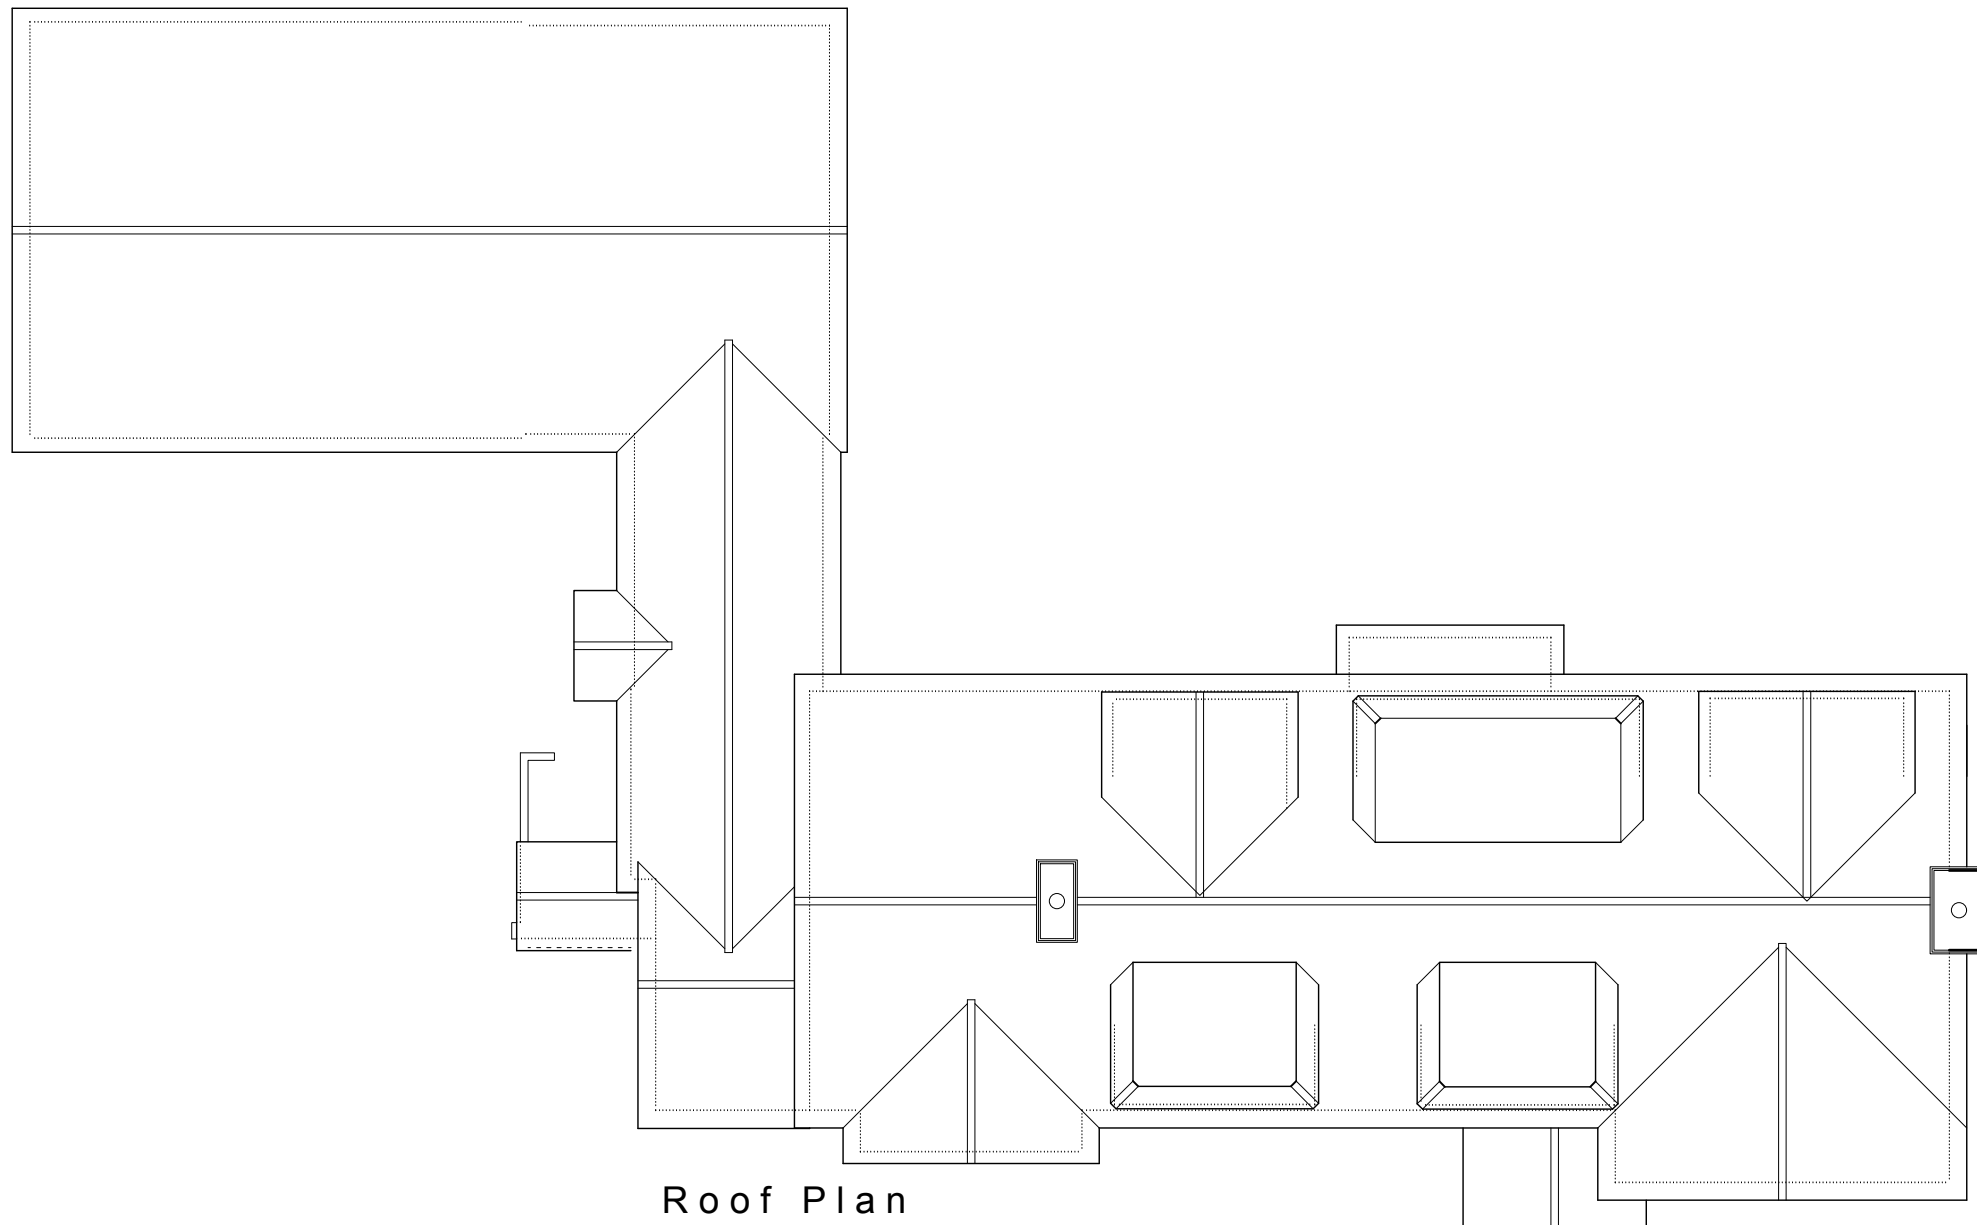

Roof Plan

**A**rchitectura  
Architectural Design & Drawing Service  
Design

Proposed Extension and Alterations  
at The Green Way, West Walberton Lane, Walberton  
for Mr and Mrs J Devenish  
Drawing S04 January 2024 Scale 1:100 @ A3  
Survey Drawing - Existing Roof Plan