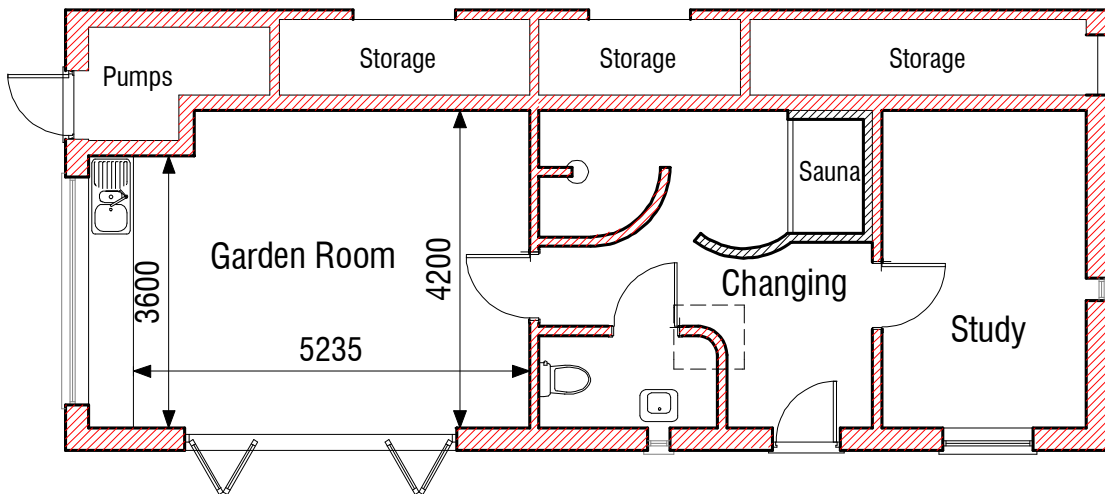

1/100 scale

ROOF PLAN

FLOOR PLAN

Scale of METRES

Proposed New Pool House
at Little Danes, Yapton Lane,
Walberton, BN18 0LS

Copyright © 2025
R. Brown
4 Norfolk Place
Littlehampton
Sussex BN17 5PD
tel: 01-903-713747