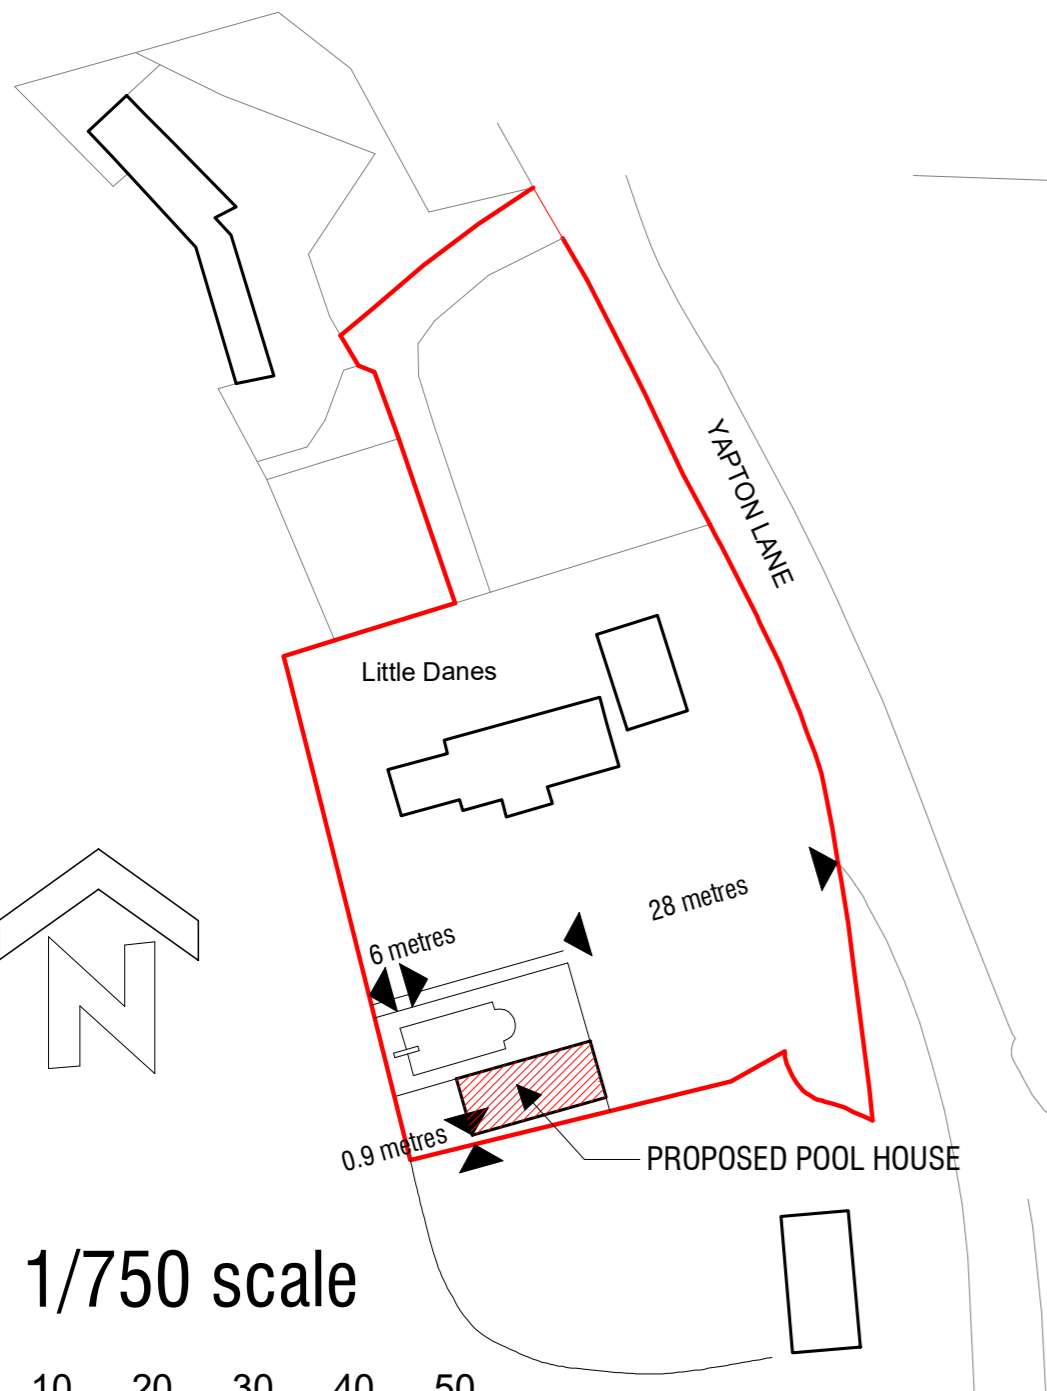

1/100 scale on A2 paper

Section AA'

SOUTH ELEVATION

Section B'B

EAST

NORTH ELEVATION

WEST

LOCATION 1/1250 scale

SITE 1/750 scale

GROUND FLOOR PLAN as proposed

# Proposed New Pool House at Little Danes, Yapton Lane, Walberton, BN18 0LS

Rev 08/05/2025  
Copyright © 2025  
R.Brown  
4 Norfolk Place  
Littlehampton  
Sussex BN17 5PD  
tel: 01-903-713747