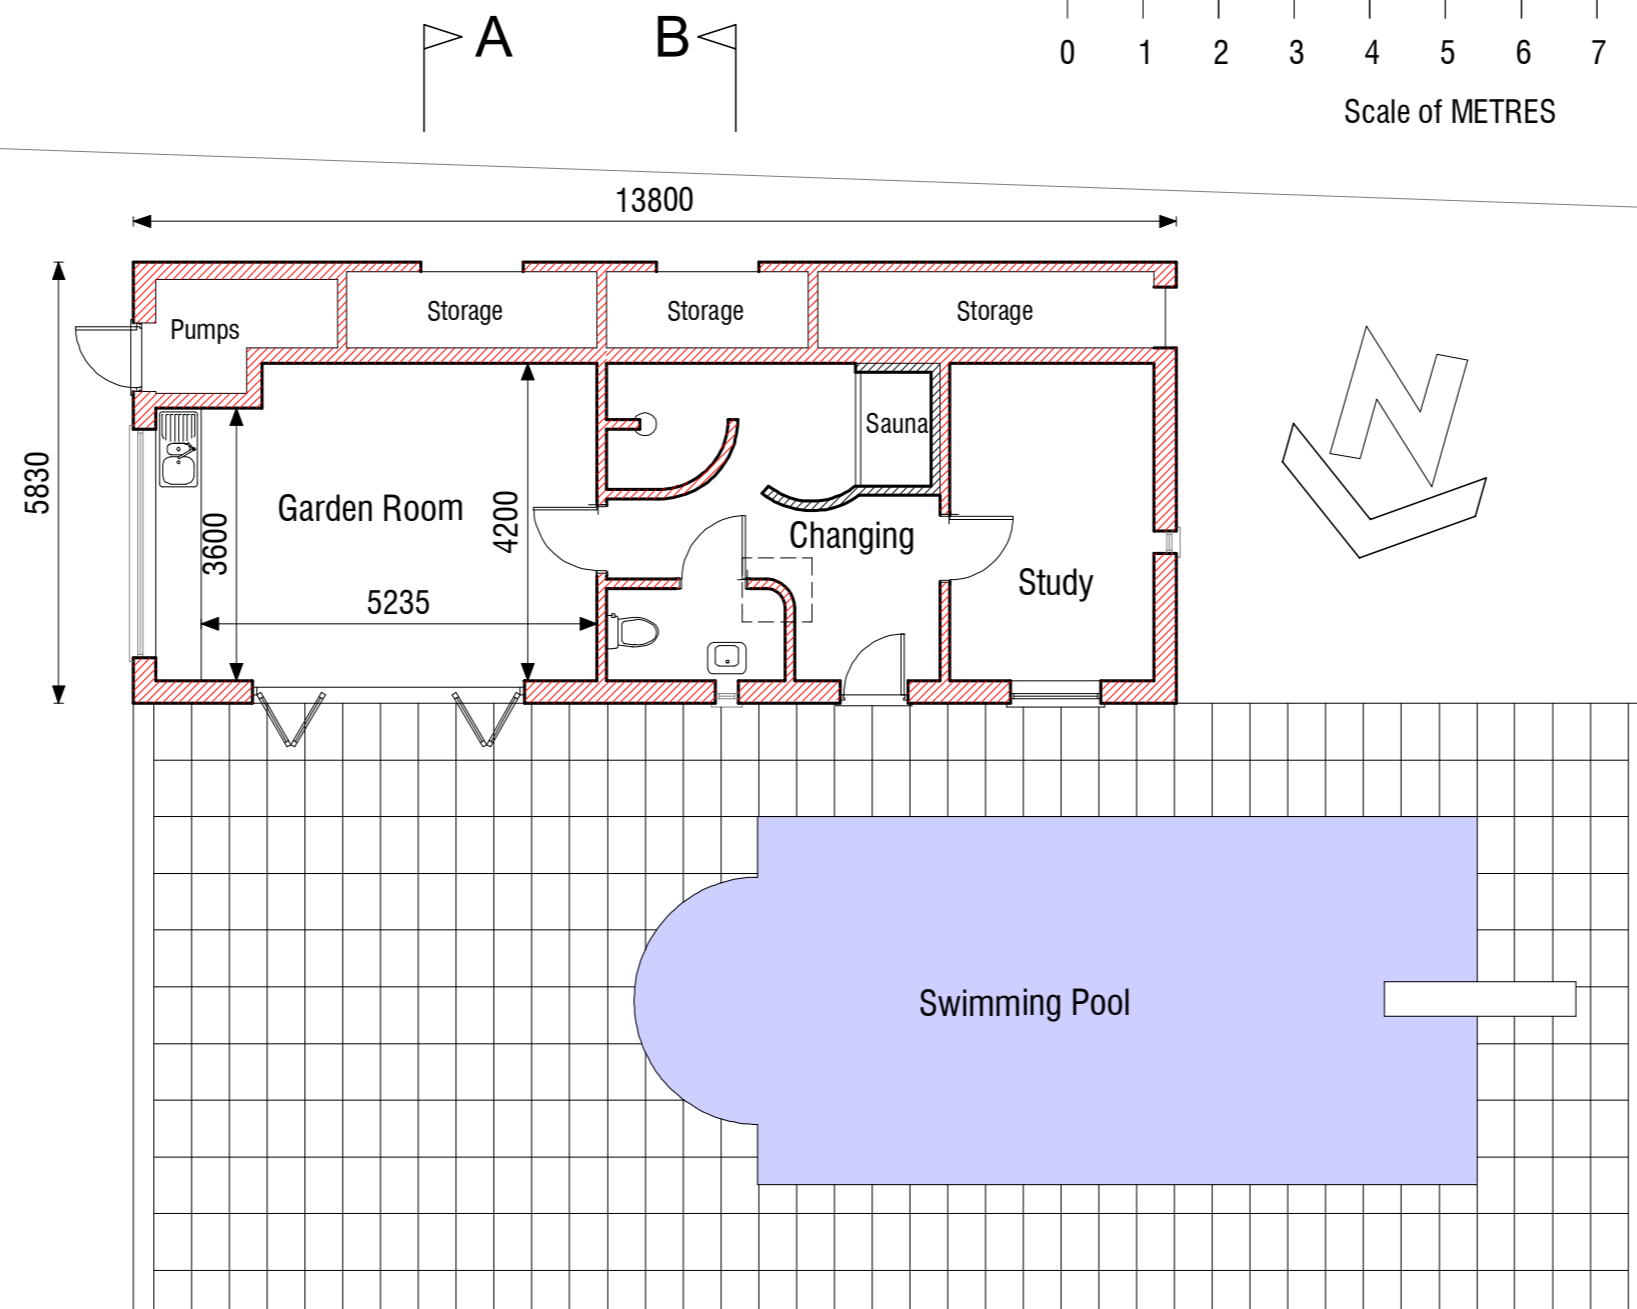

1/100 scale on A2 paper

Section AA'

SOUTH ELEVATION

Section B'B

EAST

NORTH ELEVATION

WEST

LOCATION 1/1250 scale

SITE 1/750 scale

GROUND FLOOR PLAN as proposed

# Proposed New Pool House at Little Danes, Yapton Lane, Walberton, BN18 0LS

Rev 08/05/2025  
Copyright © 2025  
R.Brown  
4 Norfolk Place  
Littlehampton  
Sussex BN17 5PD  
tel: 01-903-713747