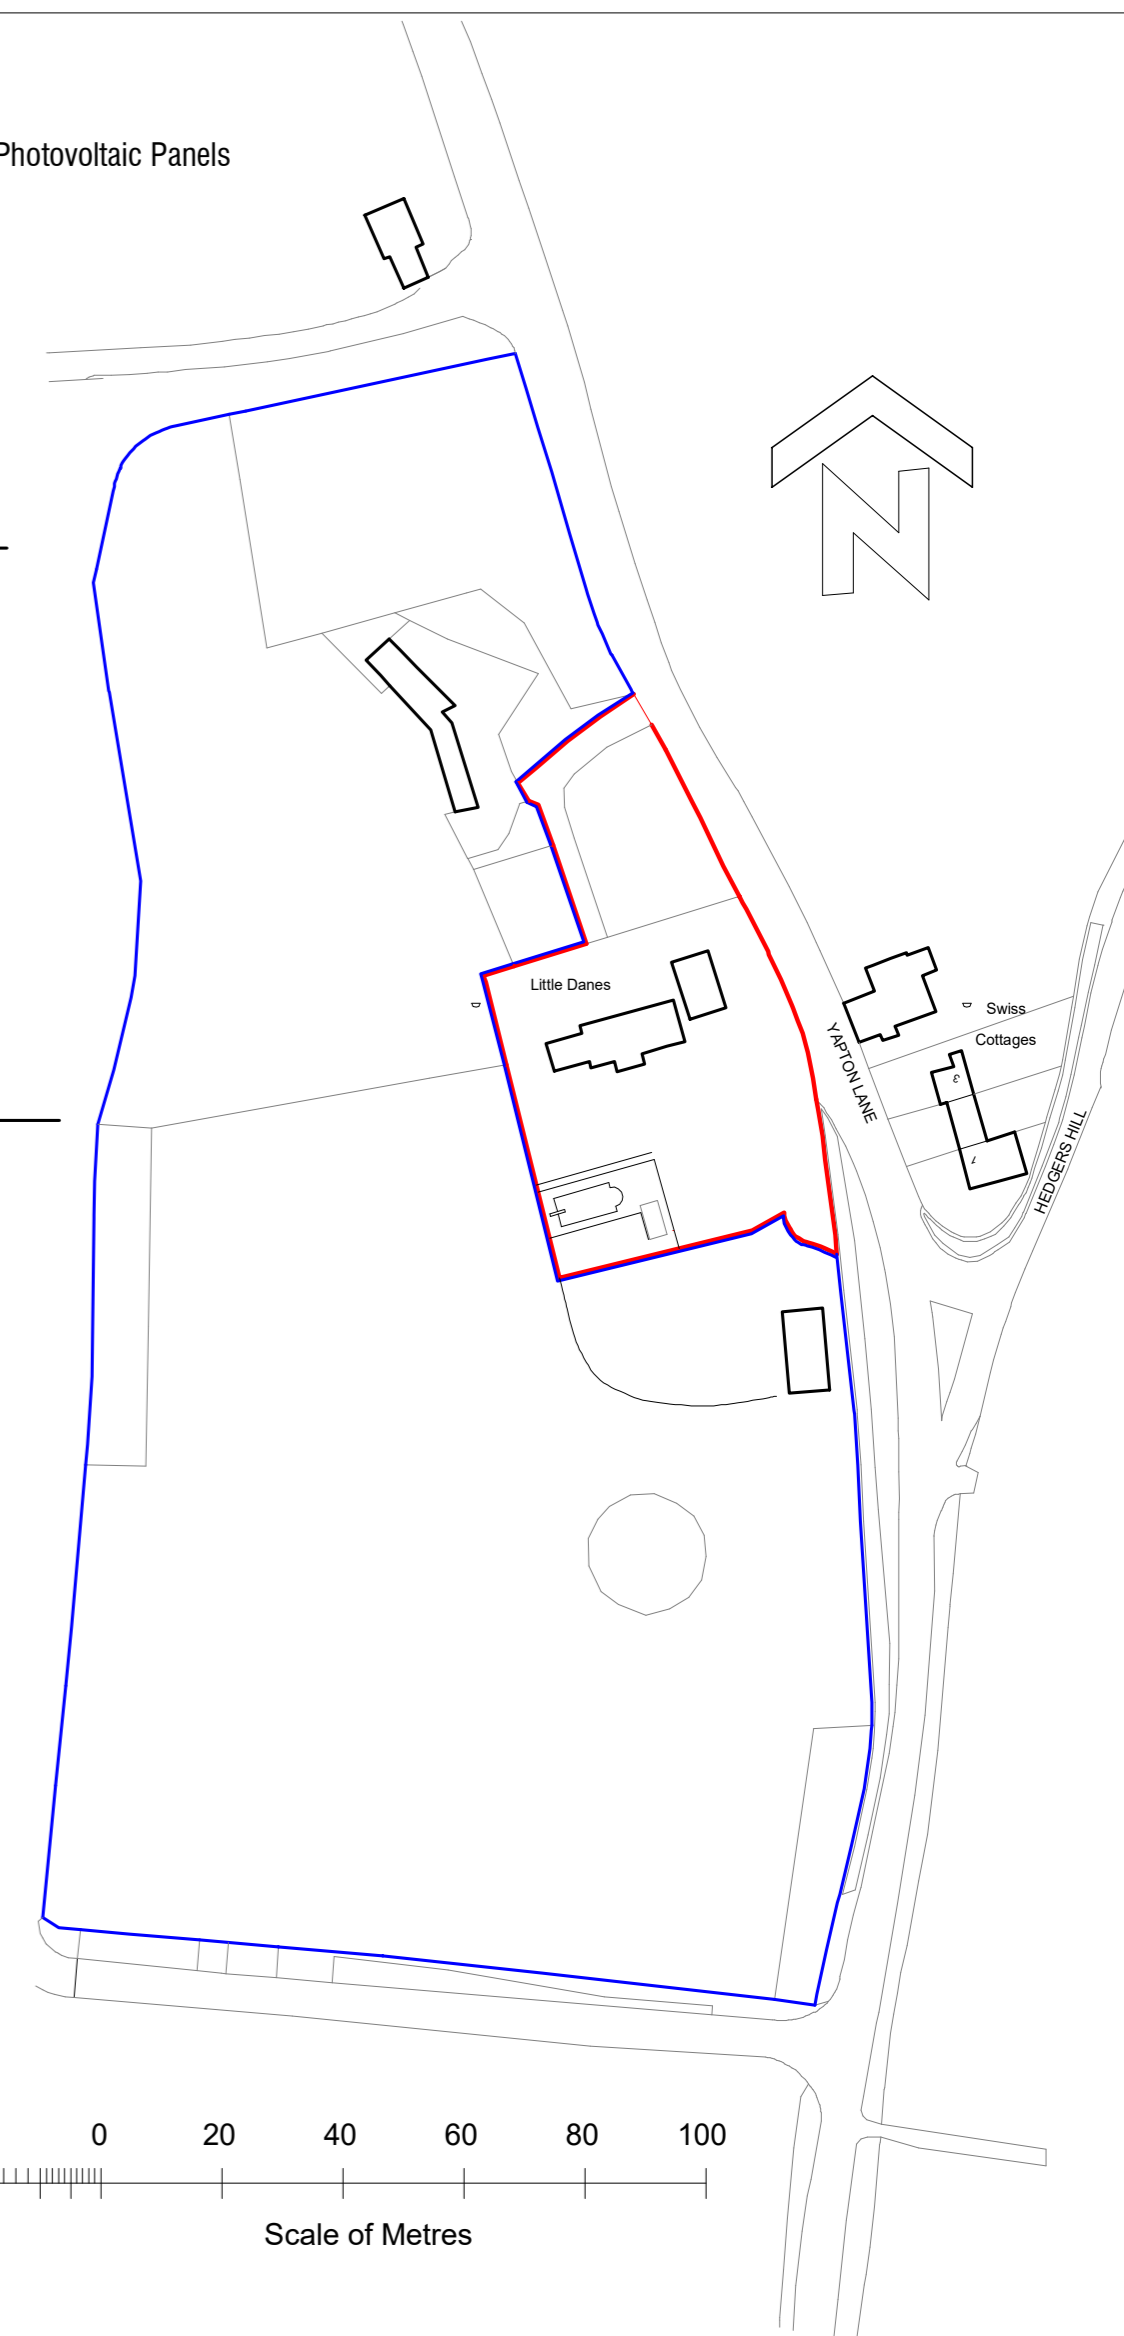

1/100 scale on A2 paper

Section AA'

SOUTH ELEVATION

Section B'B

EAST

NORTH ELEVATION

WEST

LOCATION 1/1250 scale

SITE 1/750 scale

GROUND FLOOR PLAN as proposed

# Proposed New Pool House at Little Danes, Yapton Lane, Walberton, BN18 0LS

Rev 08/05/2025  
Copyright © 2025  
R.Brown  
4 Norfolk Place  
Littlehampton  
Sussex BN17 5PD  
tel: 01-903-713747