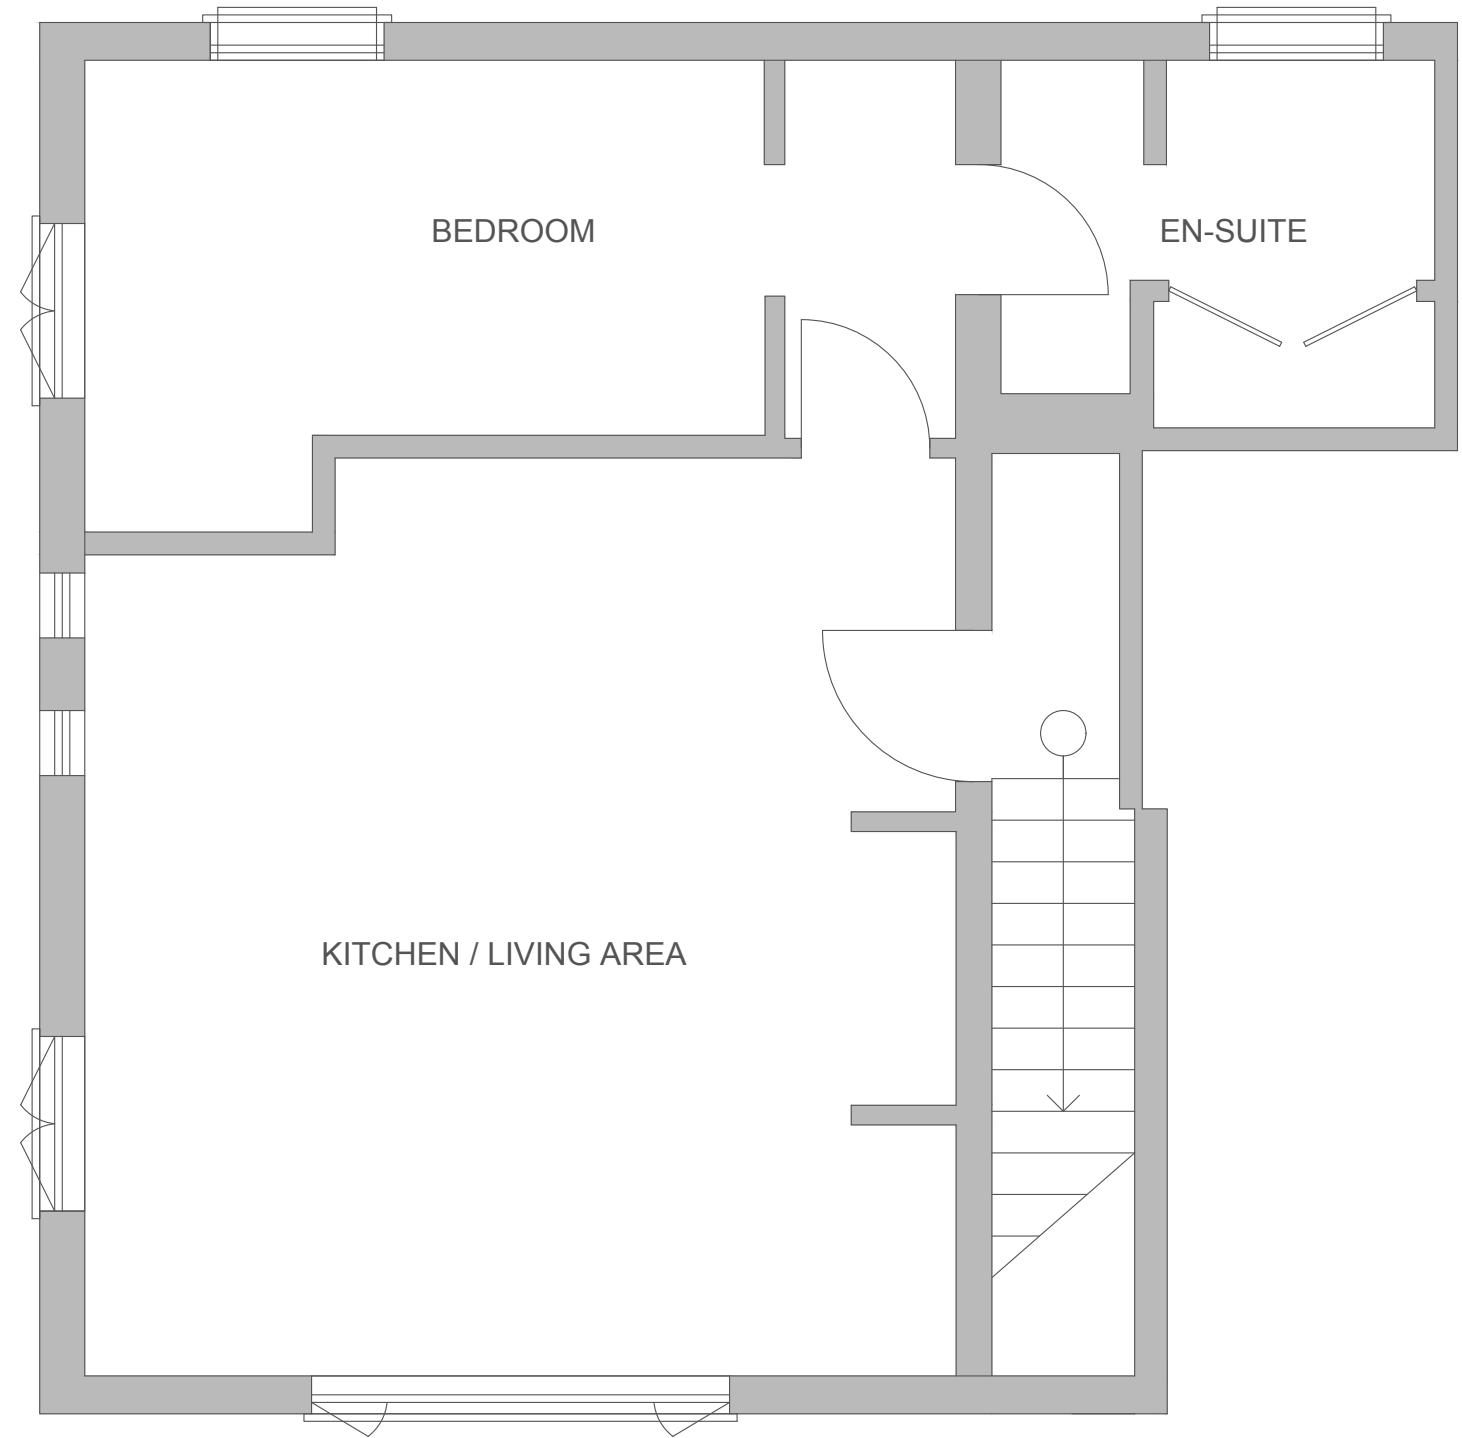

FF

Project: STONE BROOK FARM Eastergate Lane, Walberton, Arundel, BN18 0BA	
Drawing Title: Proposed Floor Plan DWG 3	
Scale: 1:50	Sheet:
Drawn by: Samuel Byrne	Date: 9.10.2024
Sheet No.:	Revision: