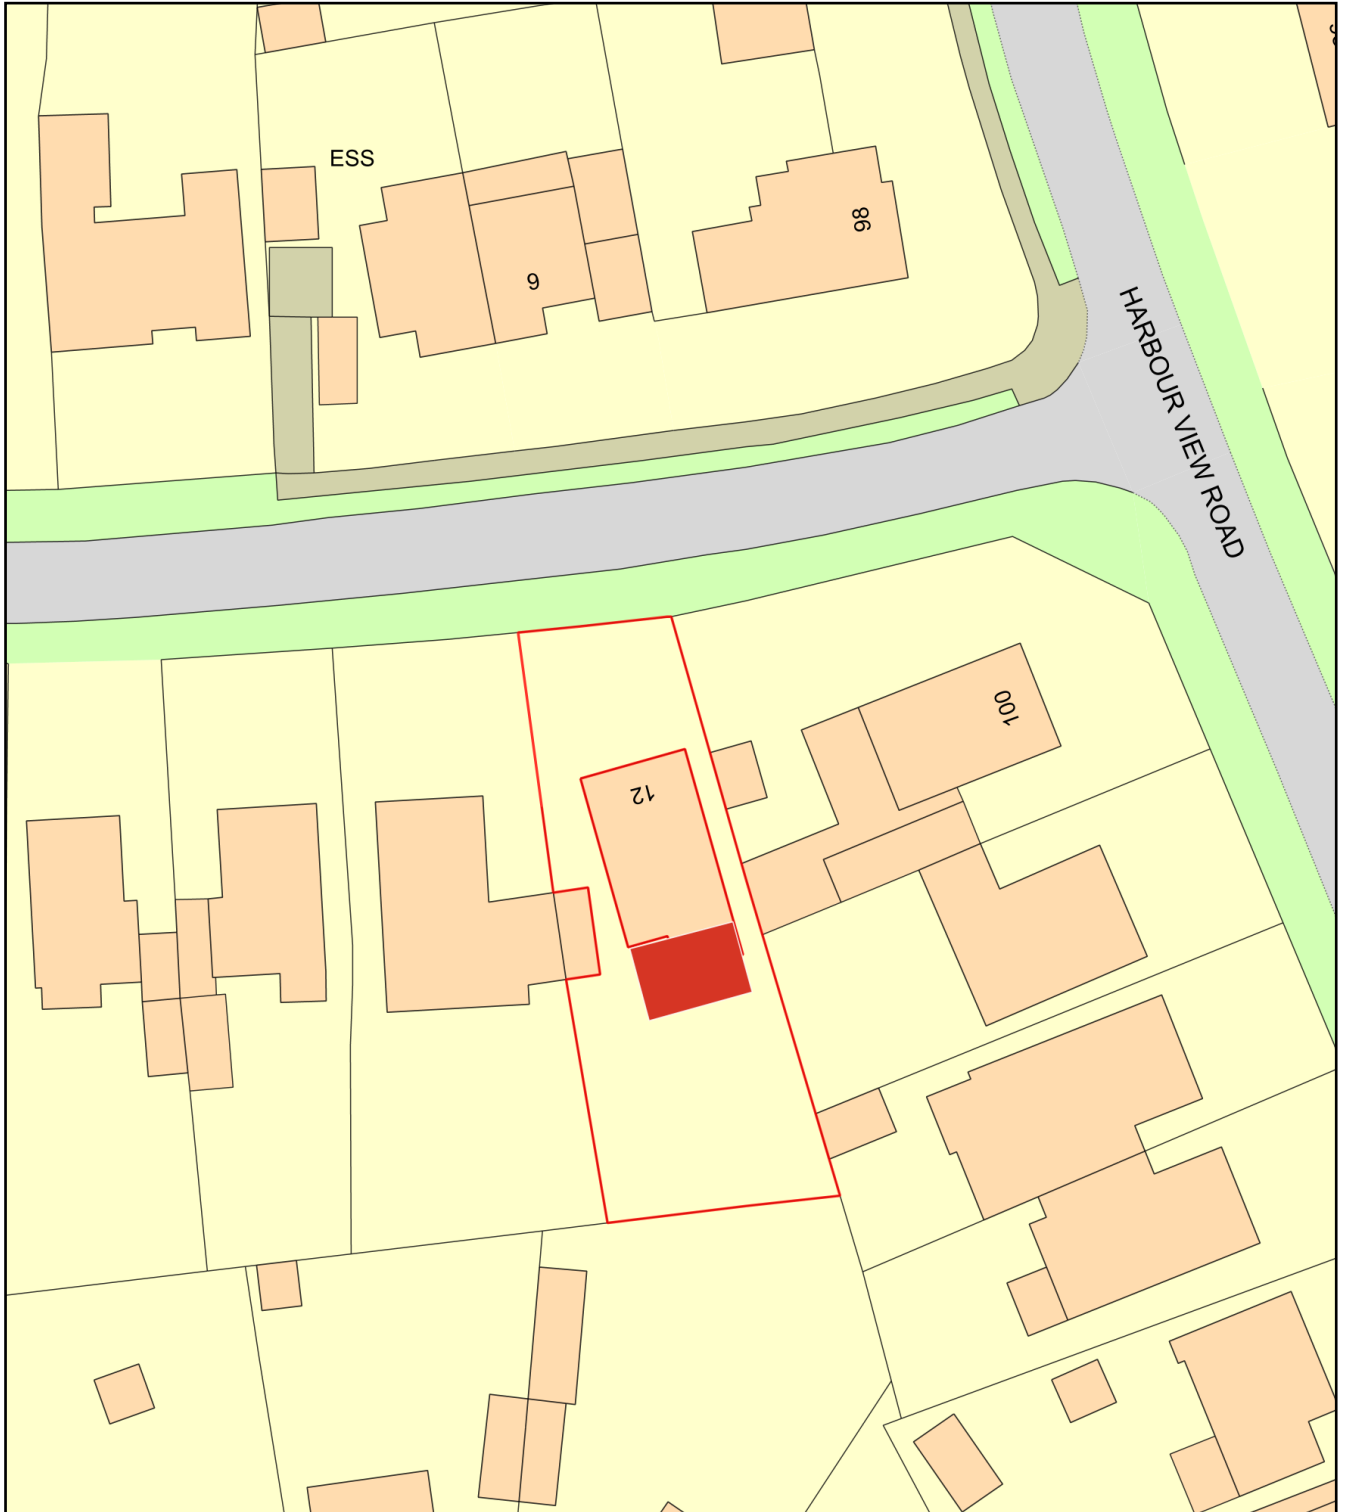

12 Queensmead

Plan Produced for: John Sadler

Date Produced: 10 Apr 2025

Plan Reference Number: TQRQM25100191131643

Scale: 1:500 @ A4