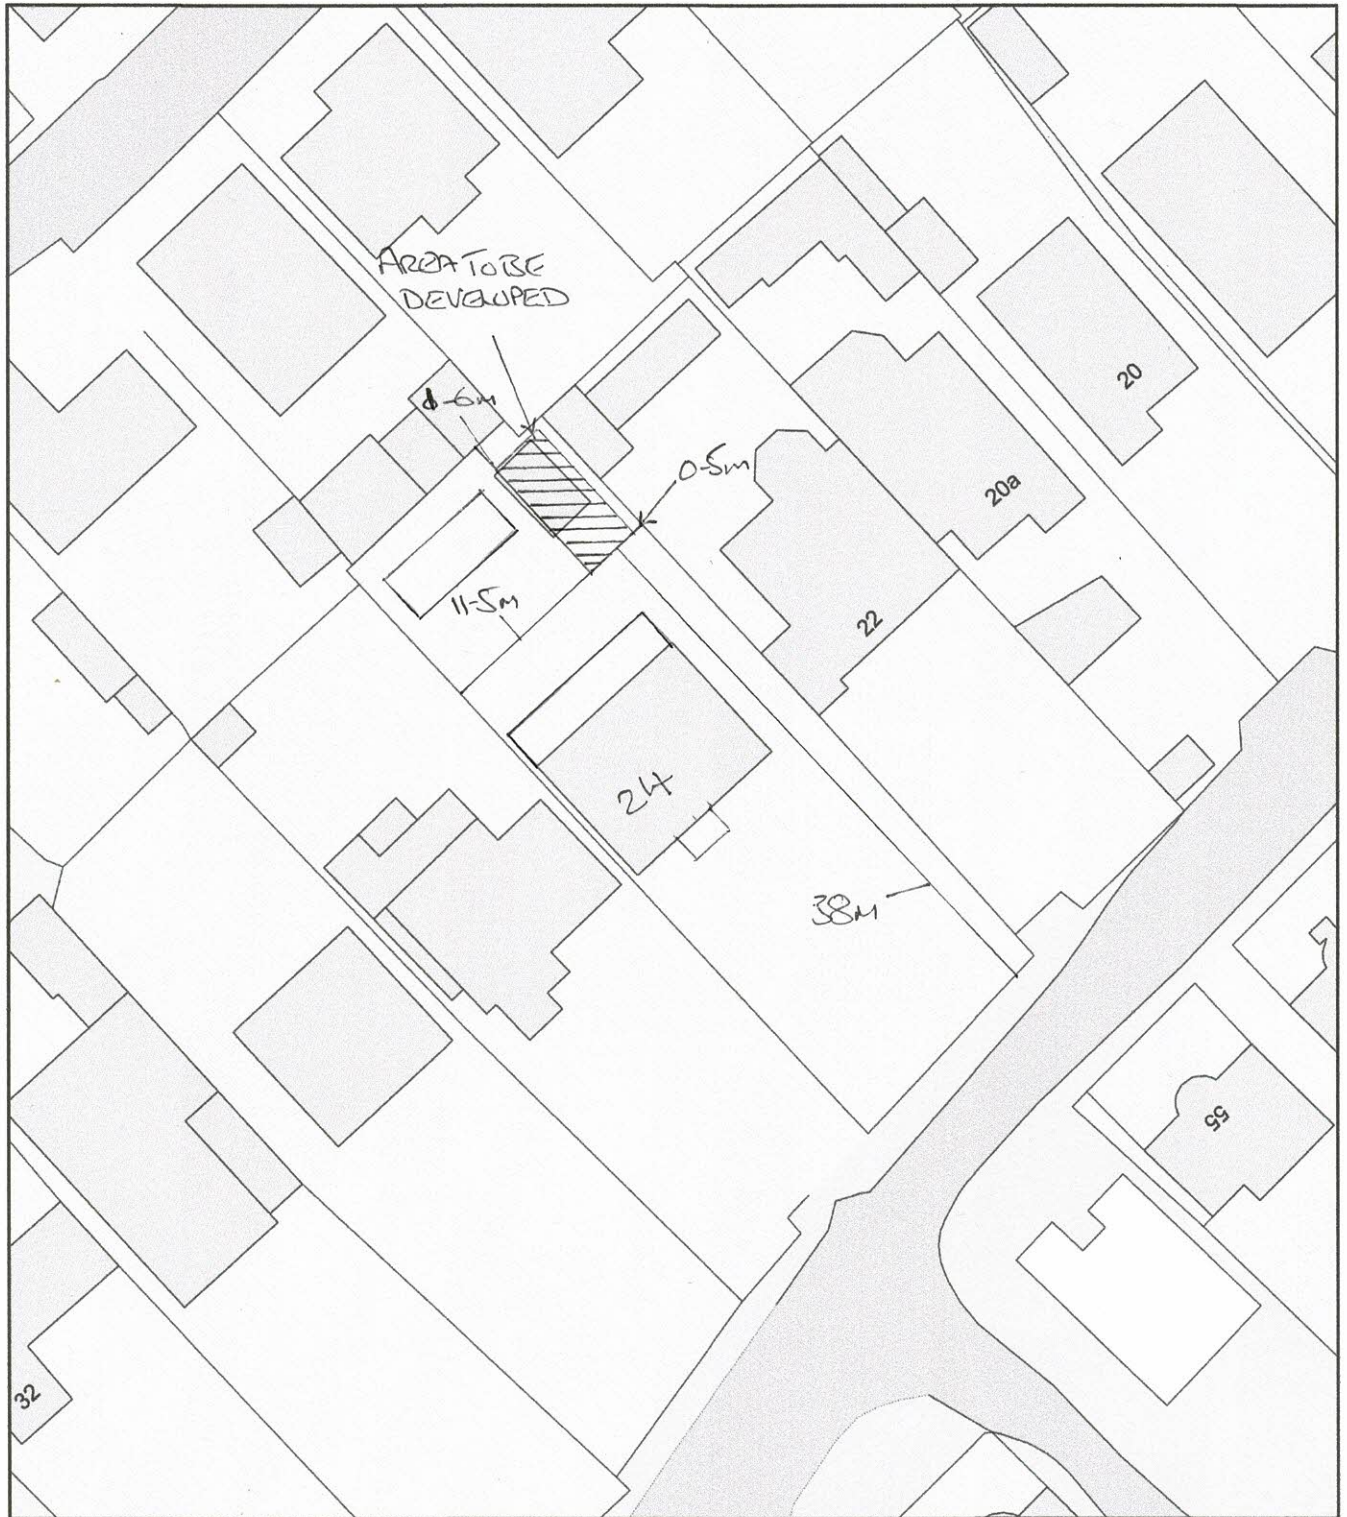

# BLOCK PLAN 24 HARBOUR ROAD PAGHAM

Plan Produced for: MR. & MRS. JACKSON

Date Produced: 18 Oct 2024

Plan Reference Number: TQRQM24292081839322

Scale: 1:500 @ A4