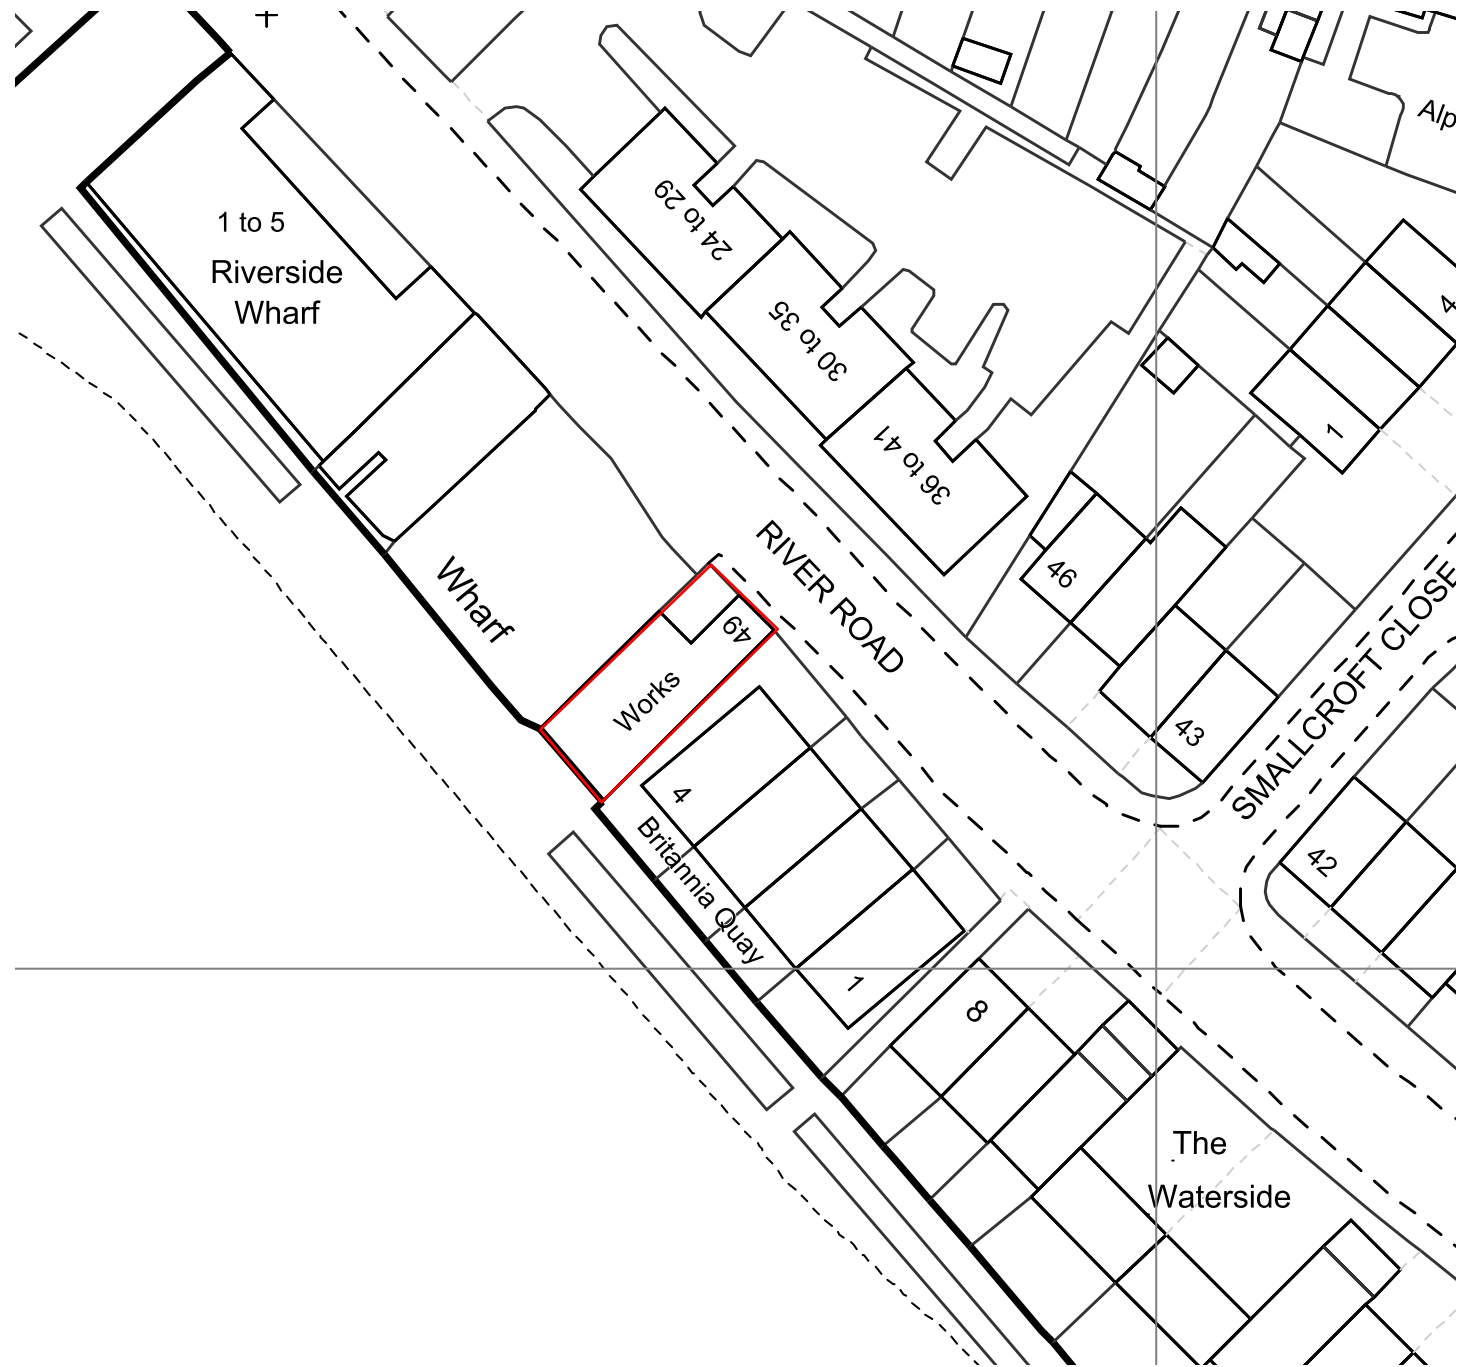

Location Plan 1:1250 0 10m 20m 30m 40m 50m 60m

Mapping contents © Crown copyright Ordnance Survey Licence 100019980

Block Plan 1:500 0m 5m 10m 15m 20m 25m 30m

Dwg. No.	E-001
Title:	Location and Site/Block Plan
Address:	49 River Road, Littlehampton, BN17 5BZ
Client:	Mr A Smith
Scale:	Stated@A3
Stage:	PLANNING
Drawn:	PS
Date:	April 2025