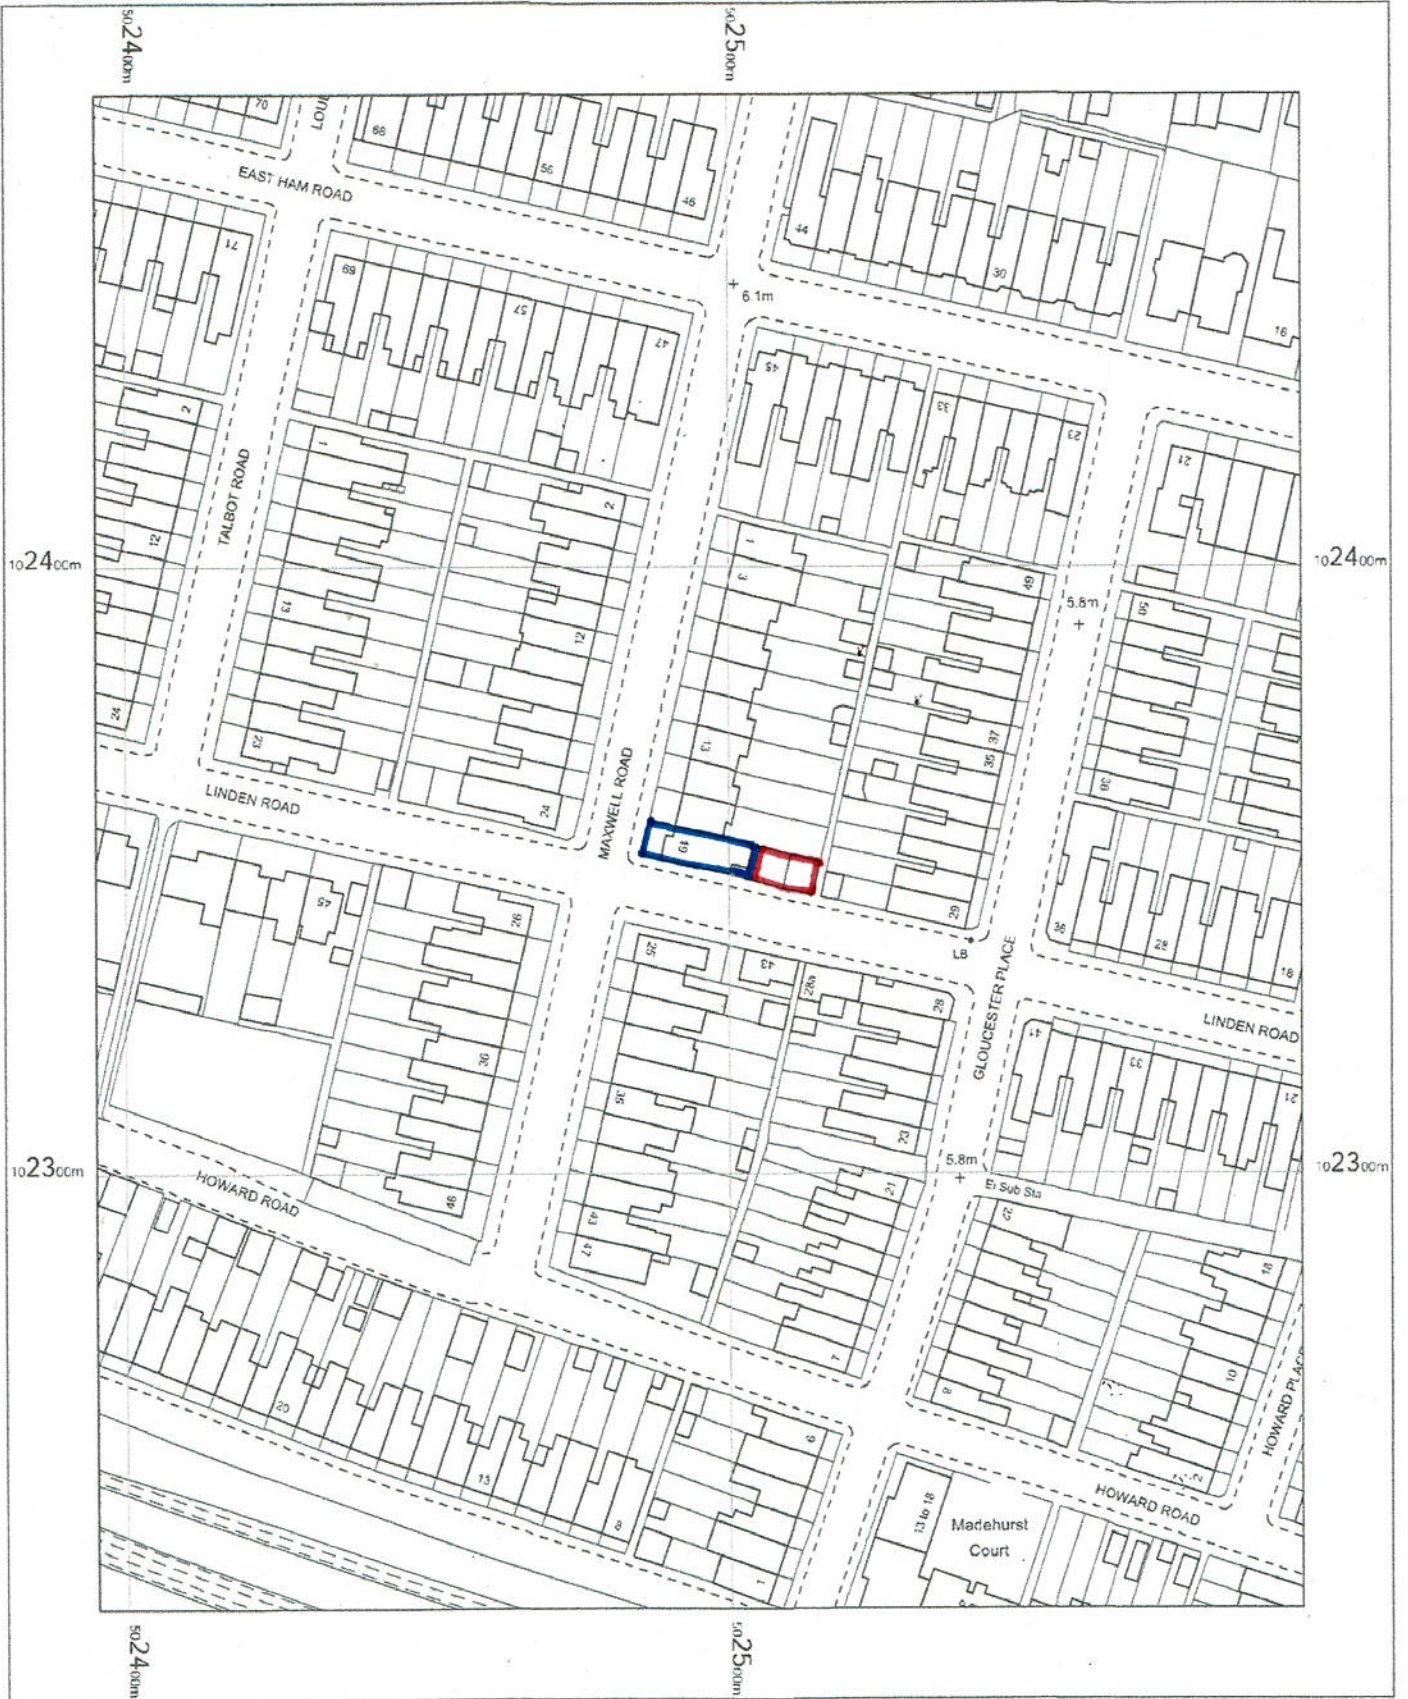

First Floor Flat, 19 Maxwell Road, BN17 7BN

First Floor Flat  
 19 Maxwell Road,  
 Littlehampton,  
 West Sussex  
 BN17 7BN

OS MasterMap 1250/2500/10000 scale  
 Wednesday, October 22, 2025. ID: MDP-01246939  
[www.mapdataportal.co.uk](http://www.mapdataportal.co.uk)

1:1250 scale print at A4. Centre: 502495 E, 102353 N

© Crown Copyright Ordnance Survey. Licence no.  
 100019980

**MAPS@**  
**Aworth**  
 SURVEY CONSULTANTS