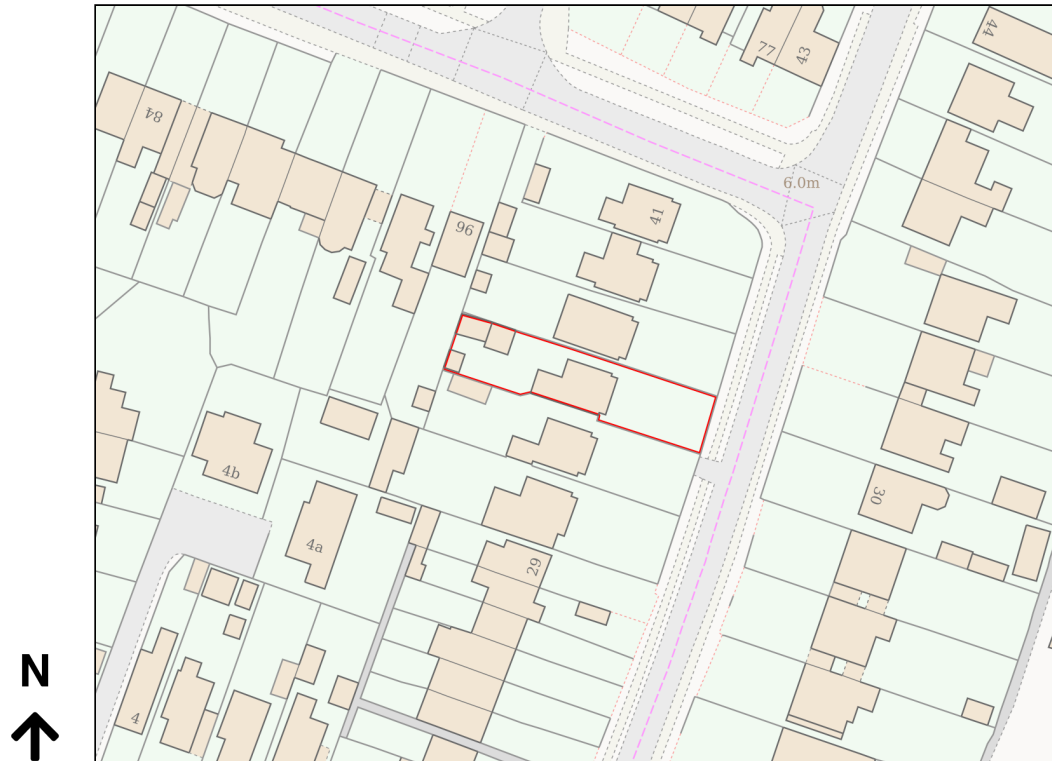

# Location Plan

Site Address: 35, Firs Avenue, Felpham, PO22 8QA

Date Produced: 25-Aug-2025

Scale: 1:1250 @A4

Planning Portal Reference: PP-14273699v1