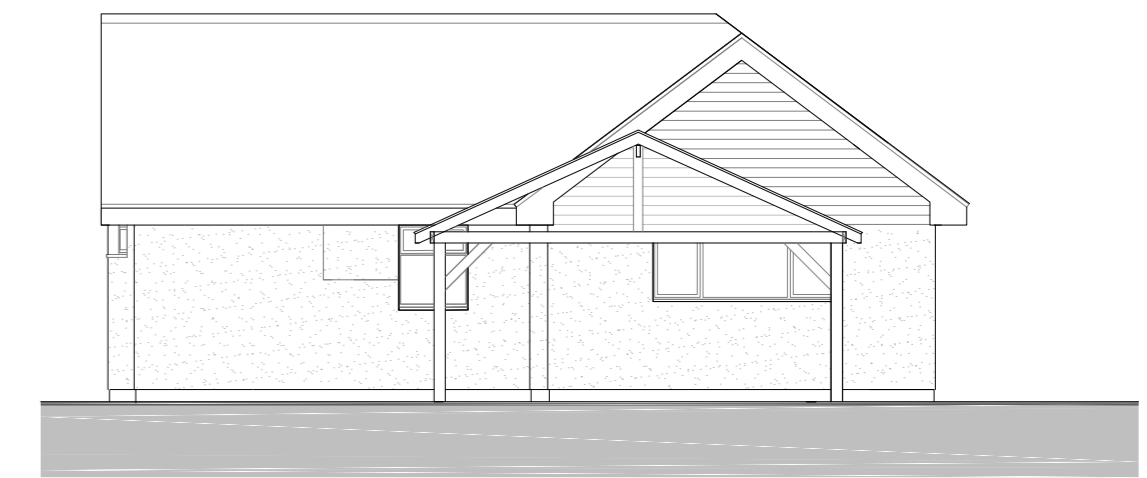

PROPOSED
CARPORT PLAN

PLANNING

BESPOKE architects

Tel: 01243 373245 Mobile: 07970439156

Project:
Proposed alterations at
4 Sea Lane, Ferring, West Sussex

Drawing:
PLANNING
Proposed car port

25.313 Drawing: **PL03E**

Drawing produced at A2