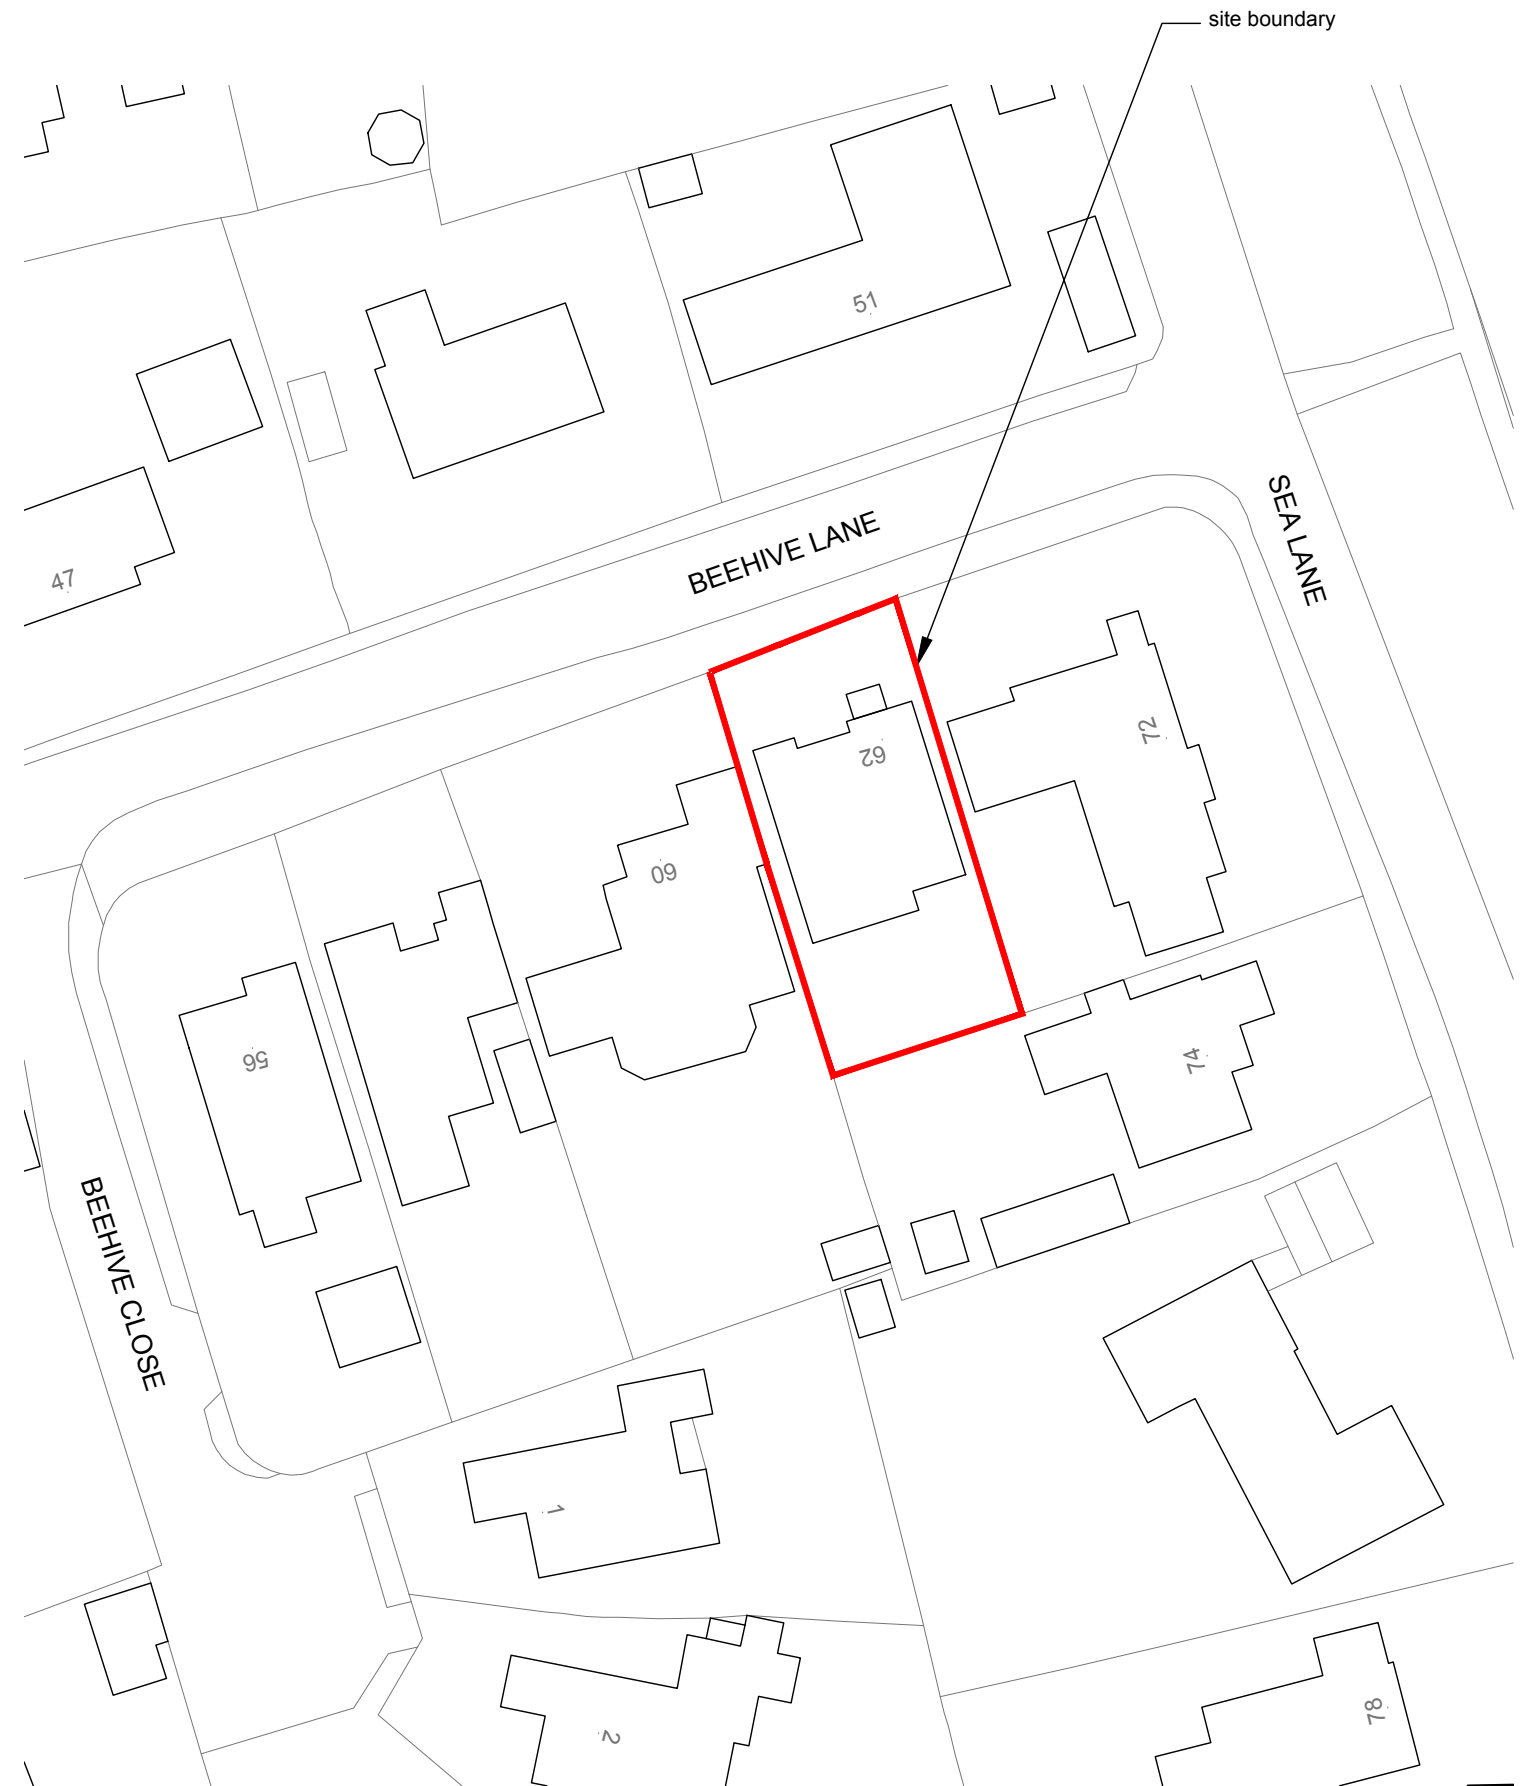

LOCATION PLAN
1:1250 @ A3

© Crown Copyright. All rights reserved. Licence no. 100019980

SITE PLAN
1:500 @ A3

© Crown Copyright. All rights reserved. Licence no. 100019980

© nat-design, all rights reserved. Use figured dimensions only. All dimensions are to be checked on site before any work is carried out. Please contact the Architect immediately regarding any discrepancies discovered on site.

Rev.	Notes	Date
 M: 07599199759 E: info@nat-design.co.uk www.nat-design.co.uk		
Project 62 Beehive Lane, Ferring, West Sussex, BN12 5NR		
Drawing Existing Location & Site Plan		
Drawn By NSE	Scale as shown	
Date Feb 2025	Revision -	
Drawing No. 1242 - DPA - 01		