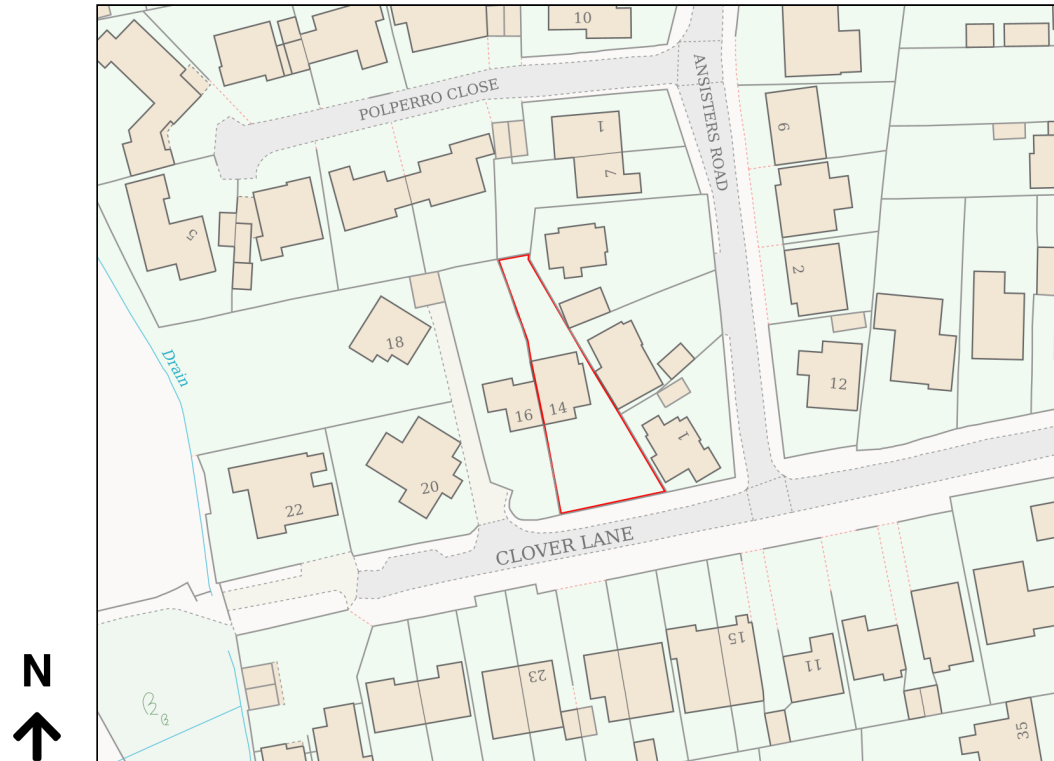

Location Plan

Site Address: 14, Clover Lane, Ferring, BN12 5LZ

Date Produced: 16-Dec-2025

Scale: 1:1250 @A4

Planning Portal Reference: PP-14526011v1