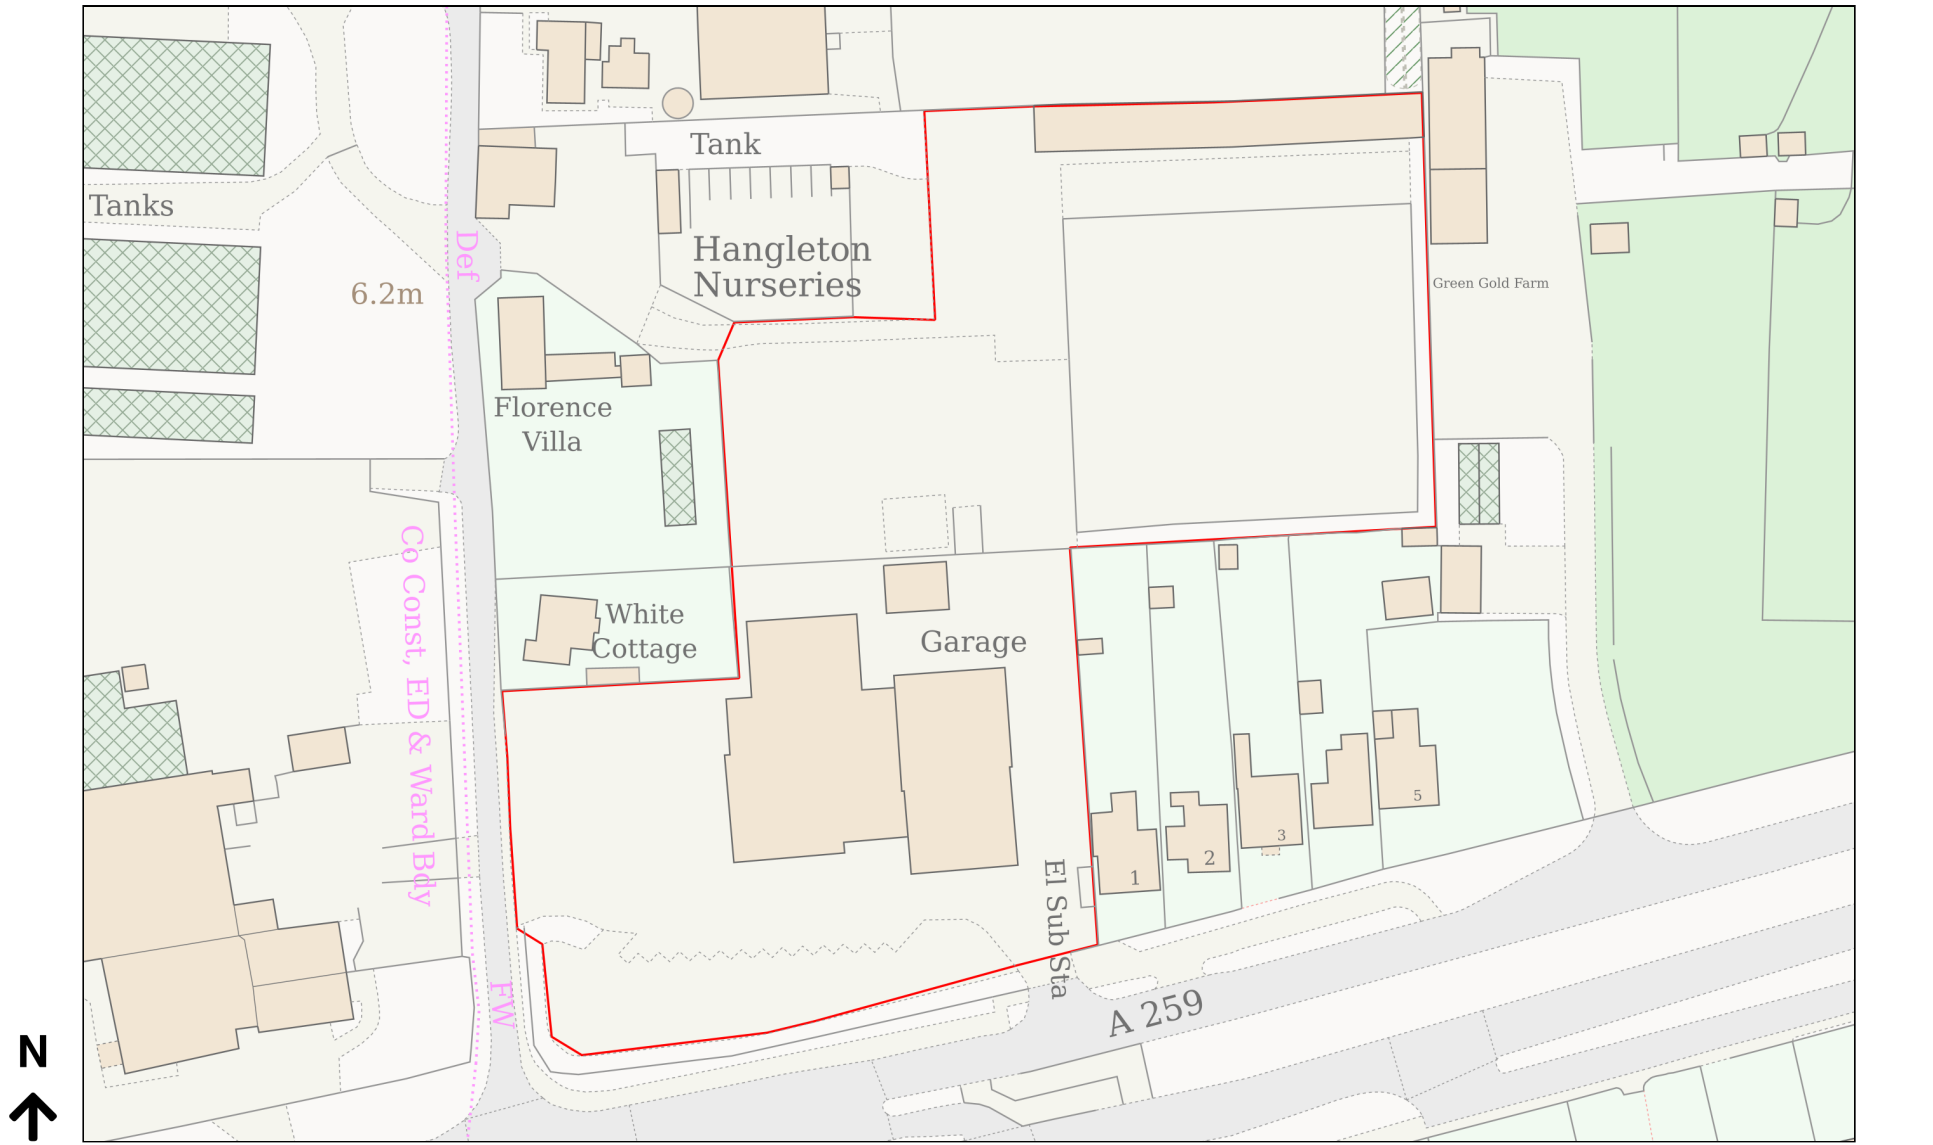

# Location Plan

Site Address: Easting: 508943 Northing: 103450

Date Produced: 21-Aug-2025

Scale: 1:1250 @A4

Planning Portal Reference: PP-14245095v1