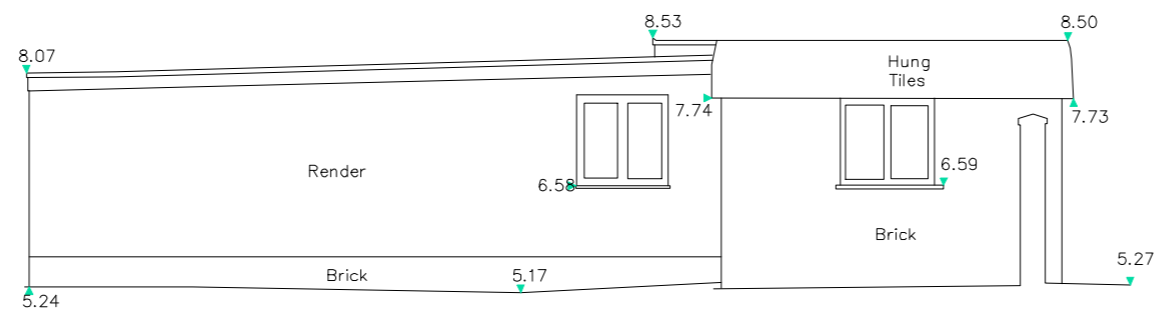

Datum 4.00m  
Elevation 1

Datum 4.00m  
Elevation 2

Datum 4.00m  
Elevation 3

Datum 4.00m  
Elevation 4

© jbarchitecture, all rights reserved.  
Use figured dimensions only.  
All dimensions are to be checked on site before any work is carried out. Please contact the Architect immediately regarding any discrepancies discovered on site.

Rev.	Notes	Date
 <b>JB ARCHITECTURE</b> The Bricks, Manor Farm Barns Chichester, West Sussex, PO20 7PL  T: 01243 785342 E: admin@jbarch.co.uk W: www.jbarch.co.uk		
Project The Old Butchers Flat Climping Street, Climping, BN17 5RQ		
Drawing Existing Elevations		
Drawn By JP	Scale 1:100 @ A3	
Date March 2025	Revision	
Drawing No. DPA - 004		