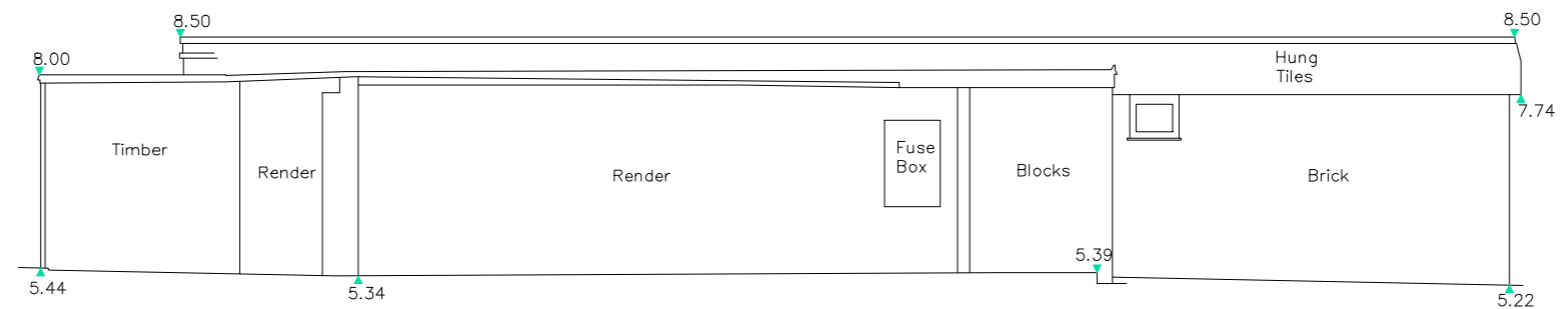

Datum 4.00m  
Elevation 1

Datum 4.00m  
Elevation 2

Datum 4.00m  
Elevation 3

Datum 4.00m  
Elevation 4

© jbarchitecture, all rights reserved.  
Use figured dimensions only.  
All dimensions are to be checked on site before any work is carried out. Please contact the Architect immediately regarding any discrepancies discovered on site.

Rev.	Notes	Date
 <b>JB ARCHITECTURE</b> The Bricks, Manor Farm Barns Chichester, West Sussex, PO20 7PL  T: 01243 785342 E: admin@jbarch.co.uk W: www.jbarch.co.uk		
Project The Old Butchers Flat Climping Street, Climping, BN17 5RQ		
Drawing Existing Elevations		
Drawn By JP	Scale 1:100 @ A3	
Date March 2025	Revision	
Drawing No. DPA - 004		