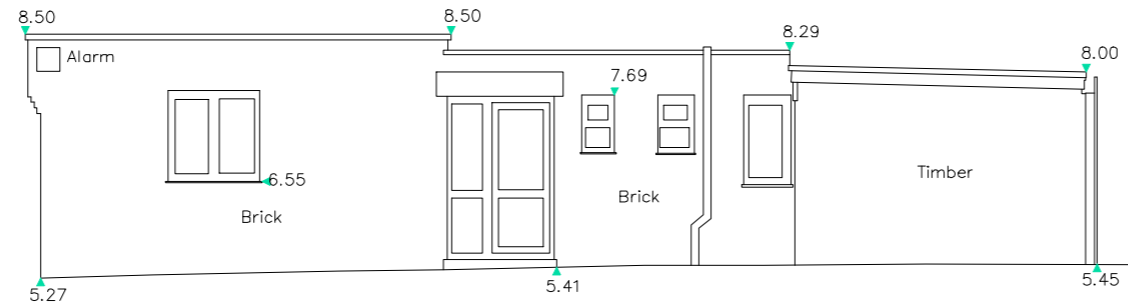

Datum 4.00m  
Elevation 1

Datum 4.00m  
Elevation 2

Datum 4.00m  
Elevation 3

Datum 4.00m  
Elevation 4

© jbarchitecture, all rights reserved.  
Use figured dimensions only.  
All dimensions are to be checked on site before any work is carried out. Please contact the Architect immediately regarding any discrepancies discovered on site.

Rev.	Notes	Date
 <b>JB ARCHITECTURE</b> The Bricks, Manor Farm Barns Chichester, West Sussex, PO20 7PL  T: 01243 785342 E: admin@jbarch.co.uk W: www.jbarch.co.uk		
Project The Old Butchers Flat Climping Street, Climping, BN17 5RQ		
Drawing Existing Elevations		
Drawn By JP	Scale 1:100 @ A3	
Date March 2025	Revision	
Drawing No. DPA - 004		