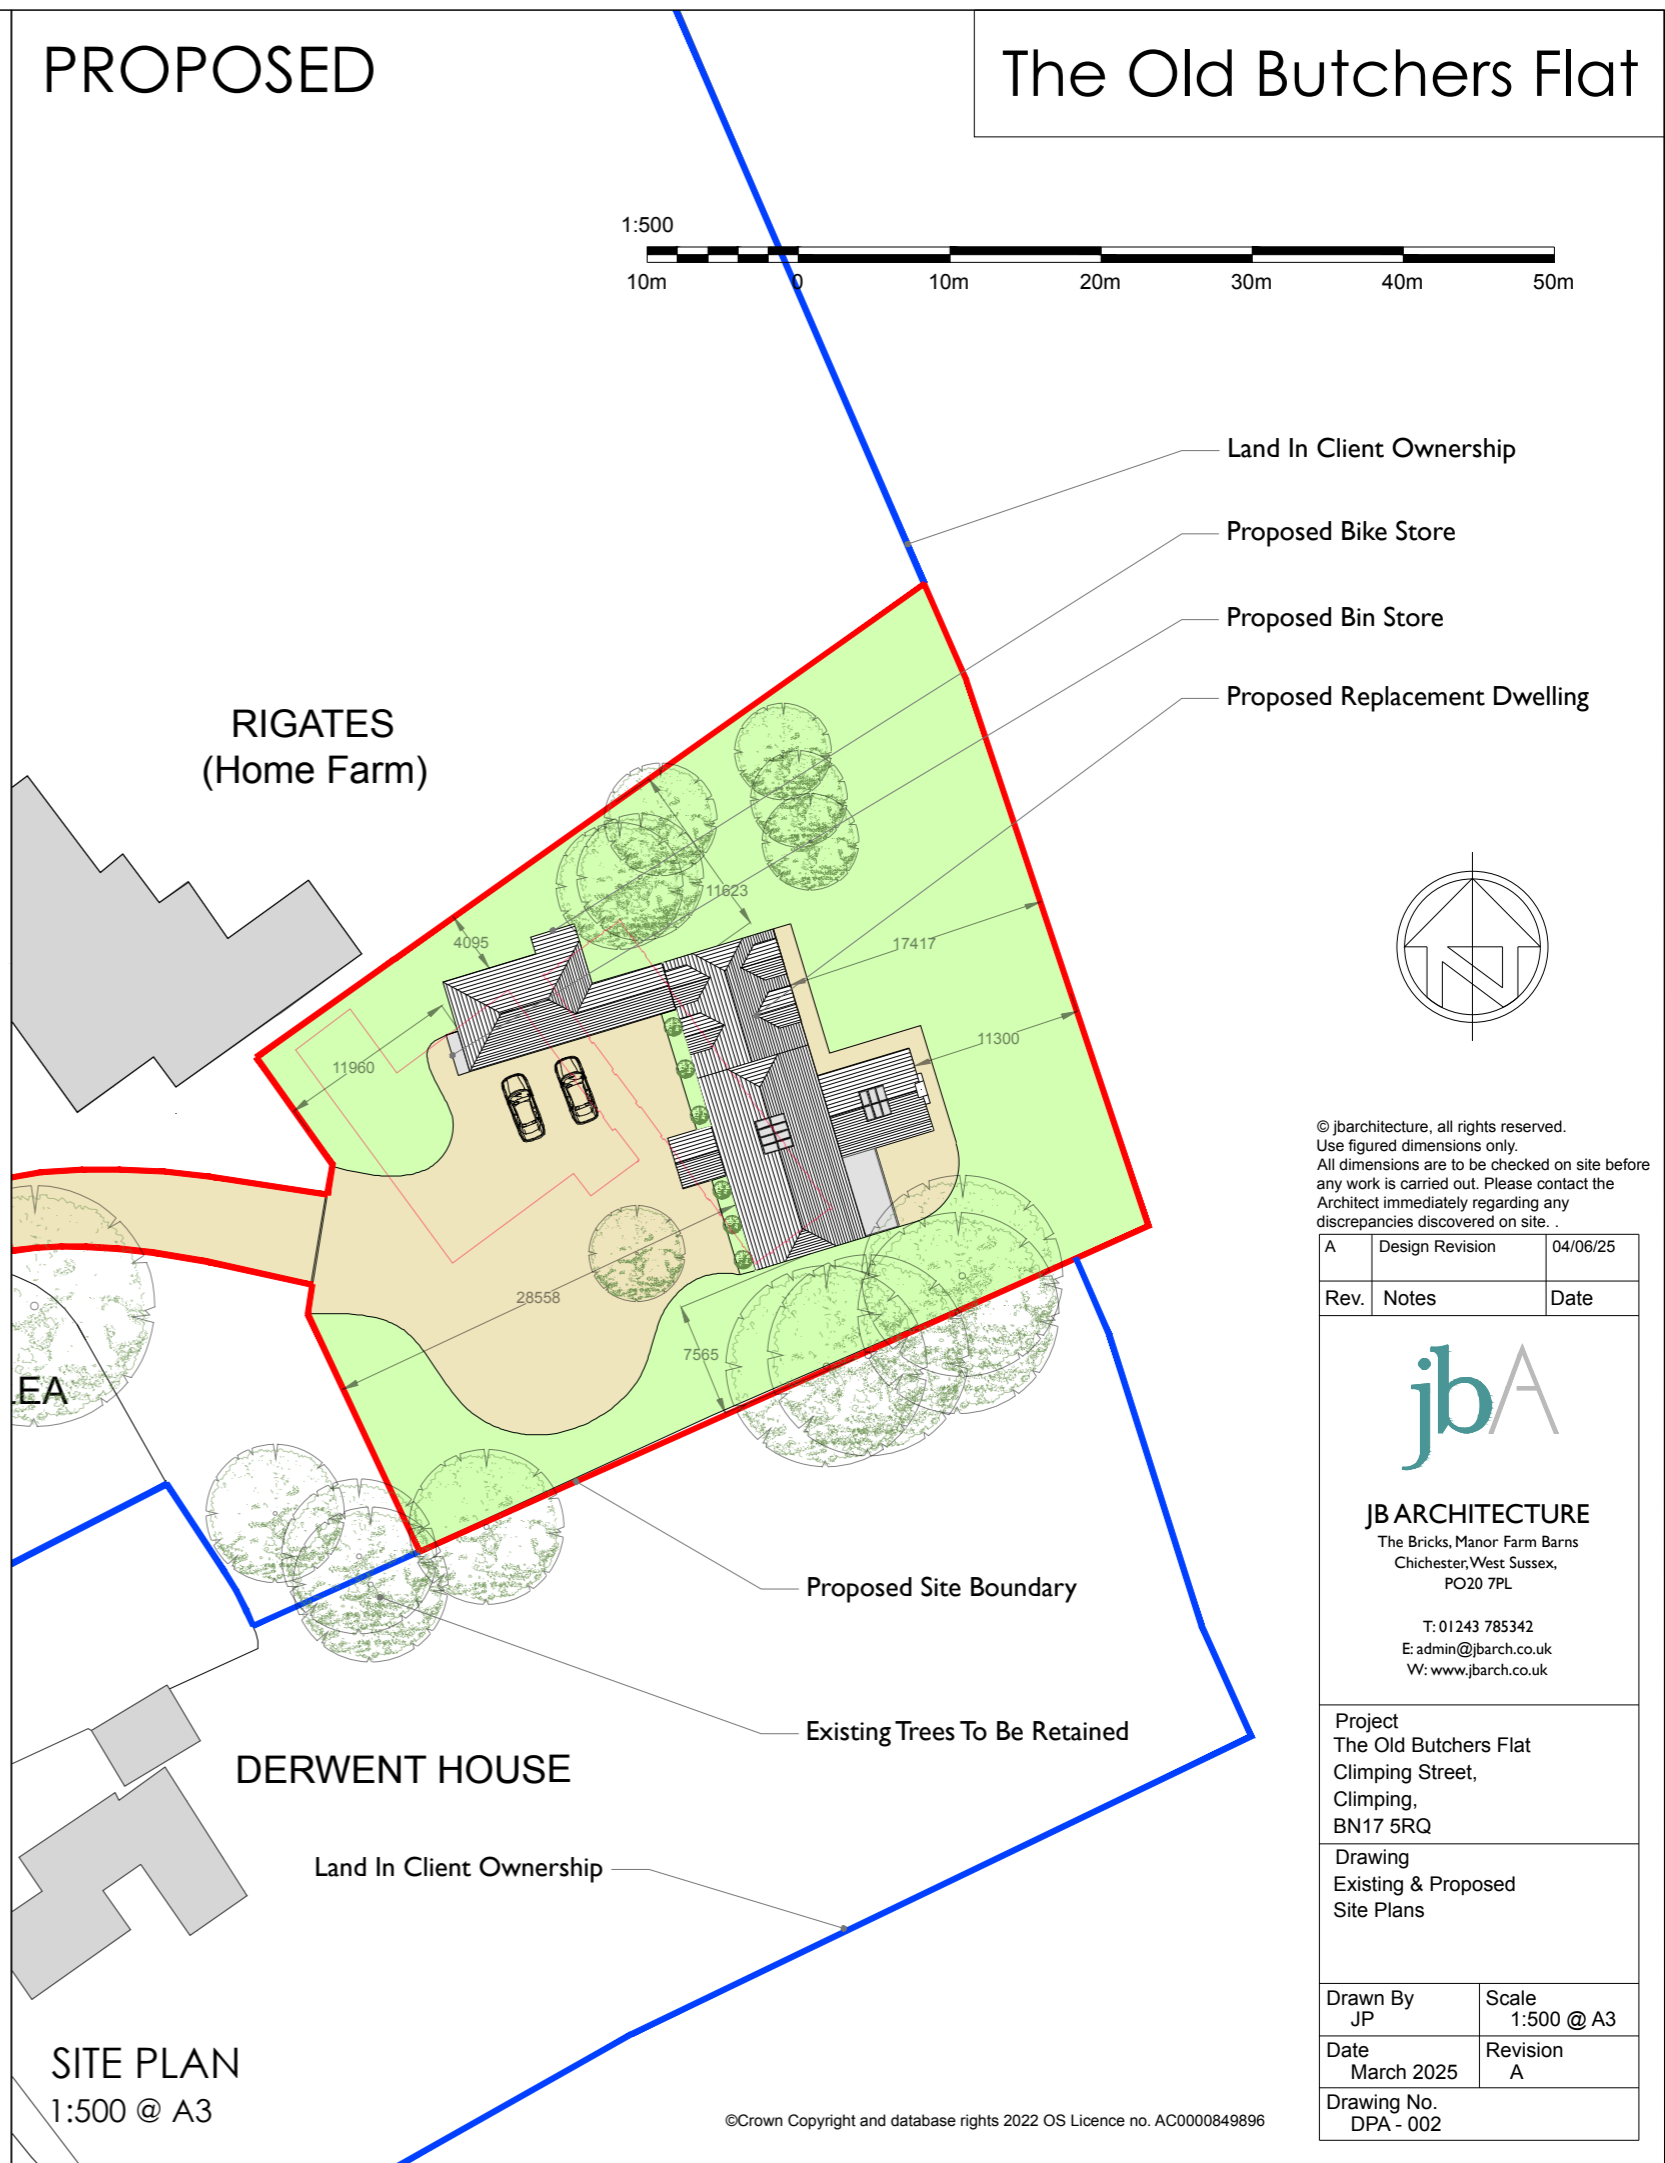

EXISTING

PROPOSED

The Old Butchers Flat

© jbachitecture, all rights reserved.
Use figured dimensions only.
All dimensions are to be checked on site before any work is carried out. Please contact the Architect immediately regarding any discrepancies discovered on site.

Rev.	Notes	Date
A	Design Revision	04/06/25

JB ARCHITECTURE
The Bricks, Manor Farm Barns
Chichester, West Sussex,
PO20 7PL
T: 01243 785342
E: admin@jbarch.co.uk
W: www.jbarch.co.uk

Project
The Old Butchers Flat
Climping Street,
Climping,
BN17 5RQ

Drawing
Existing & Proposed
Site Plans

Drawn By JP	Scale 1:500 @ A3
Date March 2025	Revision A
Drawing No. DFA - 002	