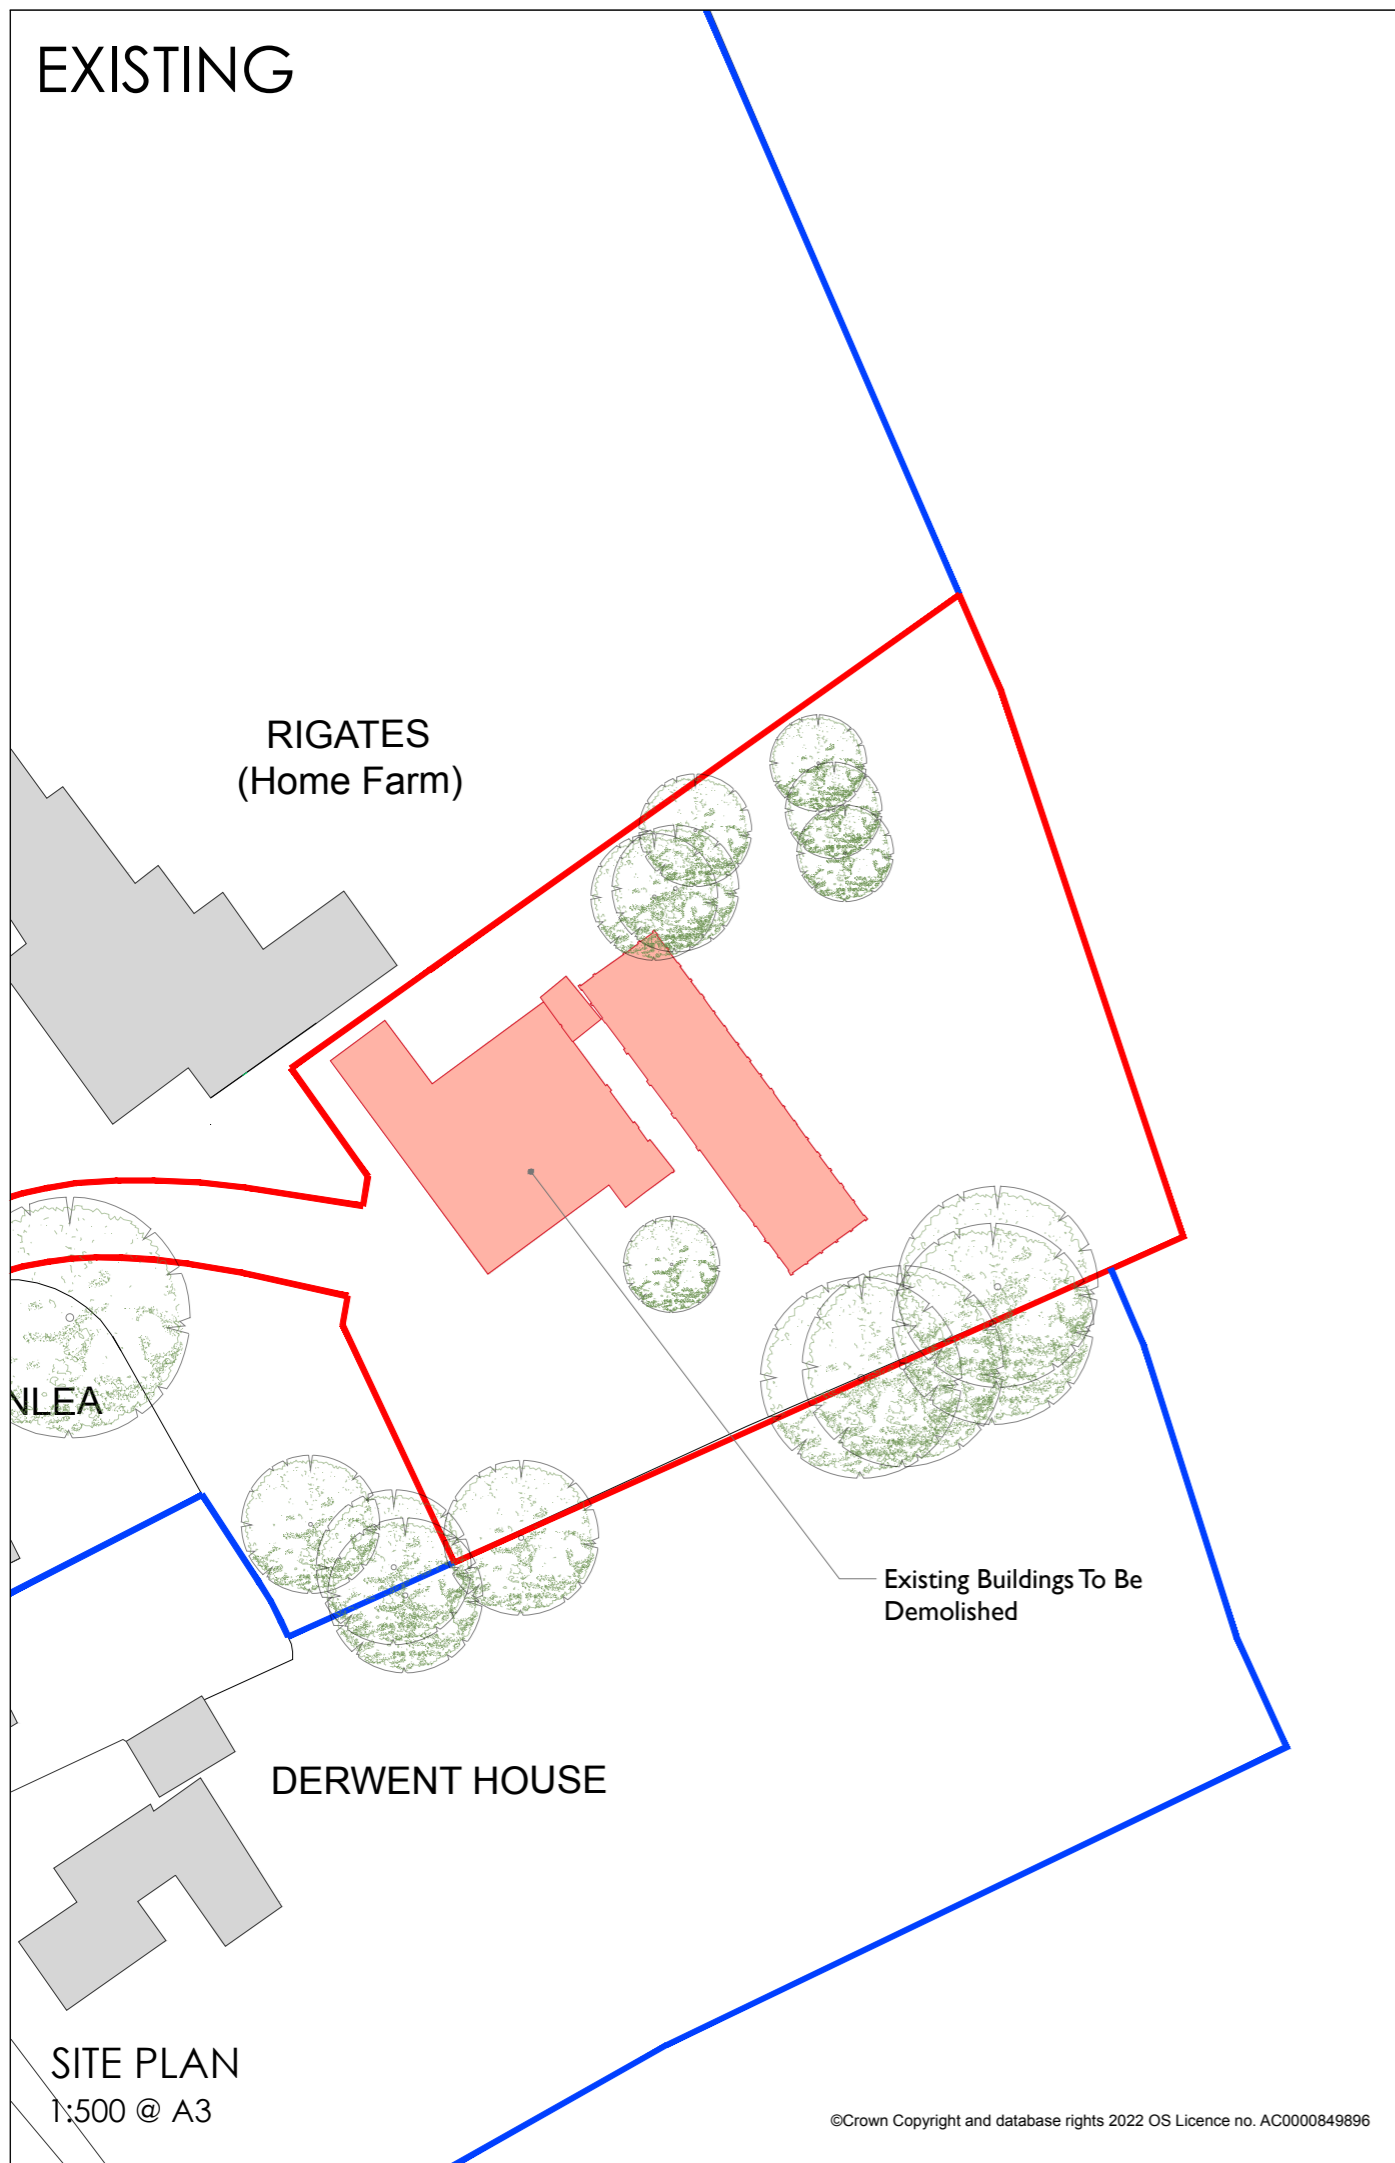

EXISTING

PROPOSED

The Old Butchers Flat

© jbachitecture, all rights reserved.
Use figured dimensions only.
All dimensions are to be checked on site before any work is carried out. Please contact the Architect immediately regarding any discrepancies discovered on site.

Rev.	Notes	Date
A	Design Revision	04/06/25

JB ARCHITECTURE
The Bricks, Manor Farm Barns
Chichester, West Sussex,
PO20 7PL
T: 01243 785342
E: admin@jbarch.co.uk
W: www.jbarch.co.uk

Project
The Old Butchers Flat
Climping Street,
Climping,
BN17 5RQ

Drawing
Existing & Proposed
Site Plans

Drawn By JP	Scale 1:500 @ A3
Date March 2025	Revision A
Drawing No. DFA - 002	