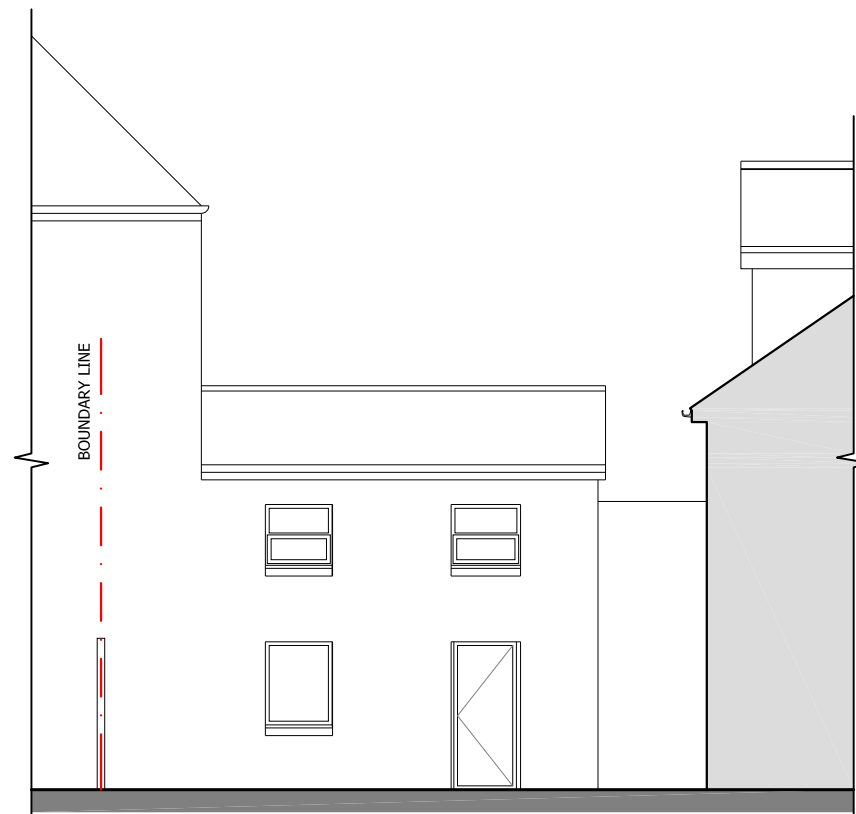

EXISTING NORTH-WEST
FACING ELEVATION

EXISTING SOUTH-WEST
FACING ELEVATION

EXISTING SOUTH-EAST
SECTIONAL ELEVATION

EXISTING NORTH-EAST
FACING ELEVATION

4 GATEHOUSE MEWS, SUDLEY ROAD,
BOGNOR REGIS, PO21 1FJ
SHEET PL 104

EXISTING ELEVATIONS
(SC. 1:100 @ A3)

20.05.2025