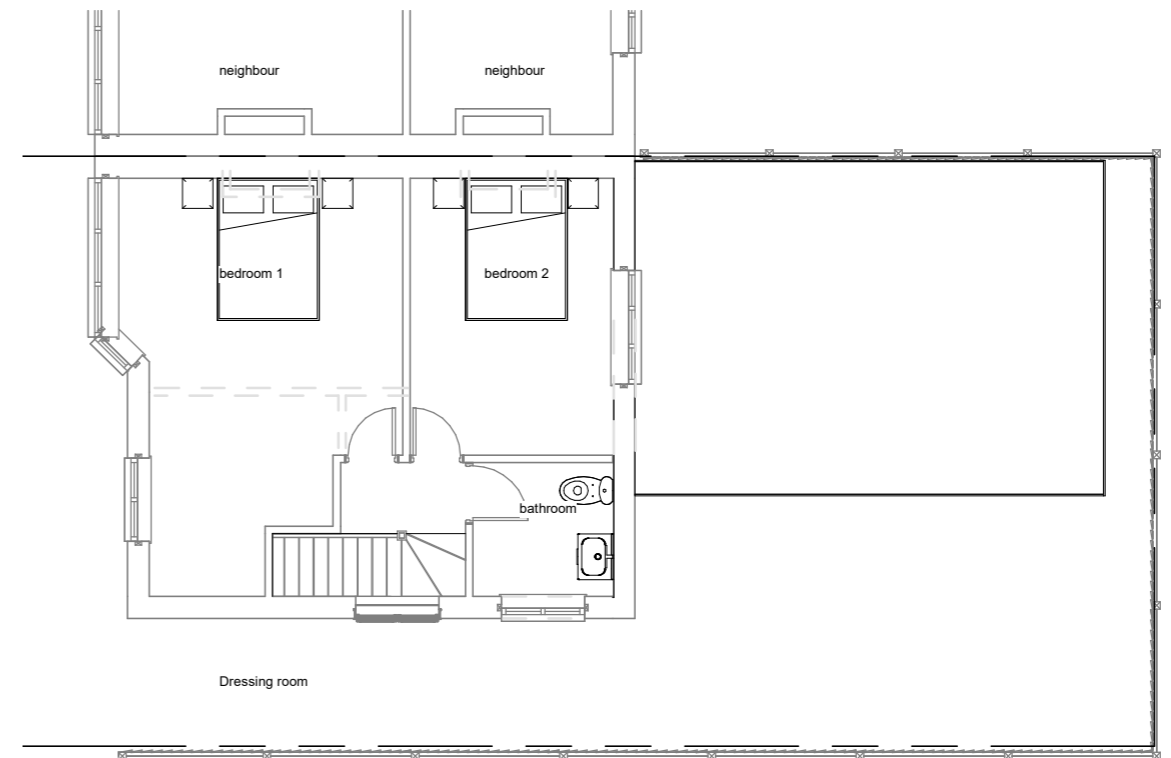

Existing First Floor

Proposed First Floor

Proposed First Floor Option

All measurement to be checked on site prior to any comment

Parkers Design Limited - The Studio @ 90, PO9 2PR

www.pexd.co.uk - info@parkersdesign.com - 07776 008822

PROJECT	9 Lyon Street PO21 1BW		CLIENT	Chen	
SHEET	First Floor		Date	Issue Date	Scale (@ A3) 1 : 100
			Drawn by	SW	DRAWING NUMBER
			Checked by	SR	P 2
					REV