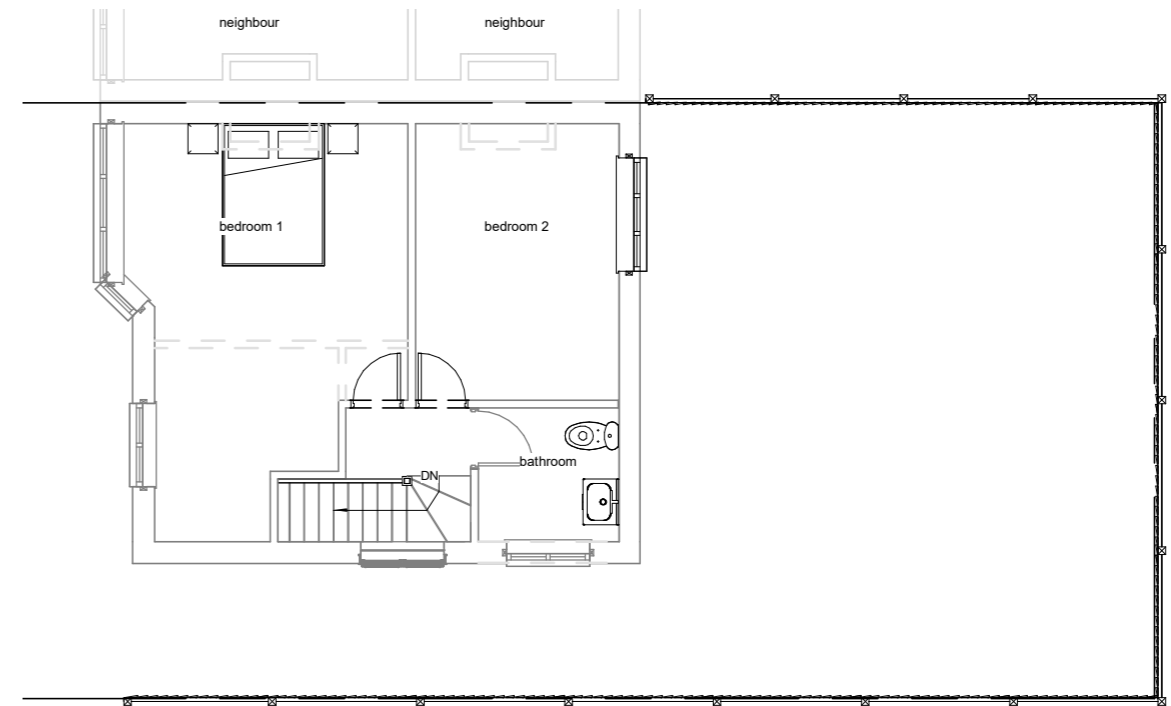

Existing First Floor

Proposed First Floor

Proposed First Floor Option

All measurement to be checked on site prior to any comment

Parkers Design Limited - The Studio @ 90, PO9 2PR

www.pexd.co.uk - info@parkersdesign.com - 07776 008822

PROJECT	9 Lyon Street PO21 1BW		CLIENT	Chen	
SHEET	First Floor		Date	Issue Date	Scale (@ A3) 1 : 100
			Drawn by	SW	DRAWING NUMBER
			Checked by	SR	P 2
					REV