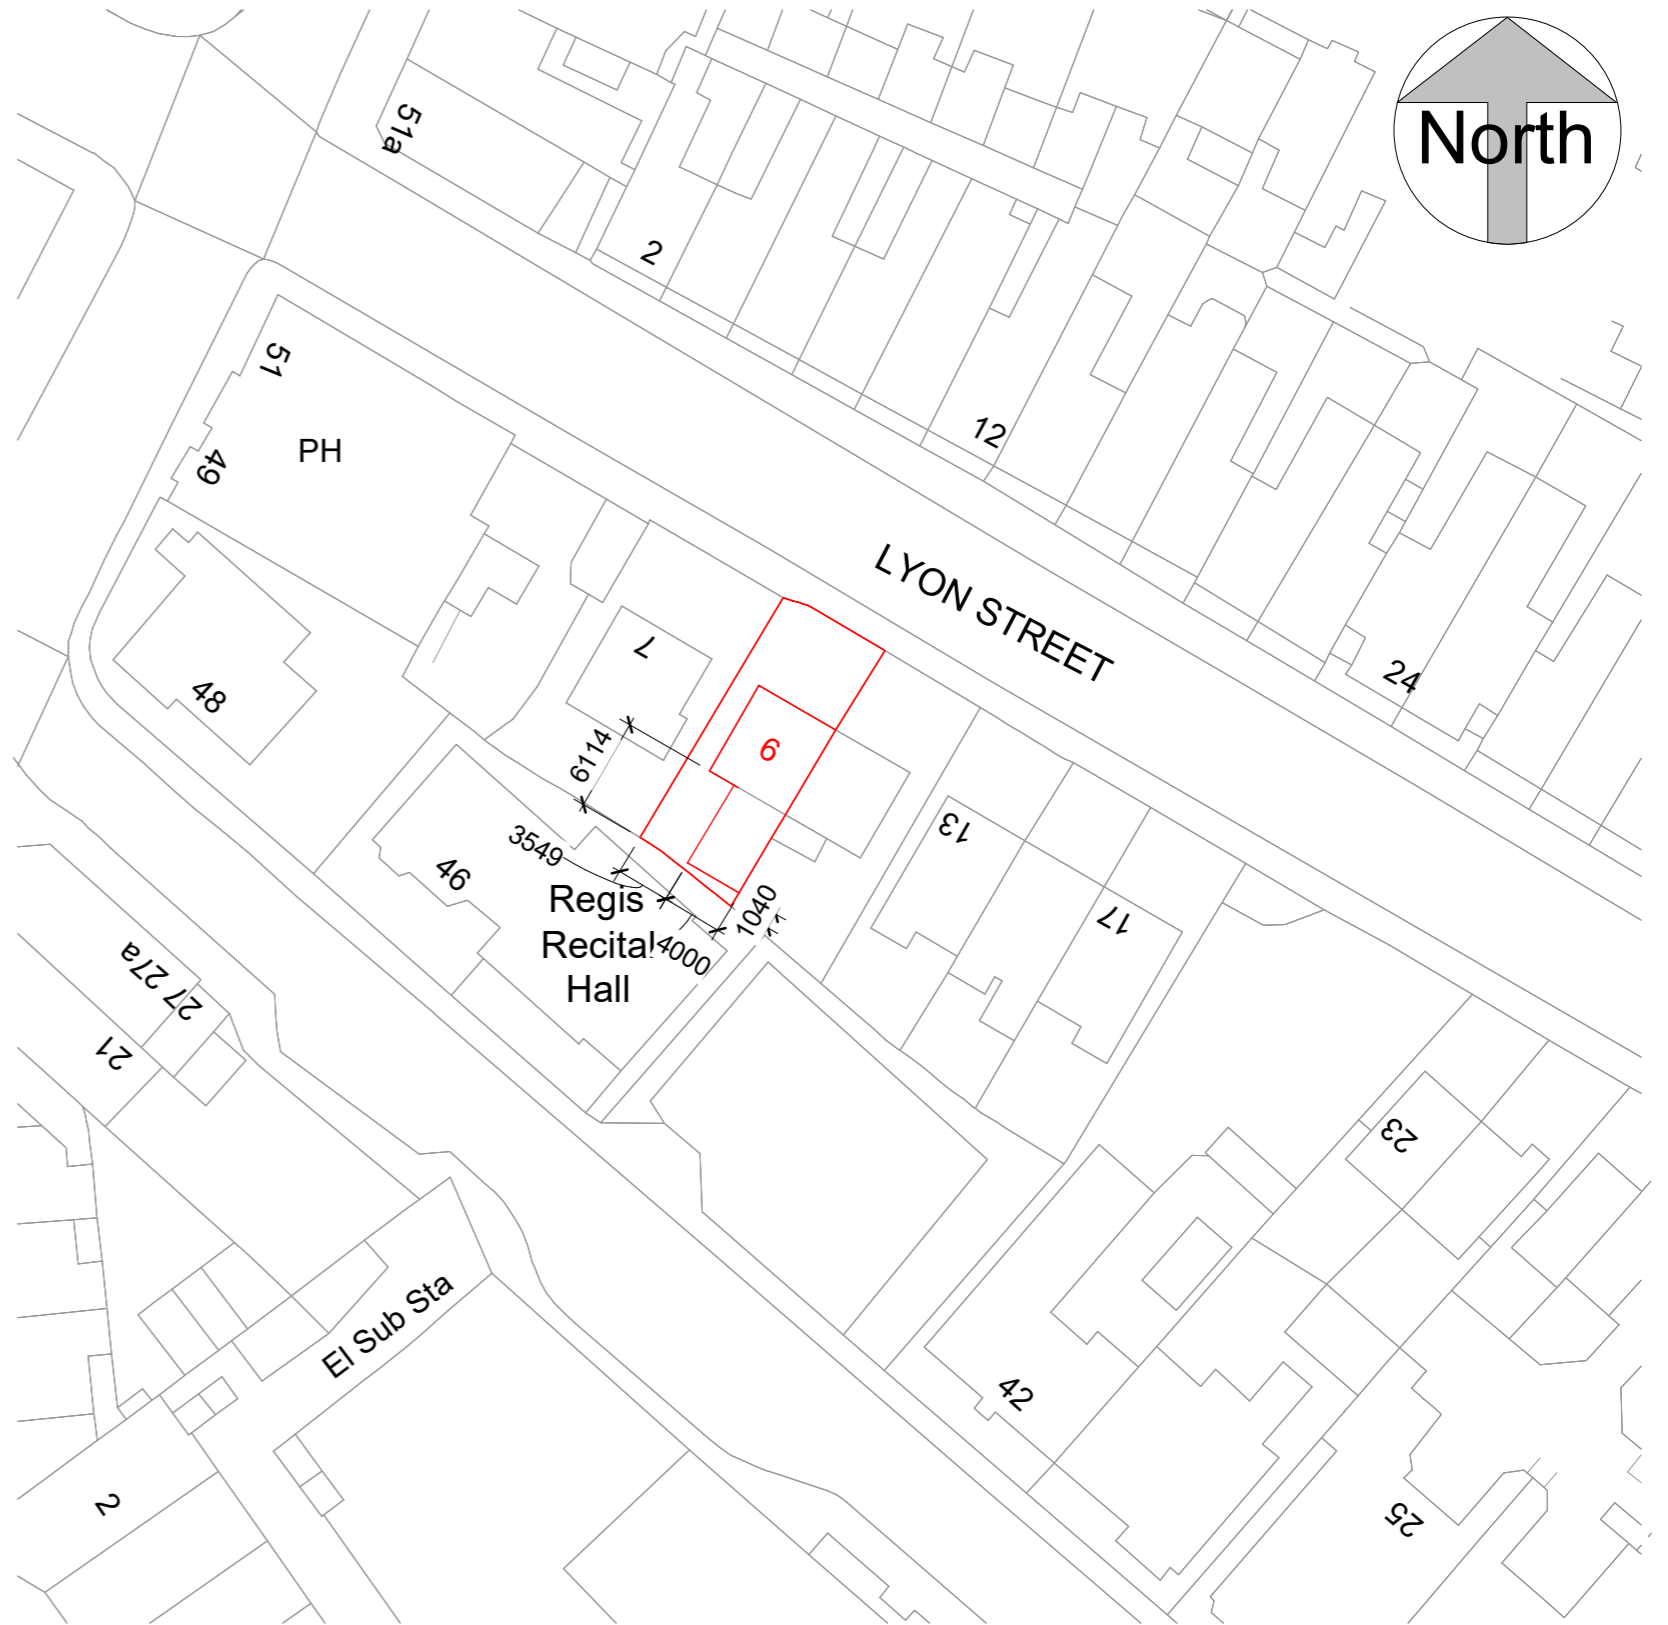

Location Plan

1:1250

Block Plan

1:500

ReQuestAPIan
Map number: TQRQM24304082202821
Title: 9 Lyon Street, PO21 1BW
Map Produced for: Parkers Design
© Crown copyright and database rights 2024 OS 100042766

1:500		50
1:200		20
1:100		10
1:50		5

All measurement to be checked on site prior to any comment

Parkers Design Limited - The Studio @ 90, PO9 2PR www.pexd.co.uk - info@parkersdesign.com - 07776 008822

PROJECT	9 Lyon Street PO21 1BW		CLIENT	Chen	
SHEET	Site Plan		Date	Issue Date	Scale (@ A3) As indicated
			Drawn by	SW	DRAWING NUMBER
			Checked by	SR	P 0
		REV			