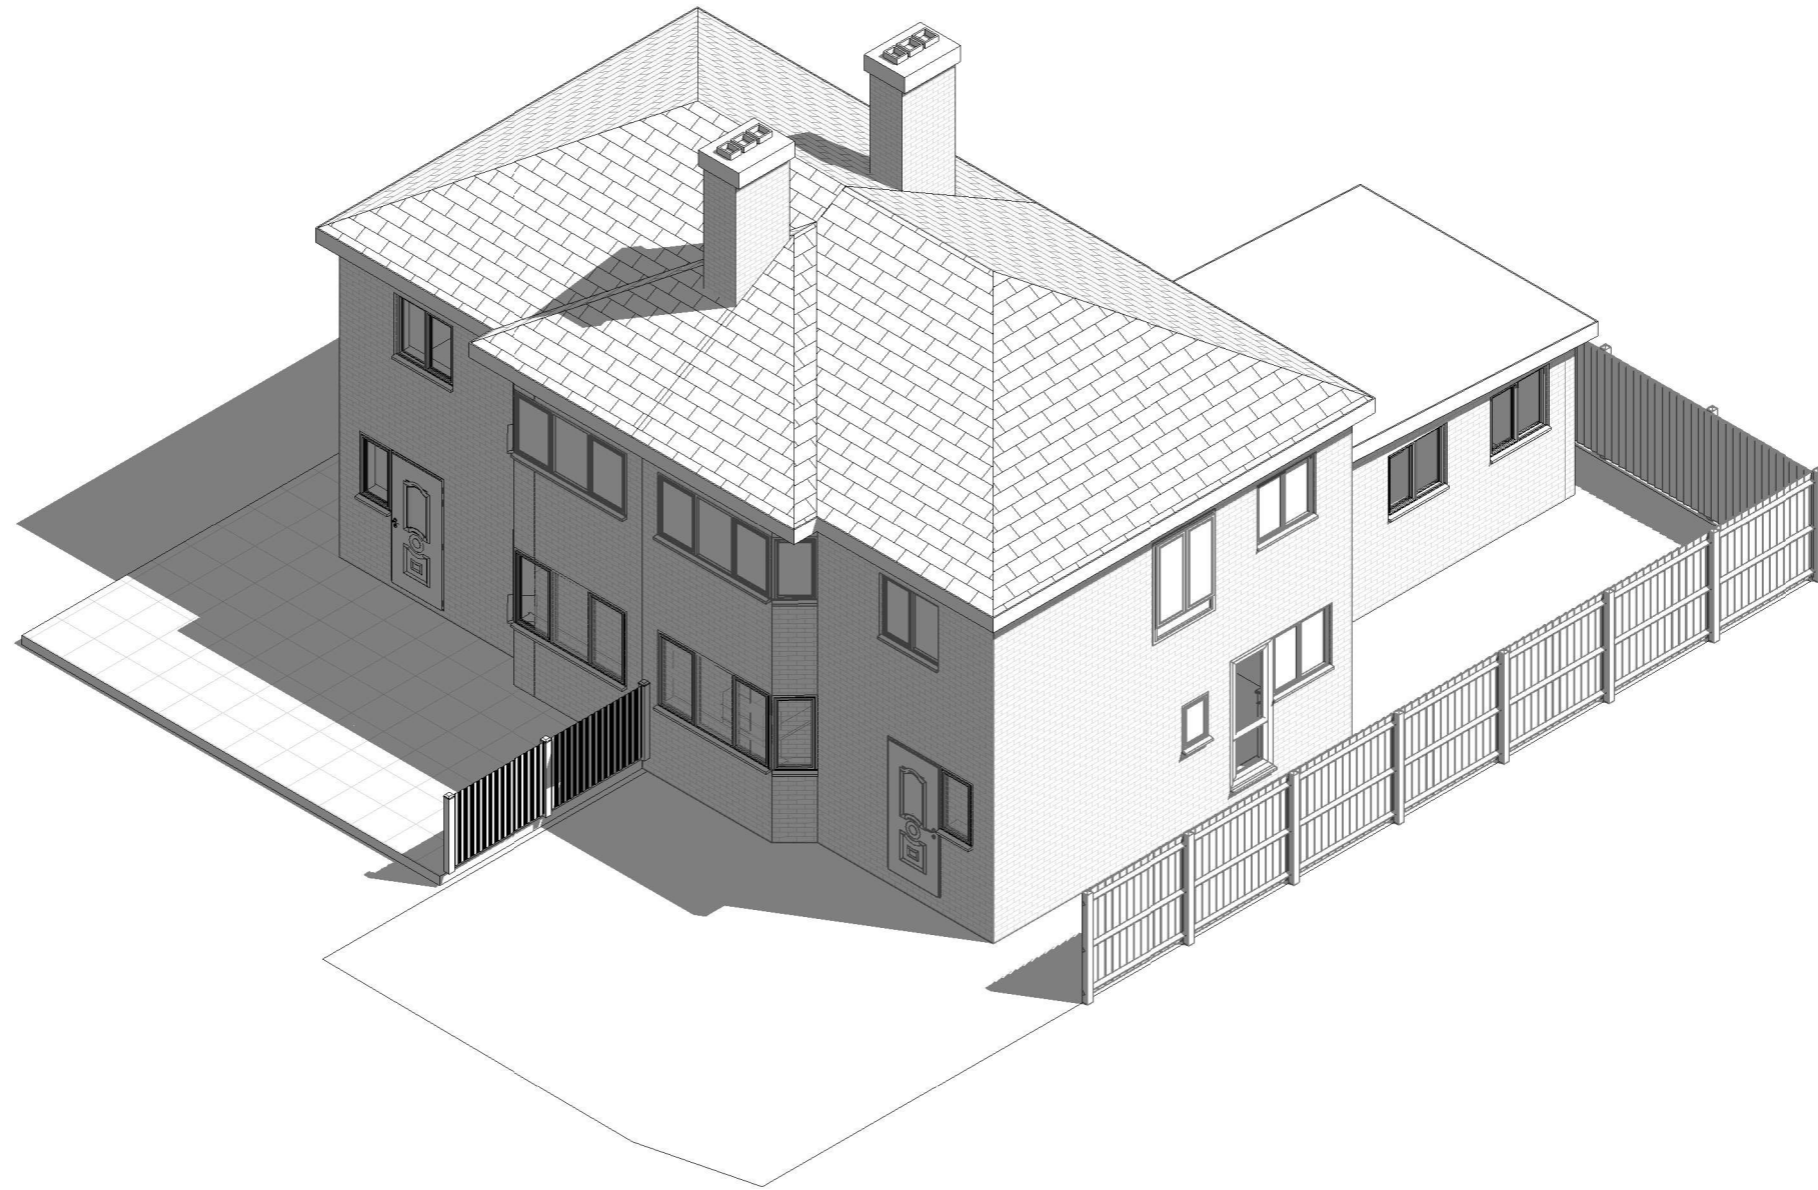

Proposed 3D 1

All measurement to be checked on site prior to any comment

Parkers Design Limited - The Studio @ 90, PO9 2PR

www.pexd.co.uk - info@parkersdesign.com - 07776 008822

| | | | | | |
|---------|---------------------------|--|------------|------------|----------------|
| PROJECT | 9 Lyon Street PO21 1BW | | CLIENT | Chen | |
| SHEET | 3D 1 | | Date | Issue Date | Scale (@ A3) |
| | | | Drawn by | SW | DRAWING NUMBER |
| | | | Checked by | SR | P 5 |
| | | | | | REV |