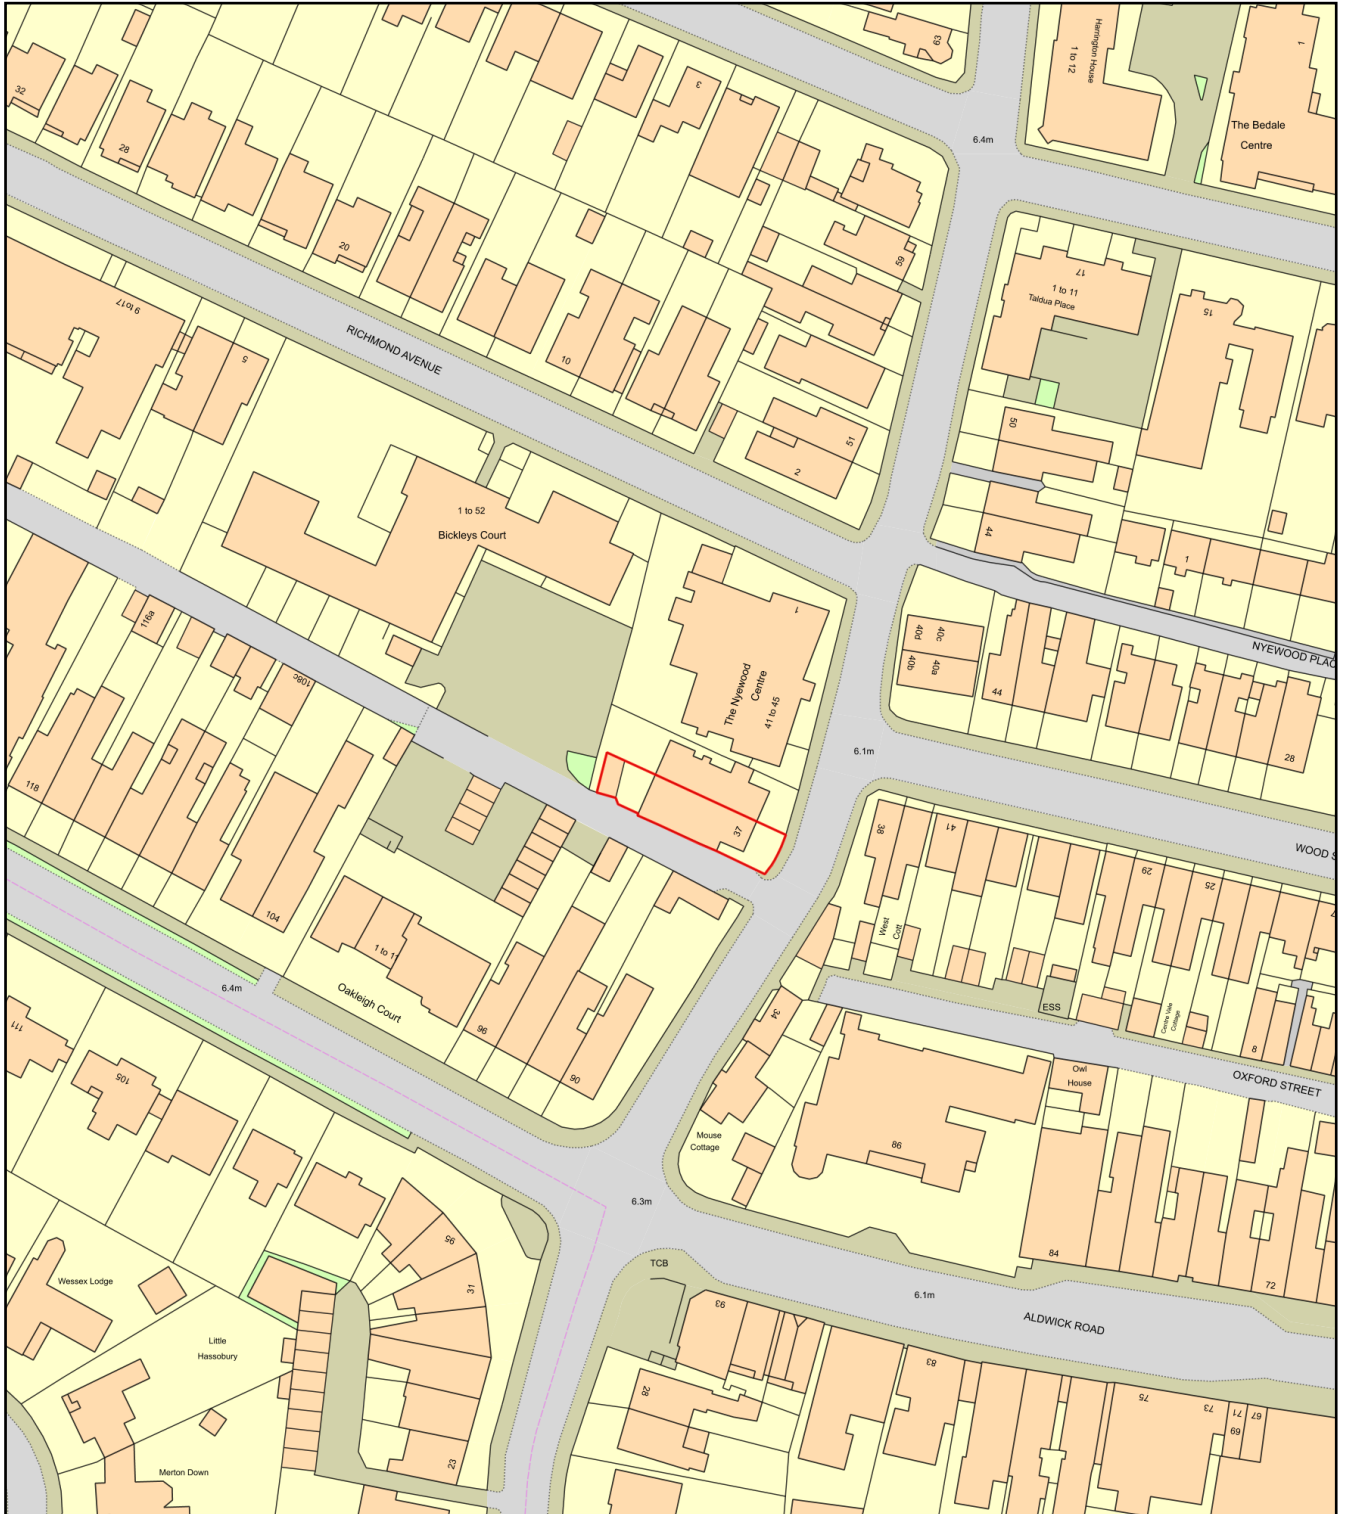

37 Nyewood, Road - Location Plan

Plan Produced for: **Applecore PDM**

Date Produced: 20 Jan 2026

Plan Reference Number: TQRQM26020104715098

Scale: 1:1250 @ A4