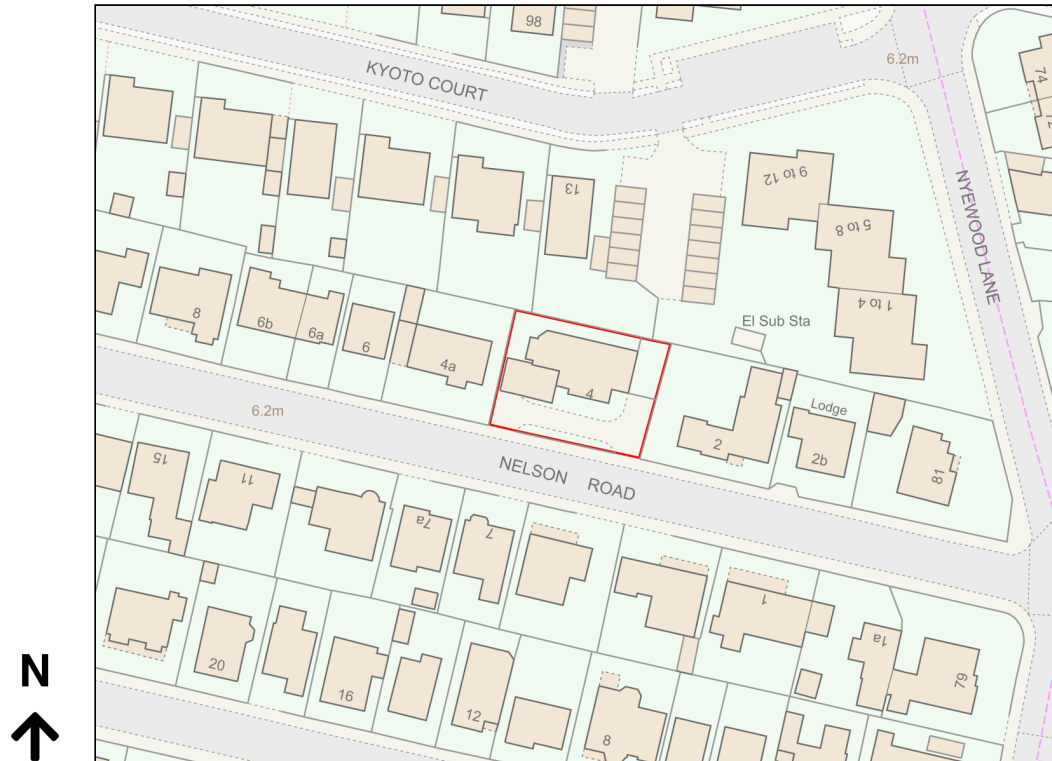

Location Plan

Site Address: Flat 1, 4, Nelson Road, Bognor Regis, PO21 2RY

Date Produced: 19-Apr-2024

Scale: 1:1250 @A4

Planning Portal Reference: PP-12993581v1