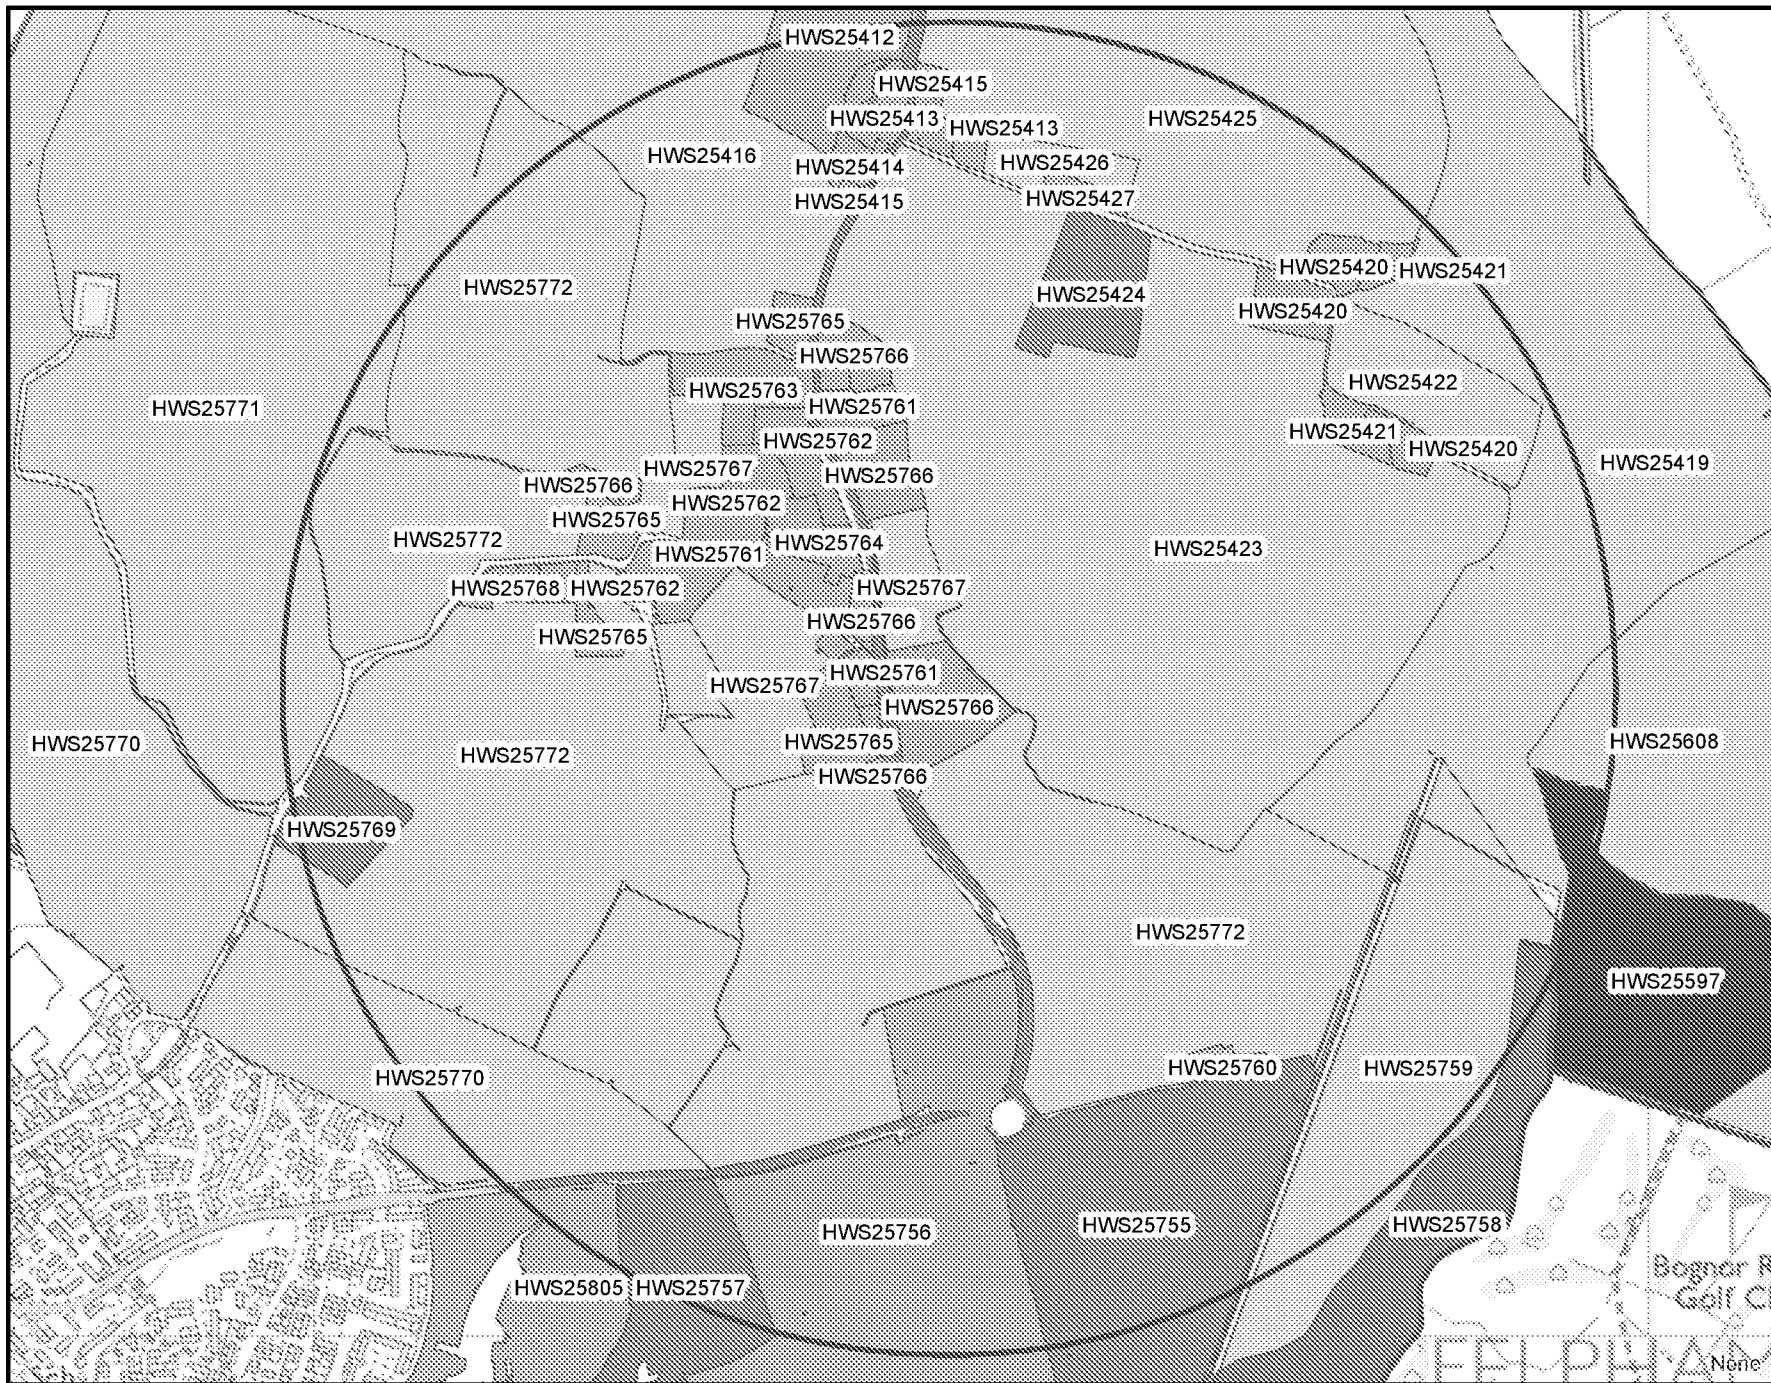

# 1km Radial Search centred on Land to the Rear of Regal House, Bersted - Historic Landscape Characterisation Broad Character Type

Reproduced from or based upon 2019 Ordnance Survey mapping with permissions of the Controller of HMSO  
 © Crown Copyright reserved.  
 Unauthorised reproduction infringes Crown copyright and may lead to prosecution or civil proceedings  
 West Sussex County Council Licence No. 100023447

Reproduction of this map and WSCC HER data will not be permitted

## Legend

- 1km Radial Search Area
- HLC**
- BroadType**
- Communications
- Fieldscapes
- Horticulture
- Industry
- Recreation
- Settlement
- Parish Boundary
- District Boundary