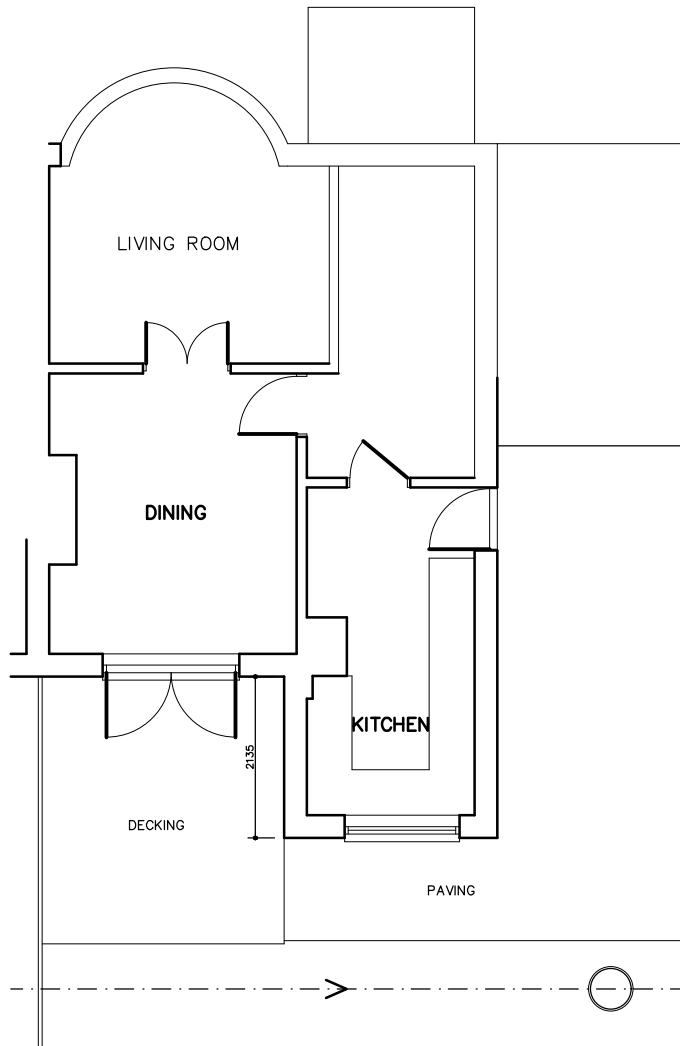

SCALE 1:100 @ A4

FOR MR & MRS GLAISTER		
SITE 23 GREENCOURT DRIVE, BOGNOR REGIS, WEST SUSSEX, PO21 5EU		
TITLE EXISTING & PROPOSED FLOOR PLANS		
SCALE 1:100 @ A4	DRAWN AH 01/25	DRAWING NO. 02 REV