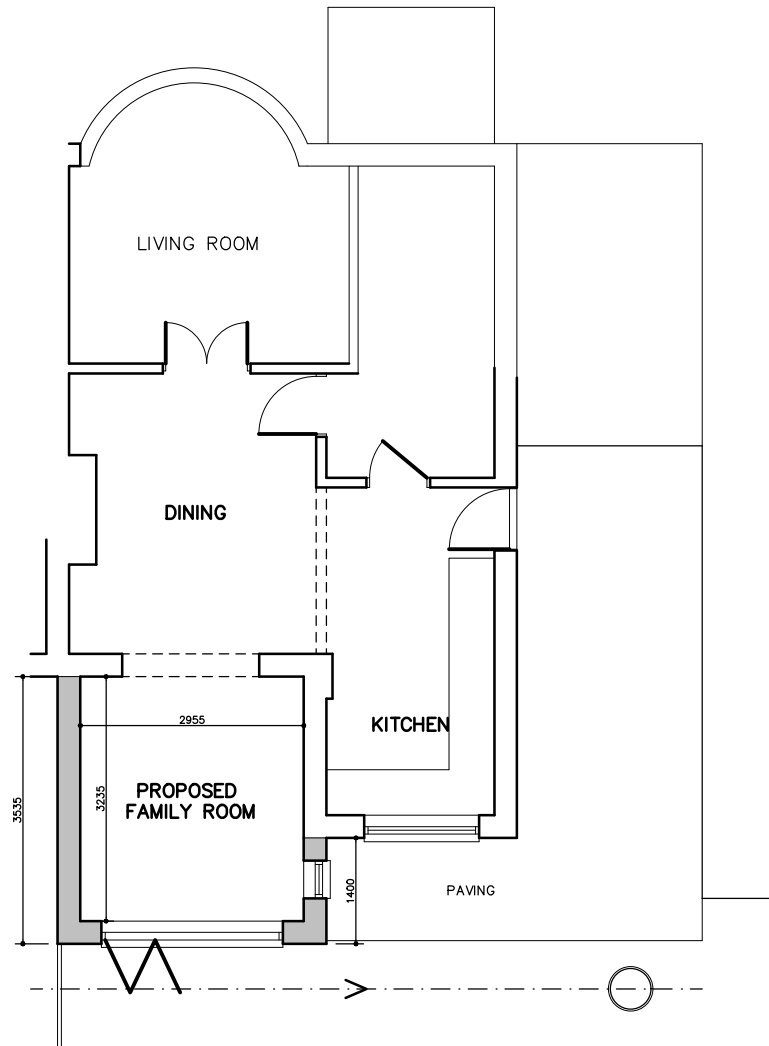

SCALE 1:100 @ A4

FOR MR & MRS GLAISTER		
SITE 23 GREENCOURT DRIVE, BOGNOR REGIS, WEST SUSSEX, PO21 5EU		
TITLE EXISTING & PROPOSED FLOOR PLANS		
SCALE 1:100 @ A4	DRAWN AH 01/25	DRAWING NO. 02 REV