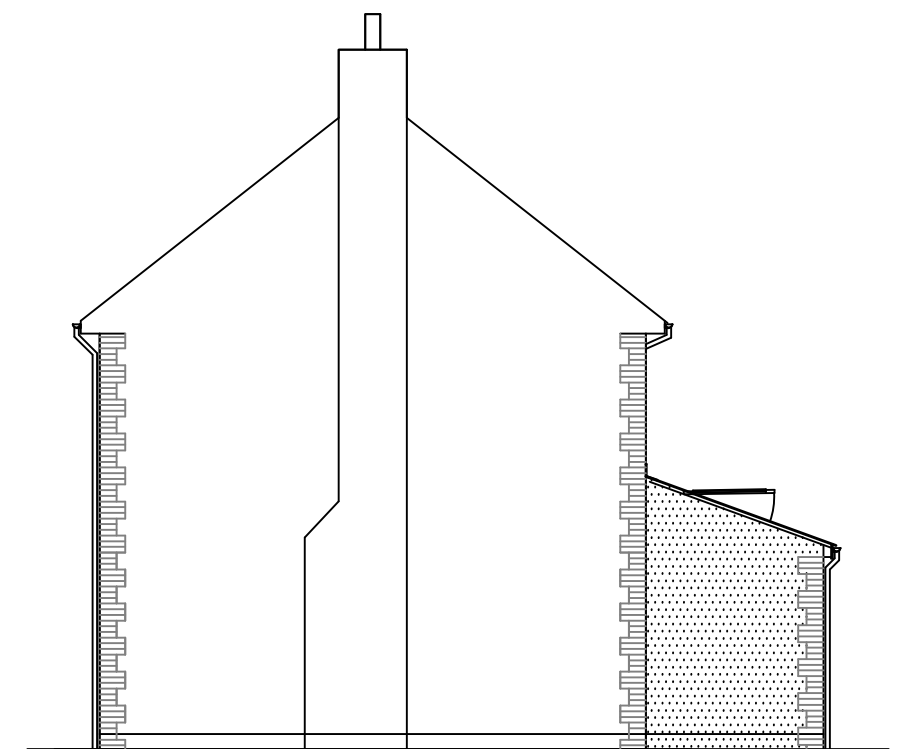

Proposed Side Elevation (East)

Proposed Rear Elevation (South)

Proposed Side Elevation (West)

Aldwick Construction & Design

Cawley Gate, 17 Cawley Road, Chichester, PO19 1XB
 Tel : 01243 779181, Mobile: 07970727506, Fax: 01243 779181
 Email: farhadarabi@hotmail.co.uk

Farhad Aarabi

PROJECT

Proposed single storey rear extension and alterations
 12 Aldbourne Drive Aldwick West Sussex PO21 4NE

TITLE

Proposed Elevations

CLIENT

Mr David Bigger

SCALE

1: 100 at A3 paper size

DATE

21/12/2024

DRAWING NO.

1226 04

rev.