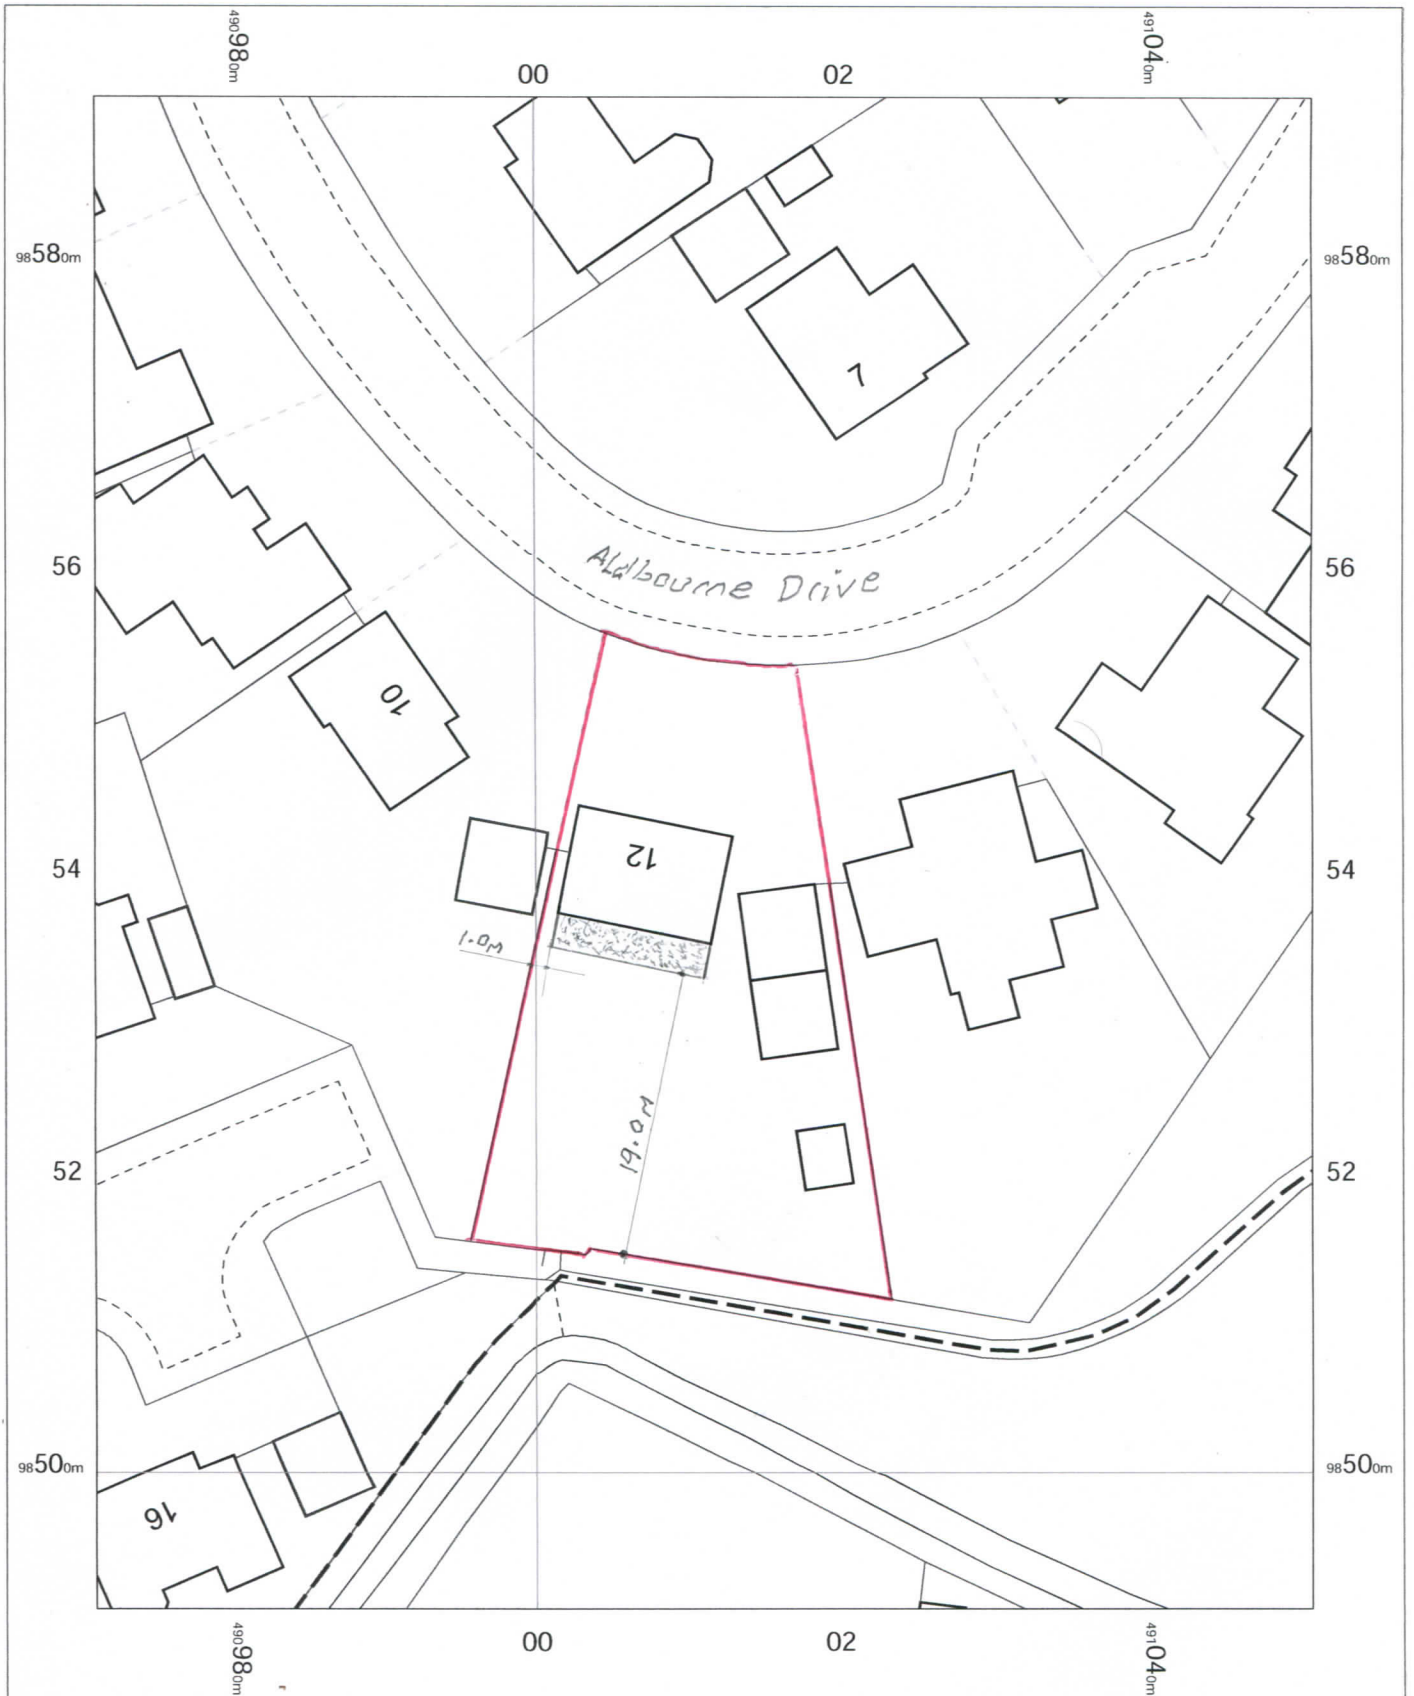

# 12 Aldbourne Drive

12 Aldbourne Drive  
Bognor Regis  
Aldwick  
West Sussex  
PO21 4NE

OS MasterMap 1250/2500/10000 scale  
Thursday, December 19, 2024, ID: MDP-01200006  
[www.mapdataportal.co.uk](http://www.mapdataportal.co.uk)

1:500 scale print at A4, Centre: 491011 E, 98541 N

©Crown Copyright Ordnance Survey. Licence no. 100019980

**MAPS@**  
**Aworth**  
SURVEY CONSULTANTS