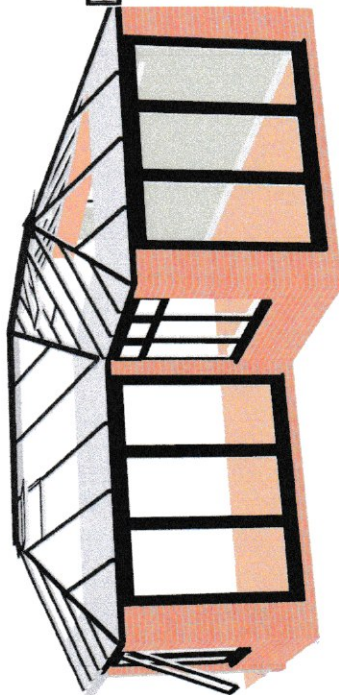

CONSERVATORY LAYOUT

Outside Interests

Tel: 01243 553334

Fax:

CUSTOMER DETAILS

Customer: COOMBER P Shape

Tel:

Fax:

ORDER DETAILS

Order Ref:

Date created: 27/09/2024 0

Drawn by: Mark Moranne

Projection

Internal:

External:

Span

Internal:

External:

Internal Colour: White

External Colour: Smooth Grey

Glazing Material: Conservaglass SMG 4S Blue