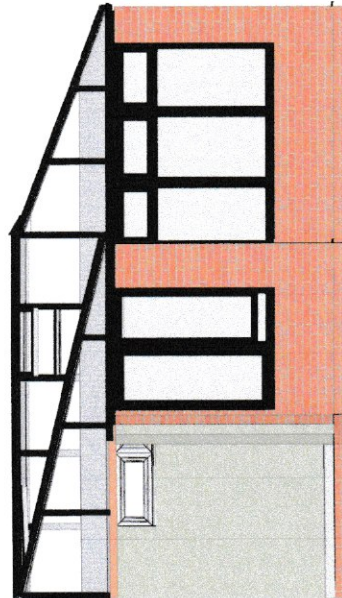

CONSERVATORY LAYOUT

Outside Interests

Tel: 01243 553334

Fax:

CUSTOMER DETAILS

Customer: COOMBER P Shape

Tel:

Fax:

ORDER DETAILS

Order Ref:

Date created: 27/09/2024 0

Drawn by: Mark Moranne

Projection

Internal:

External:

Span

Internal:

External:

Internal Colour: White

External Colour: Smooth Grey

Glazing Material: Conservaglass SMG 4S Blue