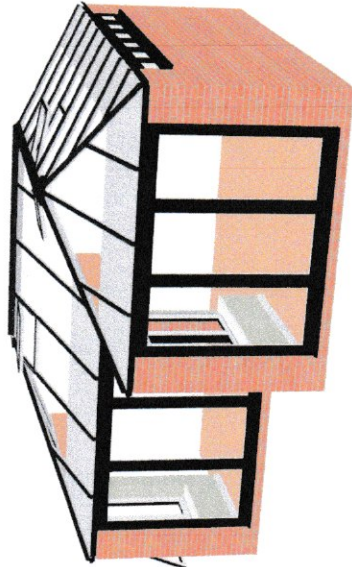

CONSERVATORY LAYOUT

Outside Interests

Tel: 01243 553334

Fax:

CUSTOMER DETAILS

Customer: COOMBER P Shape

Tel:

Fax:

Internal:

External:

Internal Colour: White

External Colour: Smooth Grey

Glazing Material: Conservaglass SMG 4S Blue