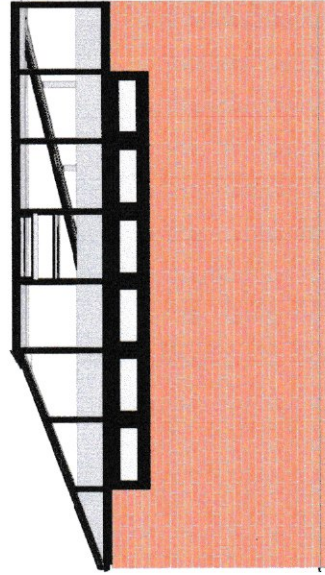

CONSERVATORY LAYOUT

Outside Interests

Tel: 01243 553334

Fax:

CUSTOMER DETAILS

Customer: COOMBER P Shape

Tel:

Fax:

ORDER DETAILS

Order Ref:

Date created: 27/09/2024 0

Drawn by: Mark Moranne

Projection

Internal:

External:

Span

Internal:

External:

Internal Colour: White

External Colour: Smooth Grey

Glazing Material: Conservaglass SMG 4S Blue