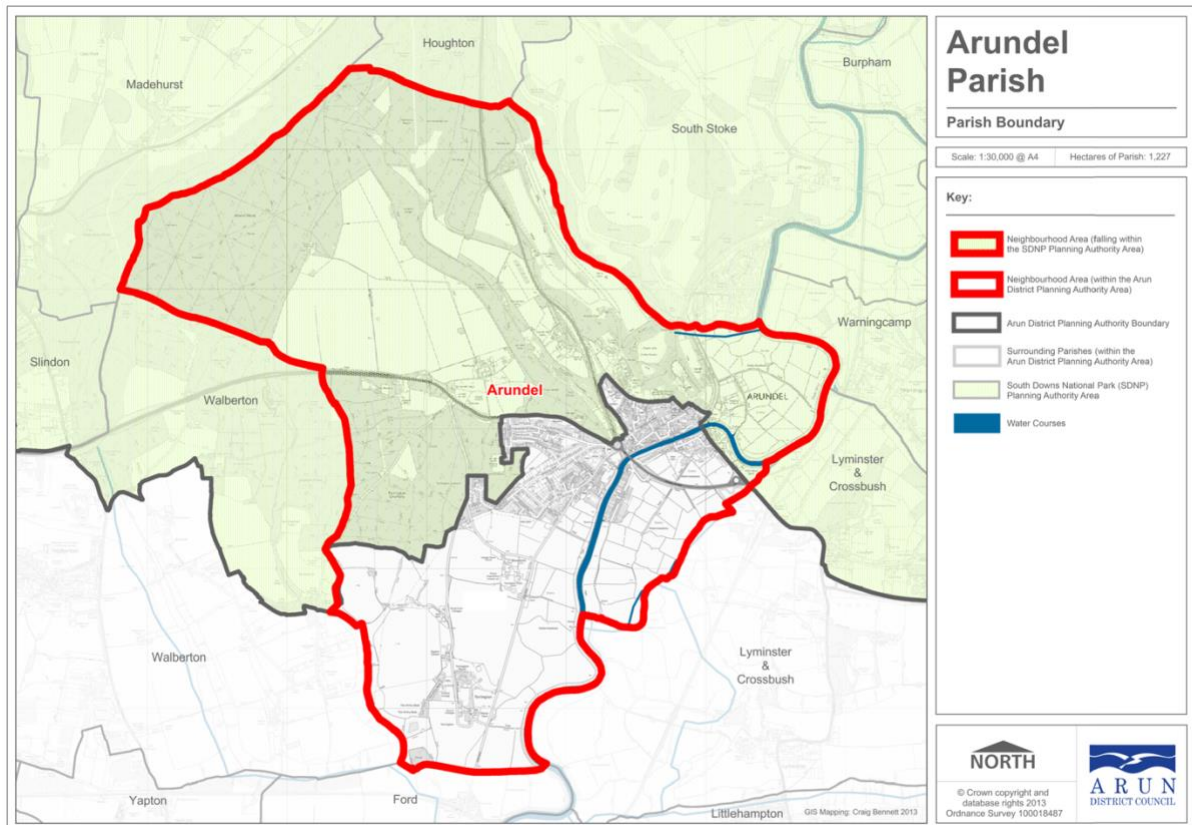

Introduction

This addendum to the Sequential Test has been prepared to provide further evidence in support of the submitted Sequential Test dated May 2025. This follows an officer request for further evidence on the availability of alternative properties in the market that would meet the requirements of the sequential test search, being:

- Sites within Arundel and immediately adjoining parishes, as follows and as shown in the plan extract below:
  - Houghton
  - South Stoke
  - Warningcamp
  - Lyminster and Crossbush
  - Ford
  - Walberton, and
  - Madehurst
- Sites with capacity for 1-3 dwellings and in a location appropriate to include the proposed woodwork workshop use,
- Sites within existing built up area boundaries offered for sale.