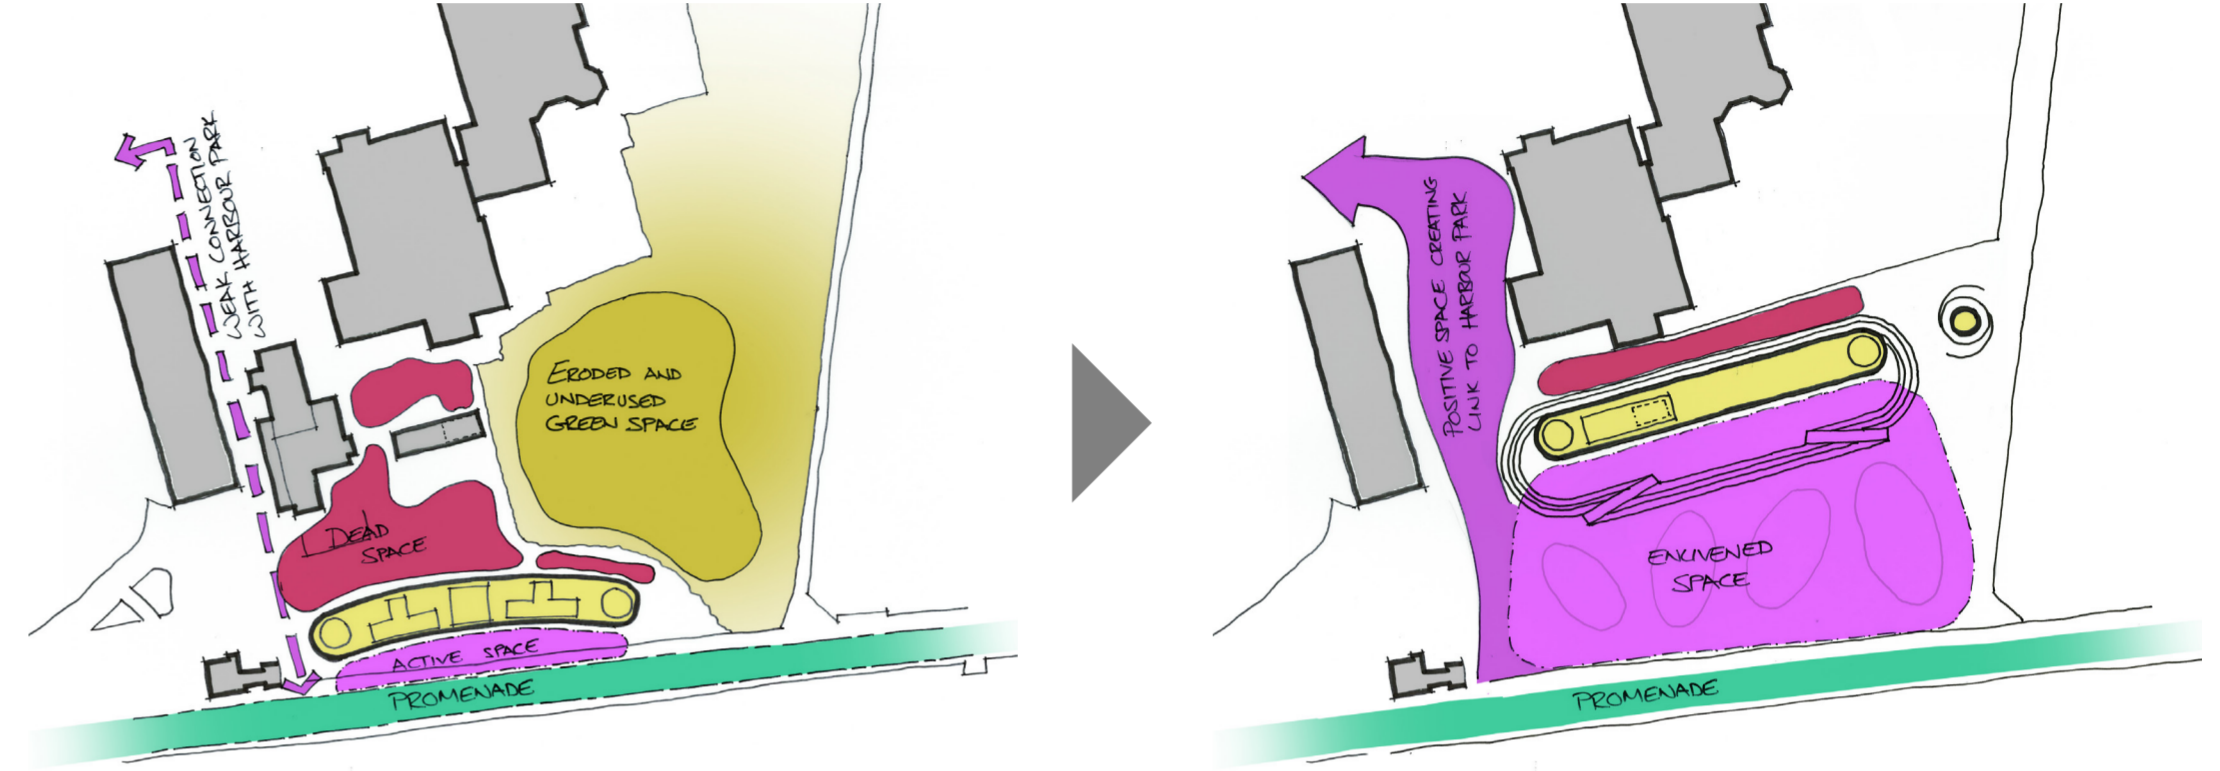

LITTLEHAMPTON REGENERATION - SEAFRONT GREENS & PROMENADE

7. CONCEPT

Social Hub

- ① (A-D) Shelter provided through a series of social spaces cut into the natural topography; splash pad, sand play, French boules and games area.
- ② New concession building raised on plinth with wide steps and accessible 1:21 ramps allowing views over new social spaces and maintaining views out to sea. Including toilet facilities (Indicative building shown)
- ③ Beach shower facility.
- ④ Strong connection between Harbour Park Amusements and promenade.
- ⑤ Location for new shelter structure; (Indicative structure shown).